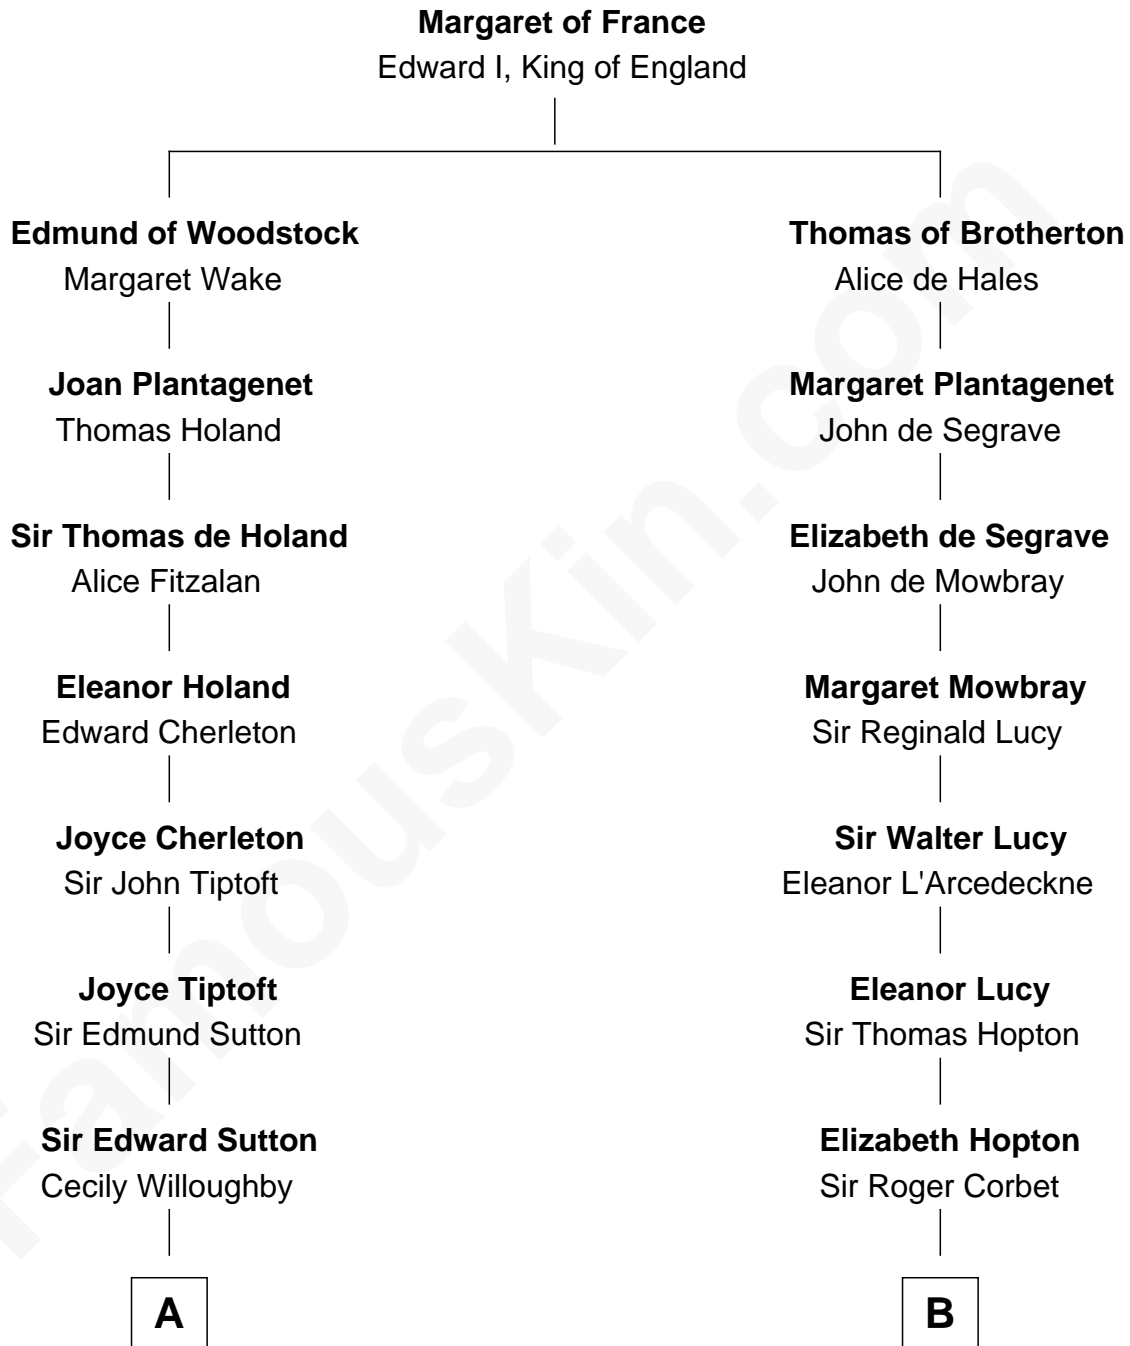

FamousKin.com Relationship Chart of

William Marsh Rice

Founder of Rice University

18th cousin 1 time removed of

C. W. Post

Founder of Post Cereals

C

David Rice
Patty Hall

William Marsh Rice
Founder of Rice University

D

Erastus Lathrop
Sarah Bailey

Caroline Cushman Lathrop
Charles Rollin Post

C. W. Post
Founder of Post Cereals

FamousKin.com