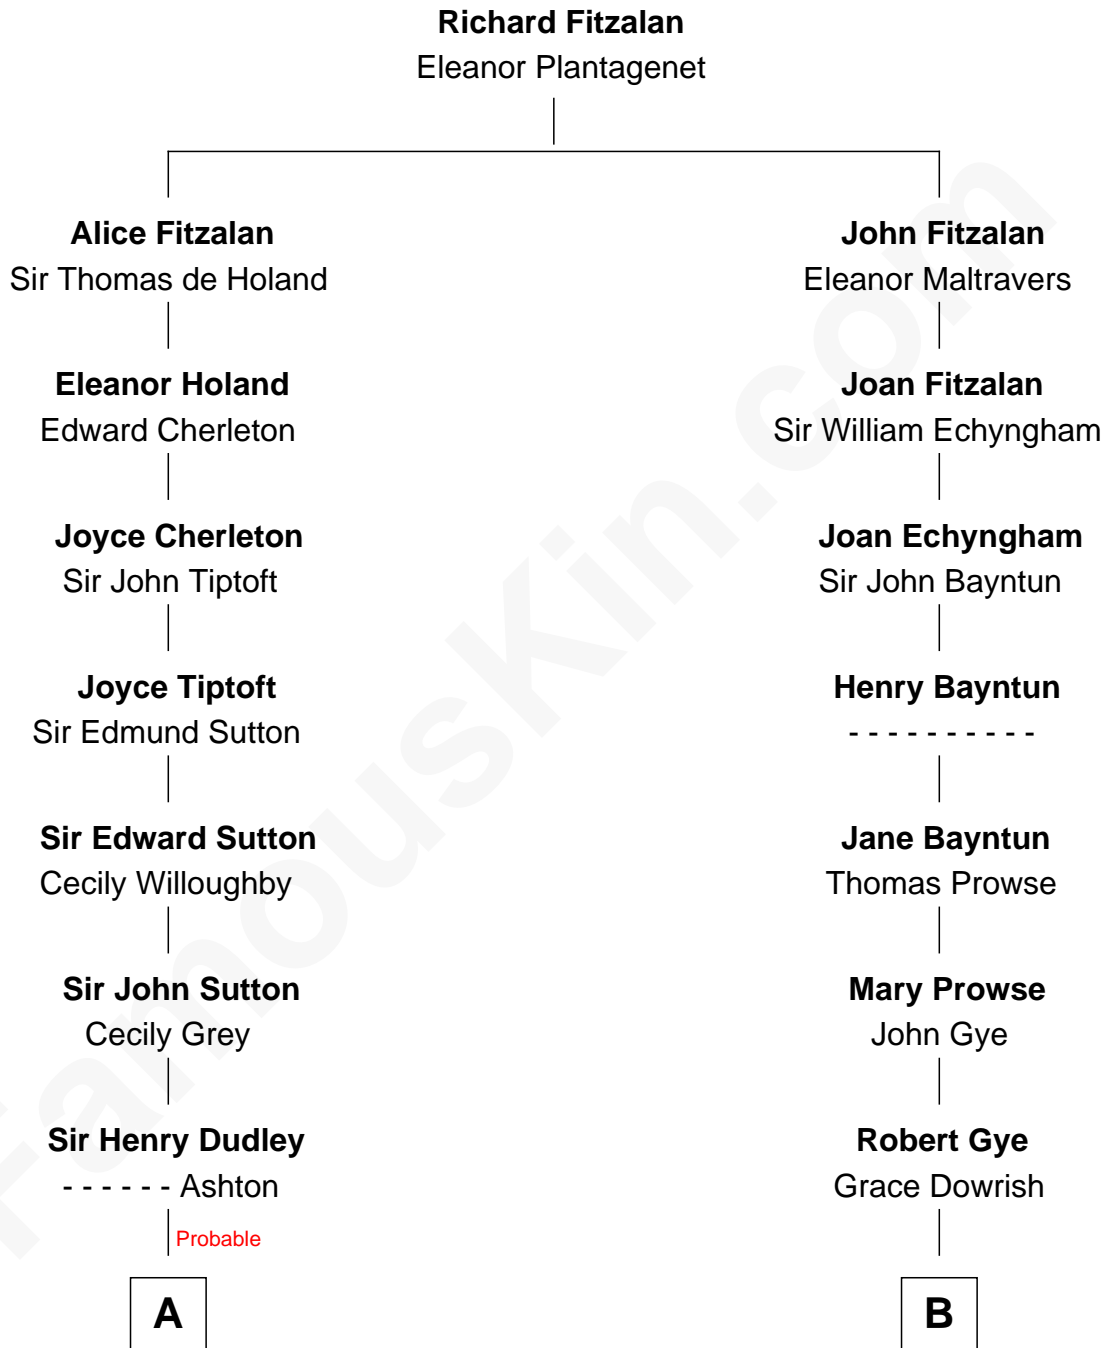

FamousKin.com

Relationship Chart of

William Marsh Rice

Founder of Rice University

16th cousin 2 times removed of

Pete Seeger
American Folk Singer

C

Charles Louis Seeger
Constance de Clyver Edson

Pete Seeger
American Folk Singer

FamousKin.com