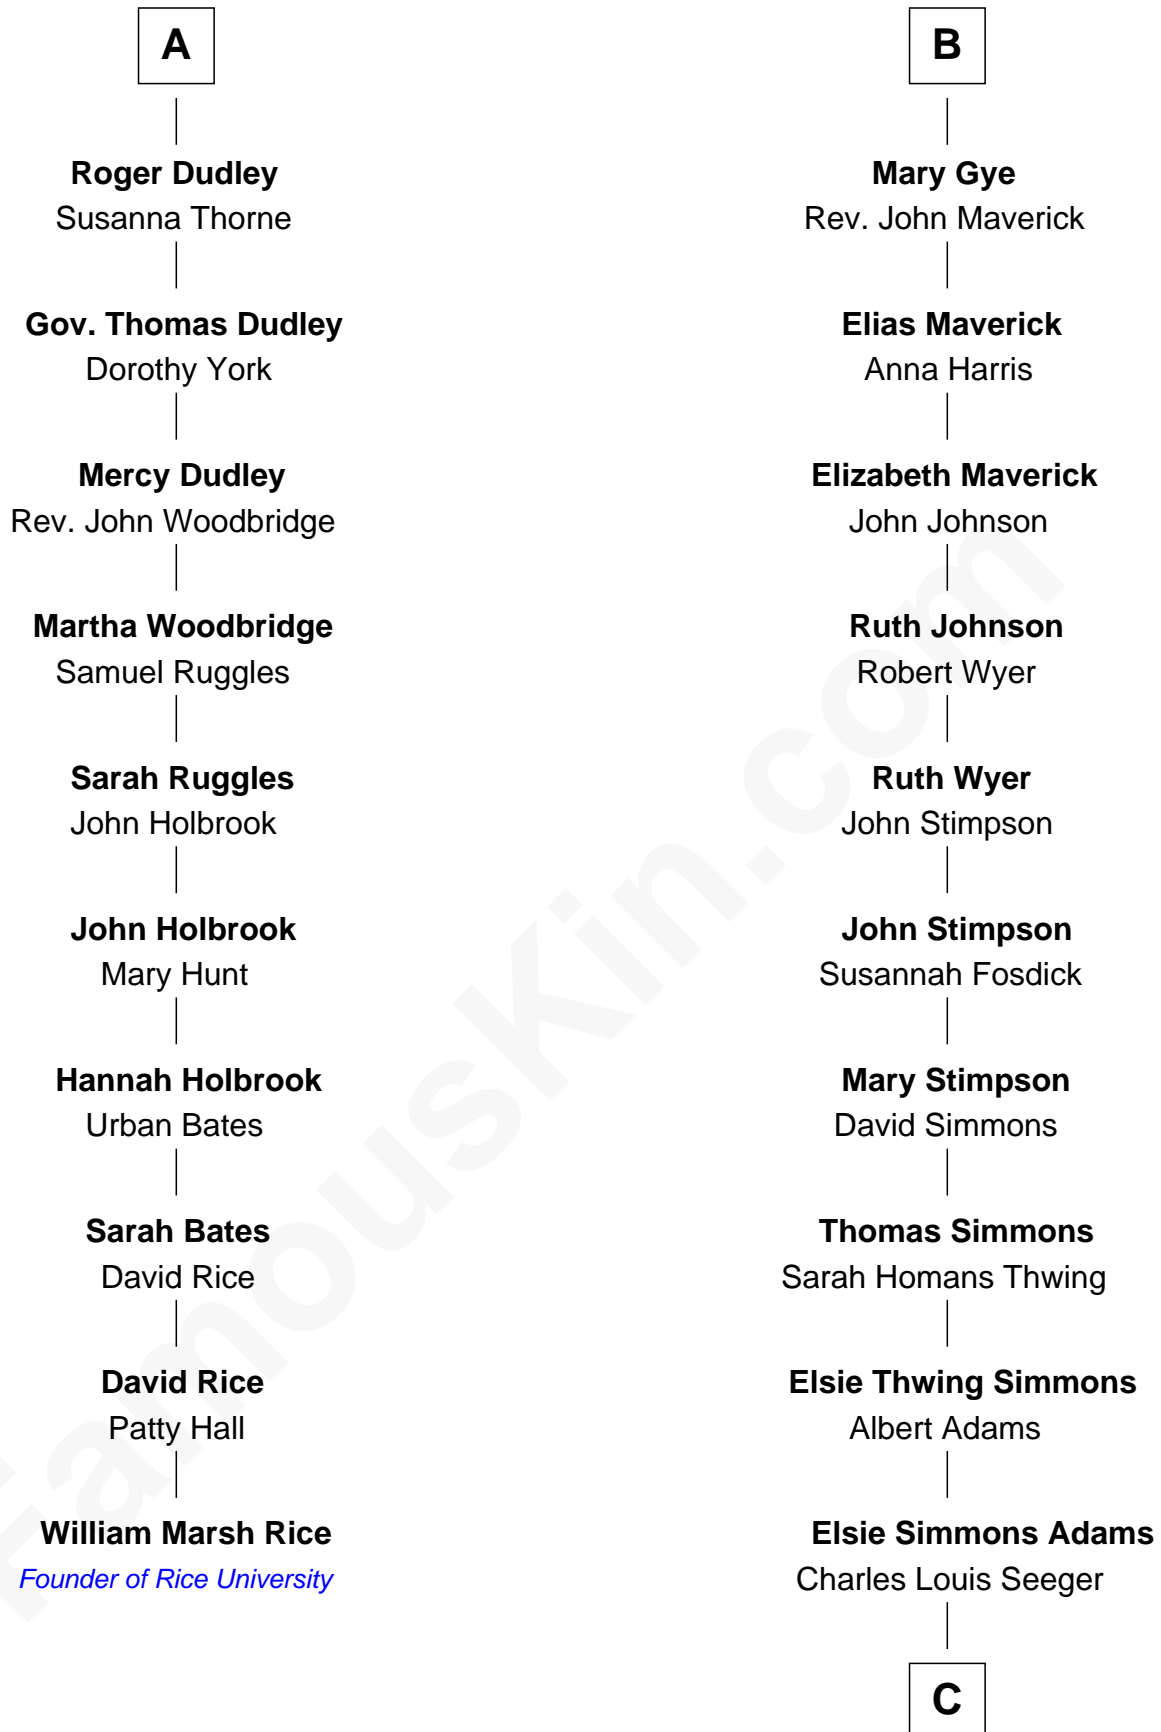

FamousKin.com

Relationship Chart of

William Marsh Rice

Founder of Rice University

16th cousin 2 times removed of

Pete Seeger
American Folk Singer

C

Charles Louis Seeger
Constance de Clyver Edson

Pete Seeger
American Folk Singer

FamousKin.com