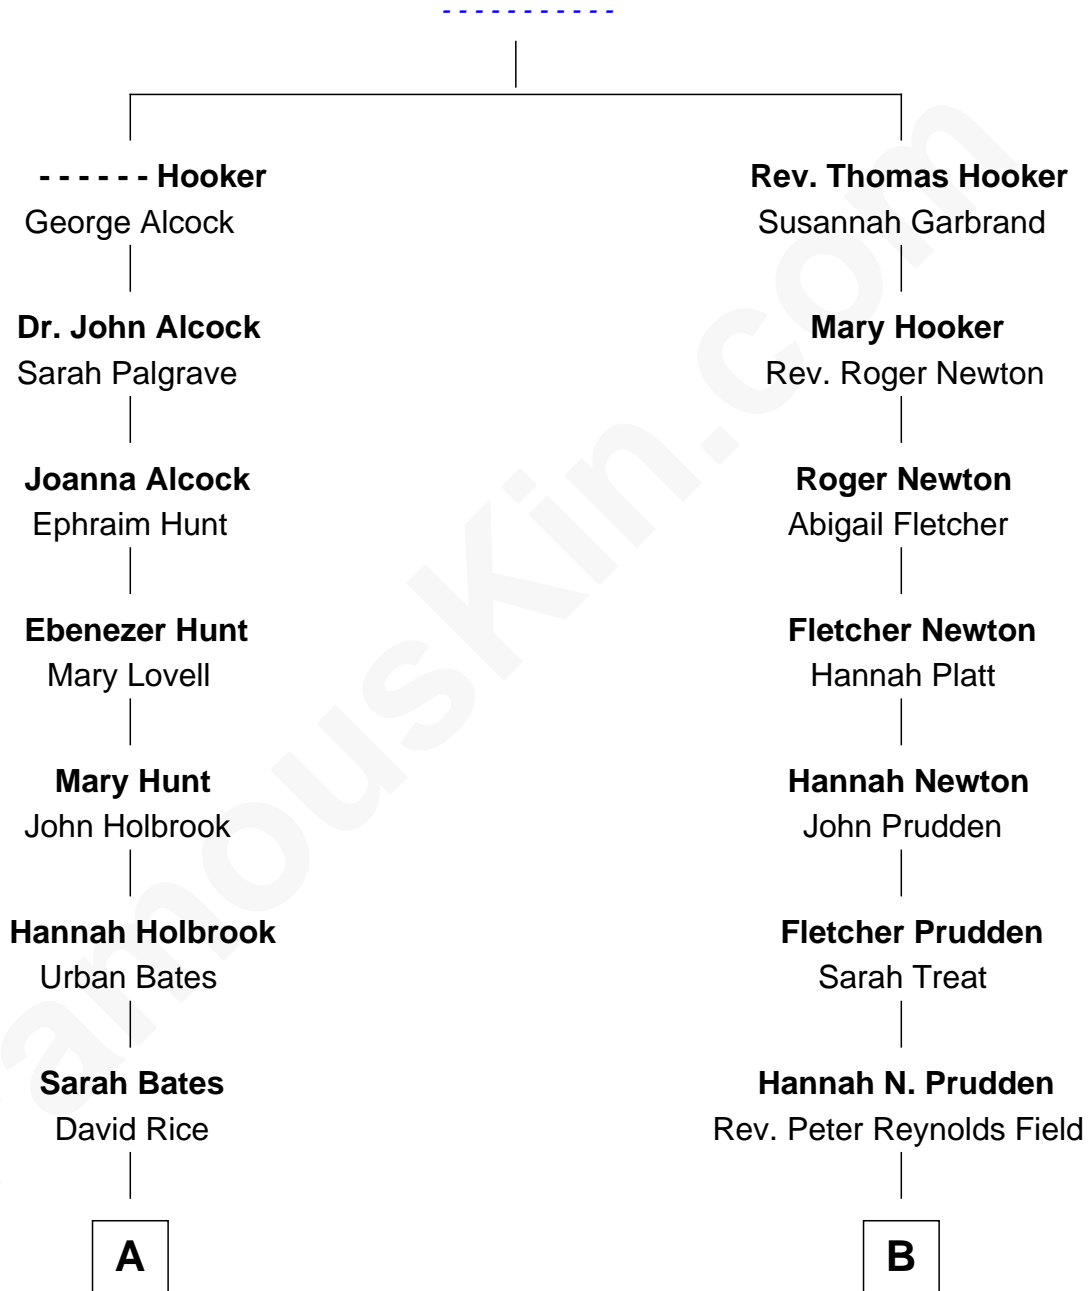

FamousKin.com
Relationship Chart of
William Marsh Rice
Founder of Rice University

8th cousin 4 times removed of

Jodie Foster
Movie Actress

Thomas Hooker

A

David Rice
Patty Hall

William Marsh Rice
Founder of Rice University

B

Caroline Amelia Field
Lucius George Fisher

Lucius George Fisher
Katherine Louise Eddy

Alice Eddy Fisher
Alexis Caldwell Foster

Lucius Fisher Foster
Constance Marie Robertson

Lucius Fisher Foster
Evelyn Della Almond