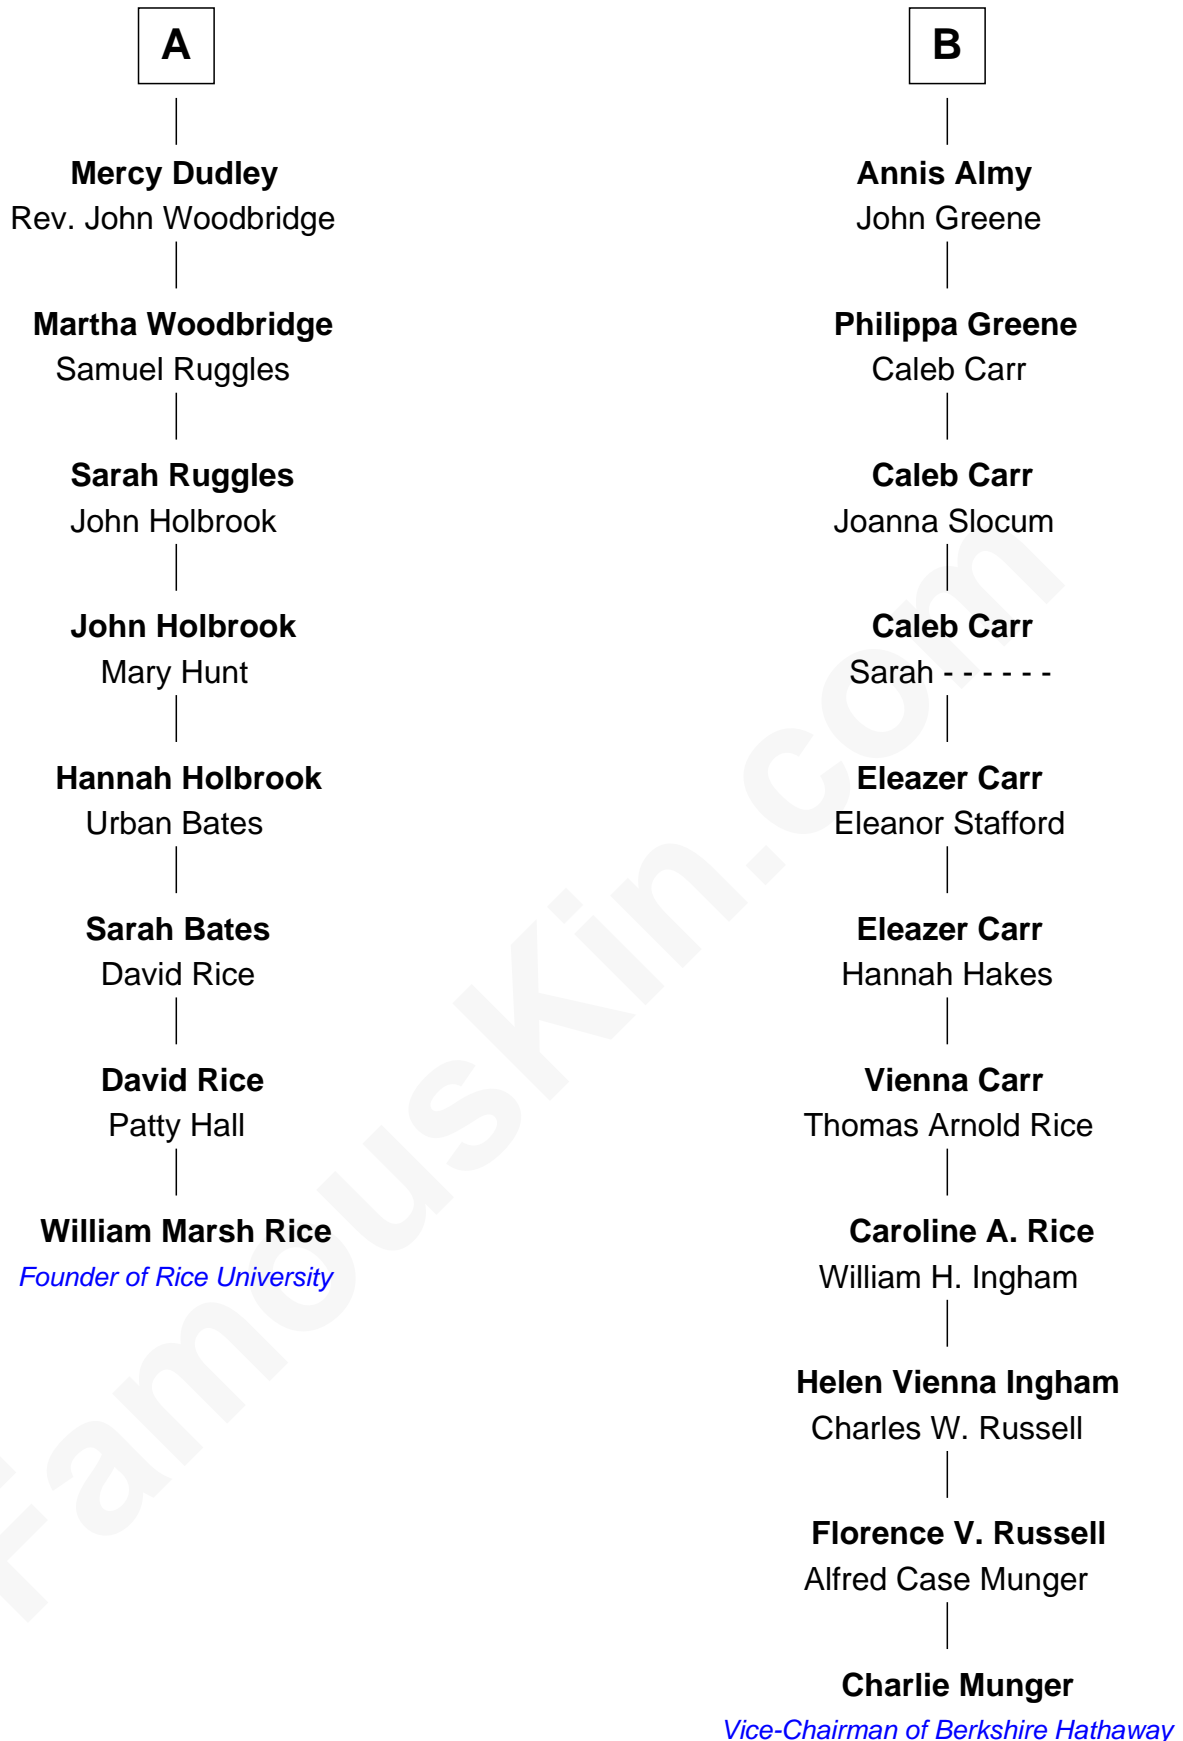

**FamousKin.com**  
**Relationship Chart of**  
**William Marsh Rice**  
*Founder of Rice University*

14th cousin 3 times removed of

**Charlie Munger**  
*Vice-Chairman of Berkshire Hathaway*

Charlie Munger photo by [Nick Webb](#) (CC BY 2.0)