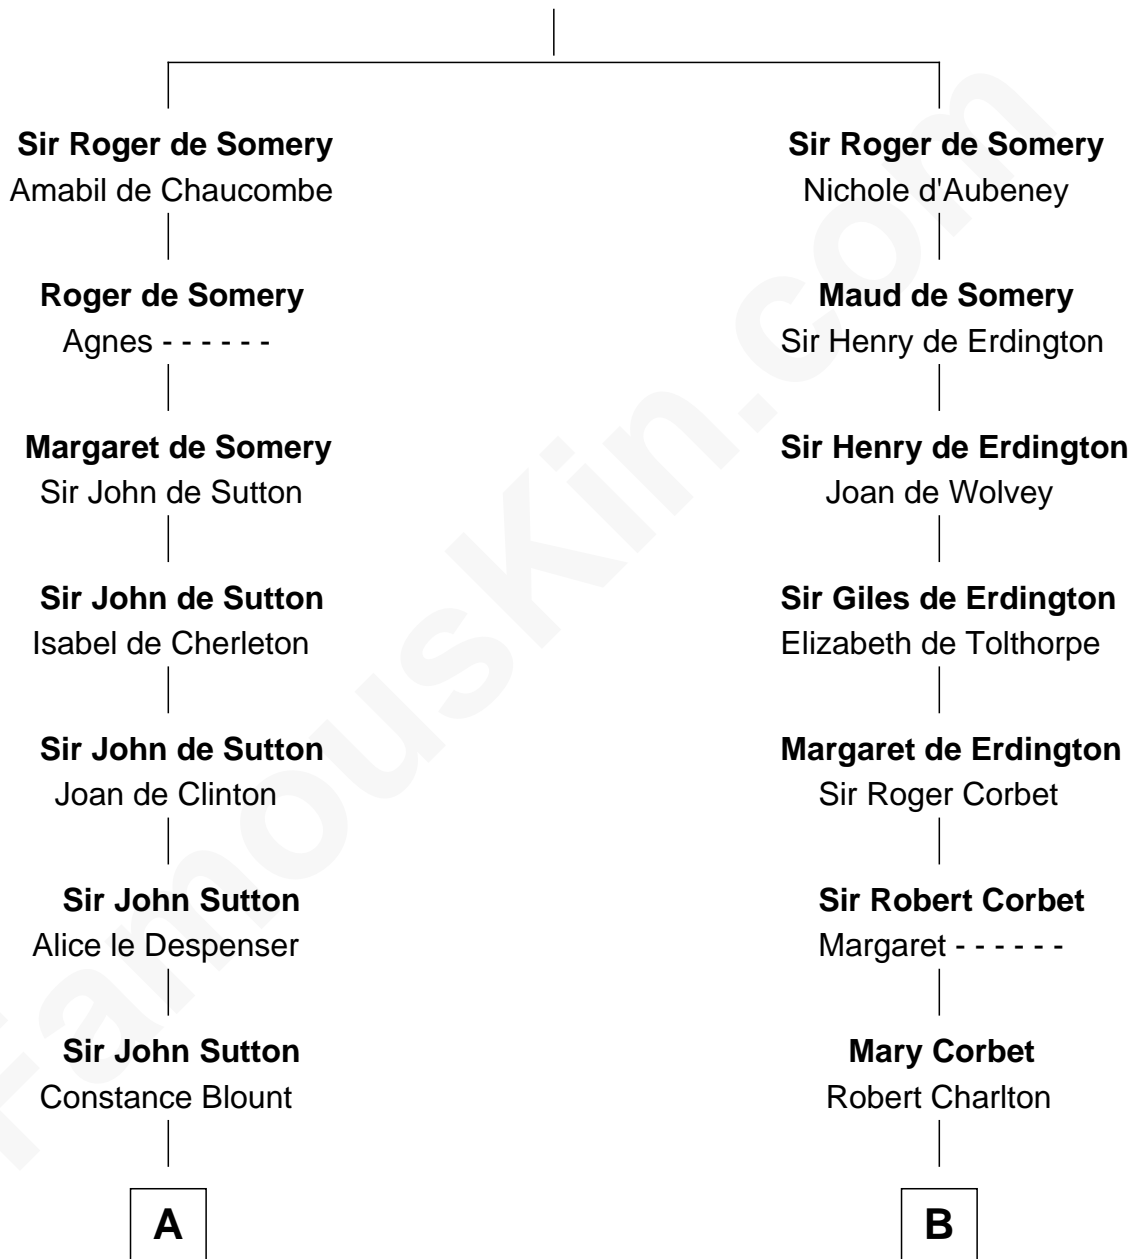

FamousKin.com
Relationship Chart of
William Marsh Rice
Founder of Rice University

18th cousin 3 times removed of

Henry Lee III
9th Governor of Virginia

Sir Ralph de Somery
 Margaret le Gras

C

John Holbrook

Mary Hunt

Hannah Holbrook

Urban Bates

Sarah Bates

David Rice

David Rice

Patty Hall

William Marsh Rice

Founder of Rice University

D

Col. Henry Lee

Lucy Grymes

Henry Lee III

Light-Horse Harry

FamousKin.com