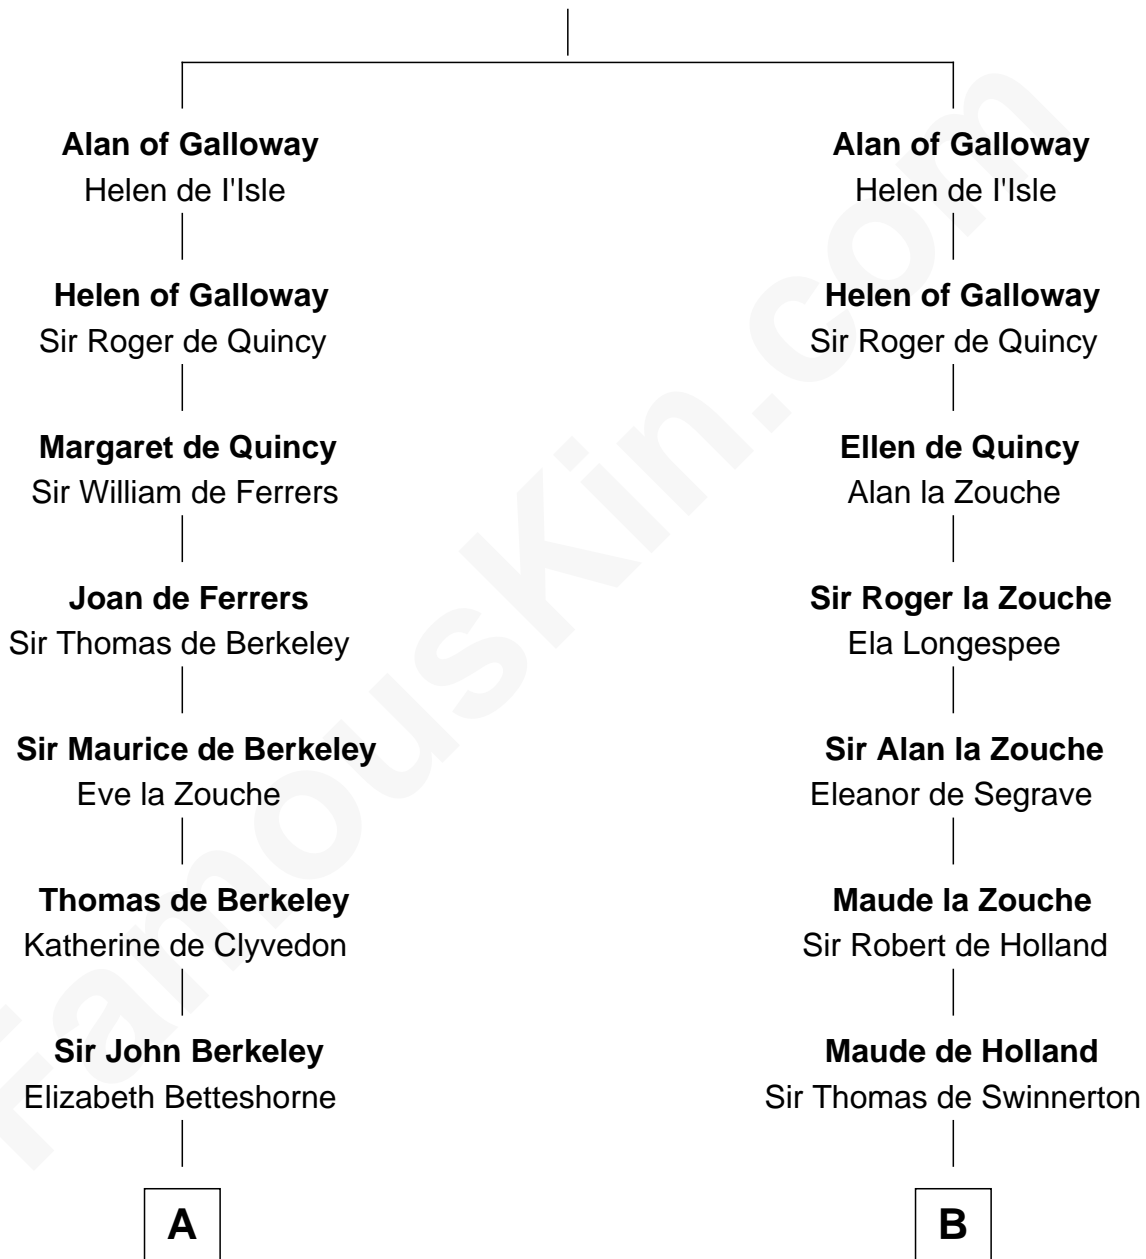

# FamousKin.com Relationship Chart of

**William Marsh Rice**

*Founder of Rice University*

20th cousin 1 time removed of

**Henry Lee III**

*9th Governor of Virginia*

**Roland of Galloway**

Helena de Morville

**C**

**John Holbrook**

Mary Hunt

**Hannah Holbrook**

Urban Bates

**Sarah Bates**

David Rice

**David Rice**

Patty Hall

**William Marsh Rice**

*Founder of Rice University*

**D**

**Laetitia Corbin**

Richard Lee

**Henry Lee**

Mary Bland