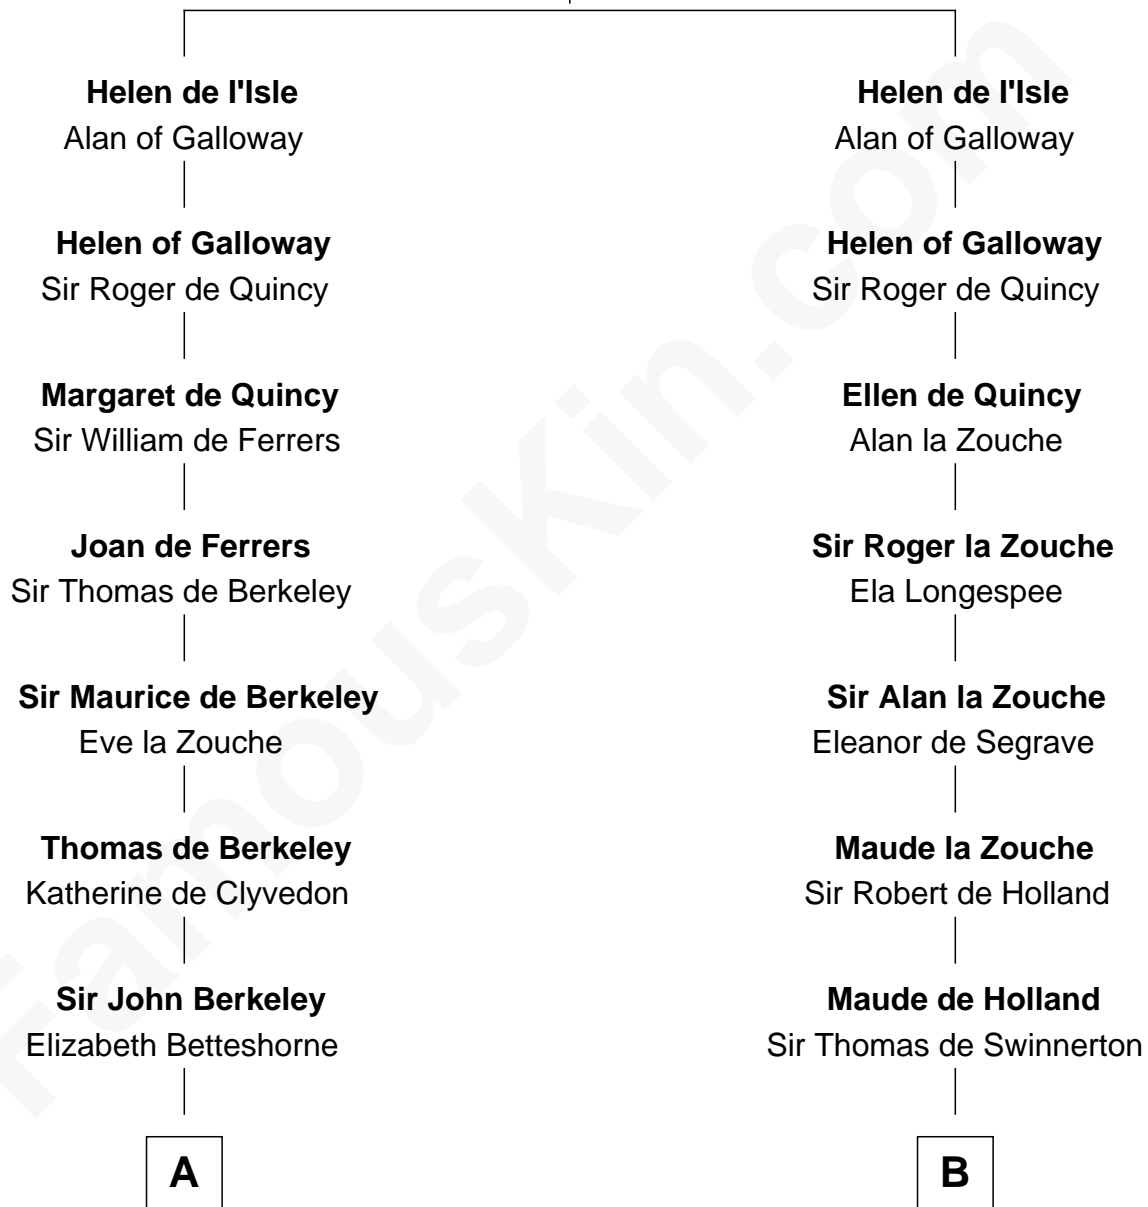

FamousKin.com Relationship Chart of

William Marsh Rice

Founder of Rice University

20th cousin 1 time removed of

Henry Lee III

9th Governor of Virginia

Reginald de l'Isle

Fonia of Moray