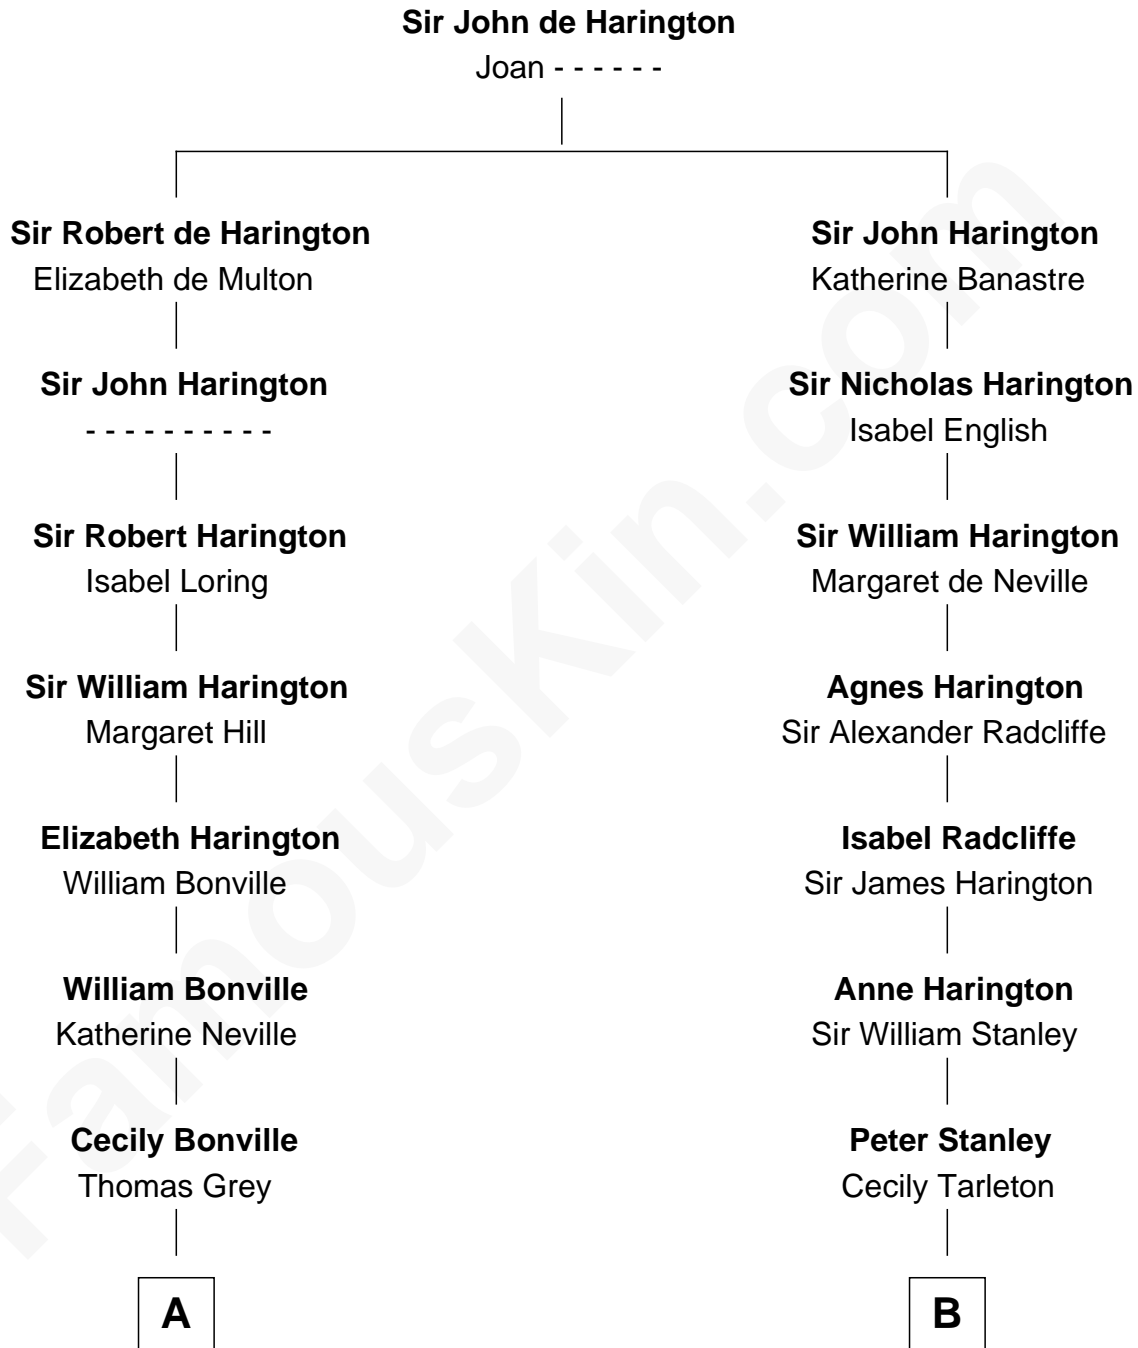

# FamousKin.com Relationship Chart of

**William Marsh Rice**

*Founder of Rice University*

14th cousin 4 times removed of

**General Robert E. Lee**

*Confederate Army - U.S. Civil War*

**C**

—  
**David Rice**

Patty Hall

—  
**William Marsh Rice**

*Founder of Rice University*

FamousKin.com