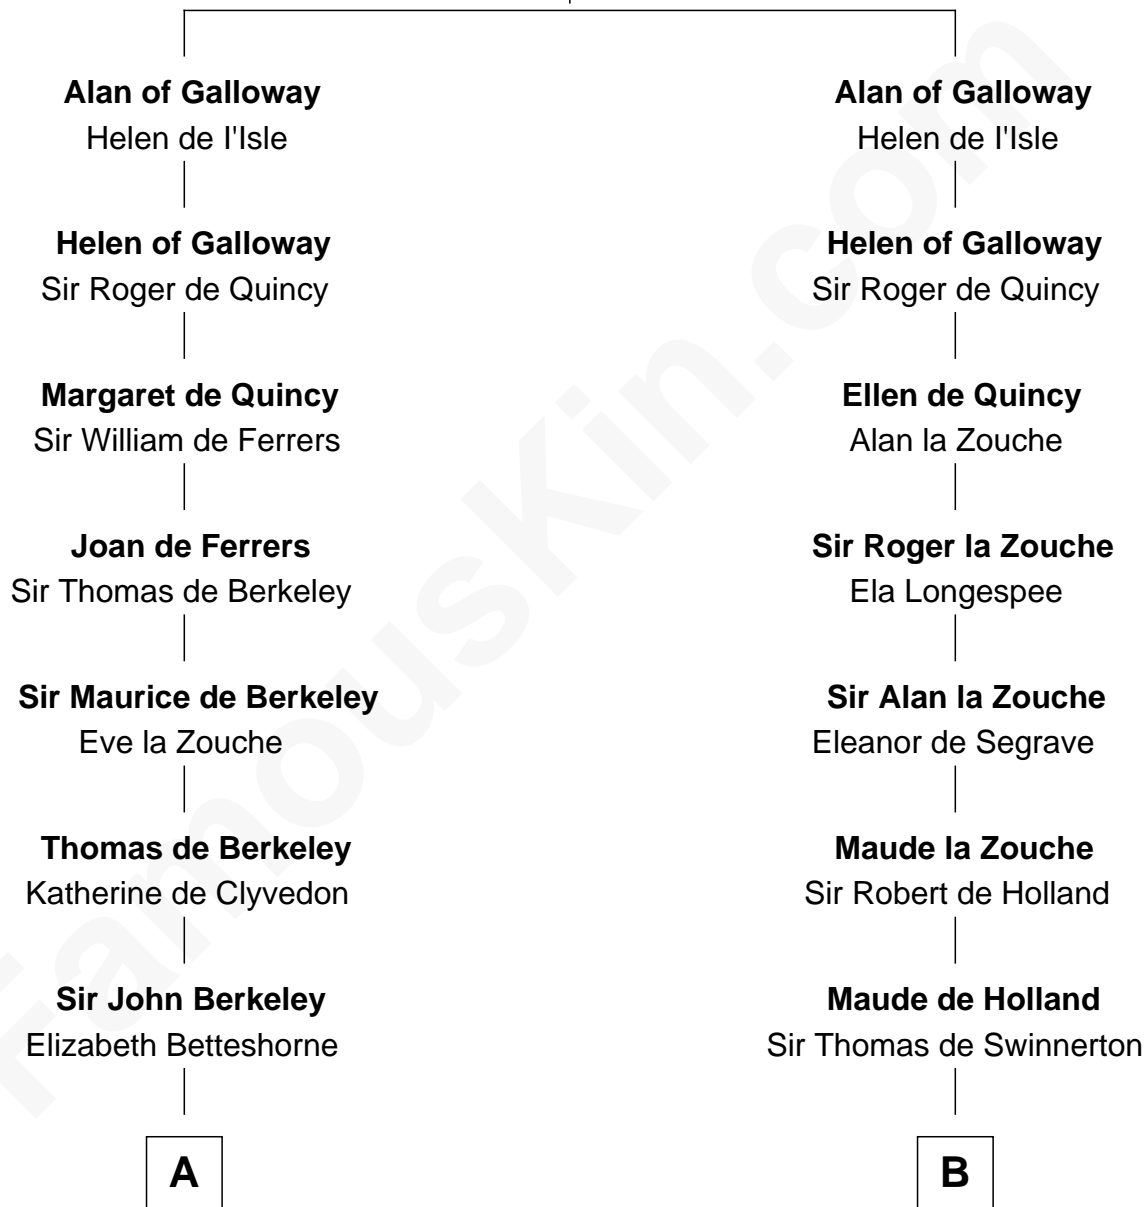

FamousKin.com Relationship Chart of

William Marsh Rice
Founder of Rice University

21st cousin of

General Robert E. Lee
Confederate Army - U.S. Civil War

Roland of Galloway
Helena de Morville

C

John Holbrook

Mary Hunt

Hannah Holbrook

Urban Bates

Sarah Bates

David Rice

David Rice

Patty Hall

William Marsh Rice