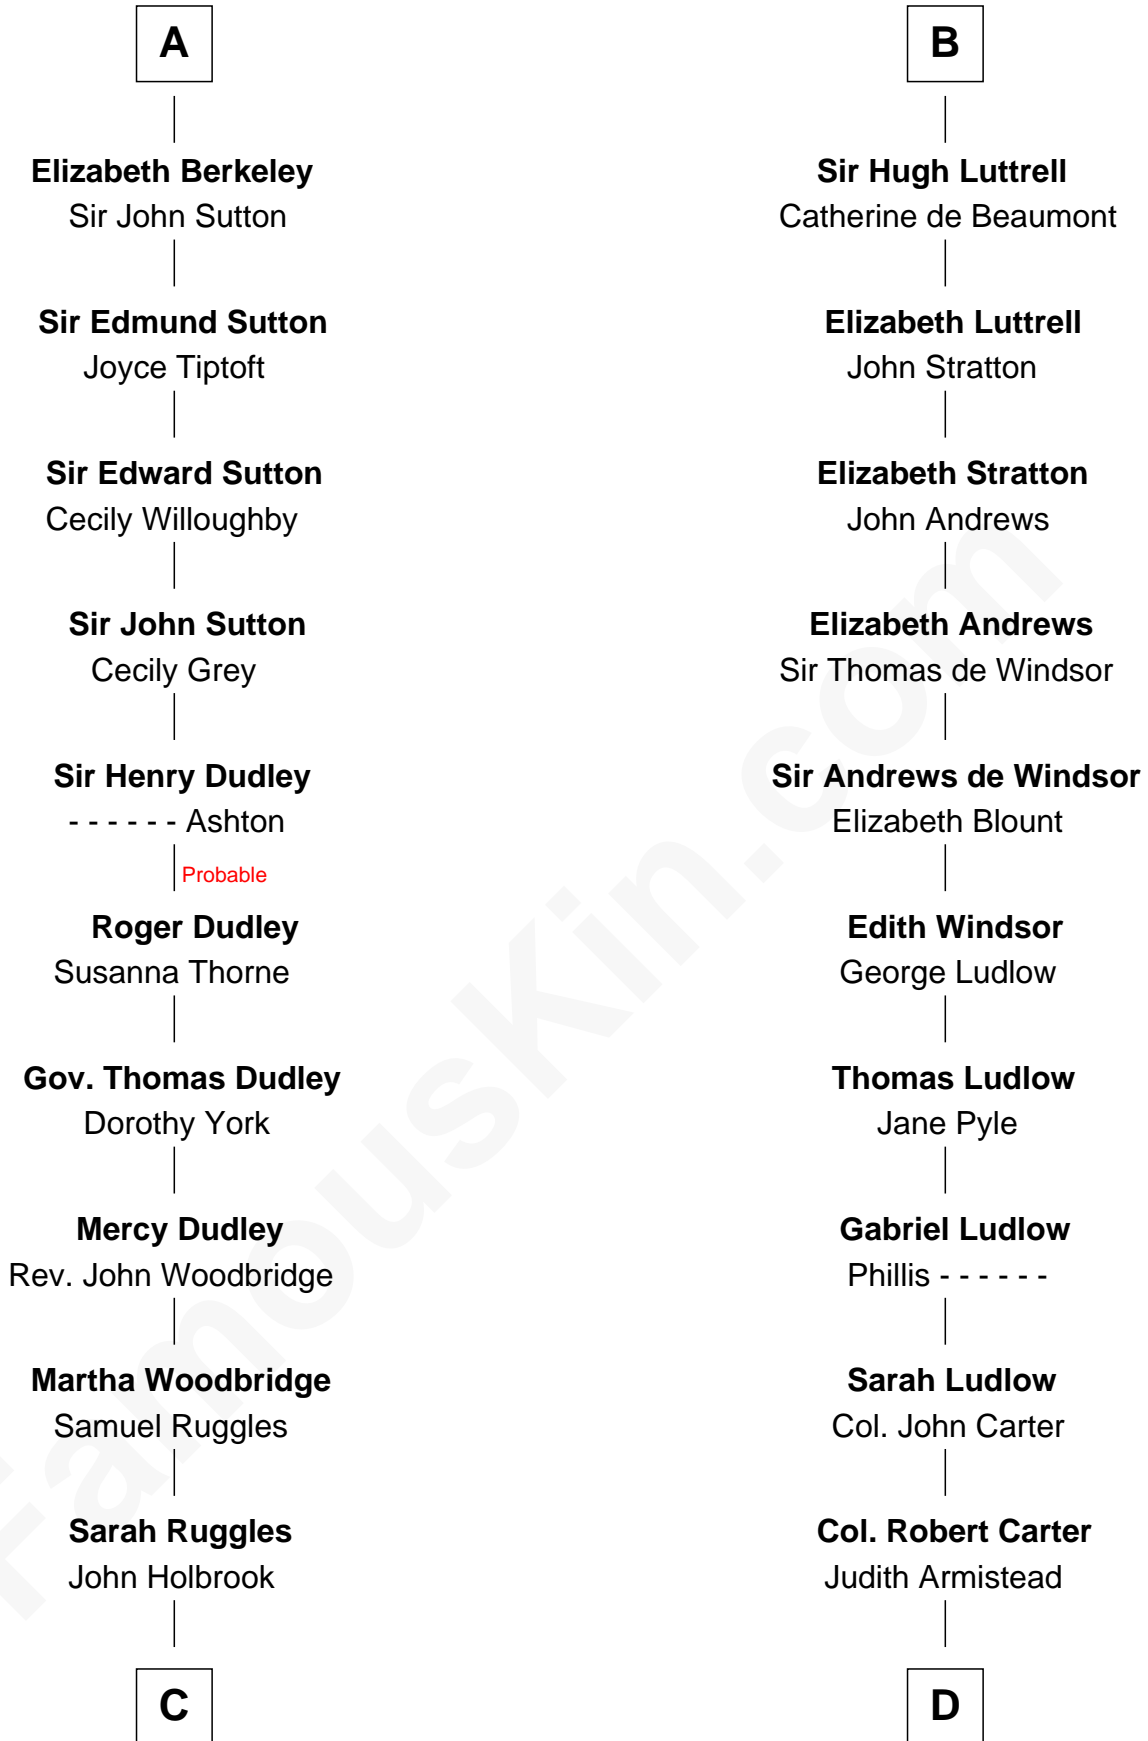

# FamousKin.com Relationship Chart of

**William Marsh Rice**

*Founder of Rice University*

20th cousin 1 time removed of

**General Robert E. Lee**

*Confederate Army - U.S. Civil War*

**C**

**John Holbrook**

Mary Hunt

**Hannah Holbrook**

Urban Bates

**Sarah Bates**

David Rice

**David Rice**

Patty Hall

**William Marsh Rice**

*Founder of Rice University*

**D**

**John Carter**

Elizabeth Hill

**Charles Carter**

Anne Butler Moore

**Anne Hill Carter**

Maj. Gen. Henry Lee