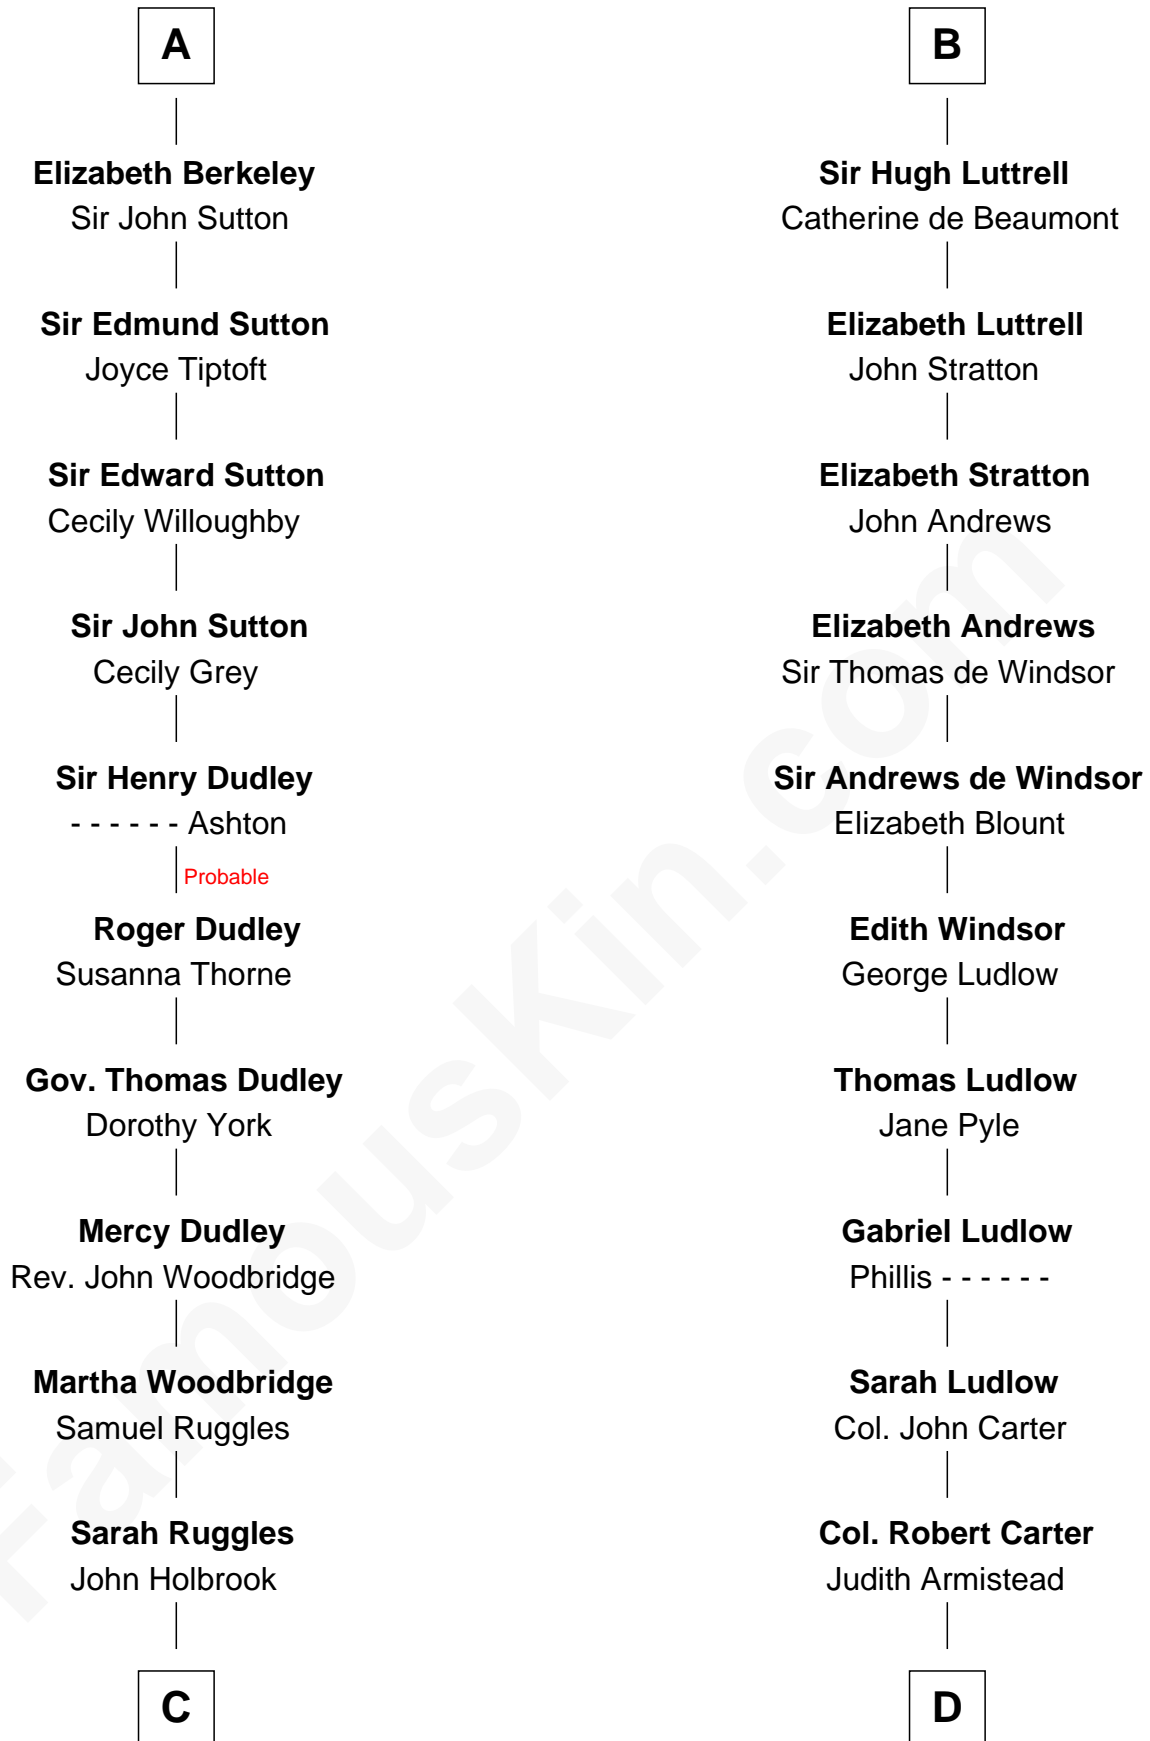

# FamousKin.com Relationship Chart of

**William Marsh Rice**

*Founder of Rice University*

20th cousin 1 time removed of

**General Robert E. Lee**

*Confederate Army - U.S. Civil War*

**Robert de Quincy**

Orabel FitzNess

Margaret de Beaumont

**Hawise de Quincy**

Hugh de Vere

**Isabel de Vere**

Sir John de Courtenay

**Sir Hugh de Courtenay**

Eleanor le Despencer

**Sir Hugh de Courtenay**

Agnes de St. John

**Sir Hugh de Courtnay**

Margaret de Bohun

**Elizabeth de Courtnay**

Sir Andrew Luttrell

**B**

**C**

**John Holbrook**

Mary Hunt

**Hannah Holbrook**

Urban Bates

**Sarah Bates**

David Rice

**David Rice**

Patty Hall

**William Marsh Rice**