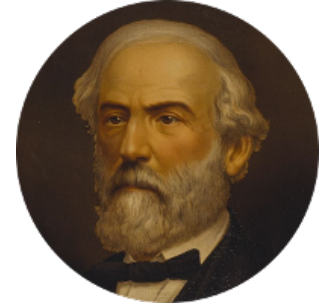

# FamousKin.com Relationship Chart of

**William Marsh Rice**

*Founder of Rice University*

20th cousin 1 time removed of

**General Robert E. Lee**

*Confederate Army - U.S. Civil War*

**Robert de Quincy**

Orabel FitzNess

**Sir Saher IV de Quincy**

Margaret de Beaumont

**Sir Roger de Quincy**

Helen of Galloway

**Margaret de Quincy**

Sir William de Ferrers

**Joan de Ferrers**

Sir Thomas de Berkeley