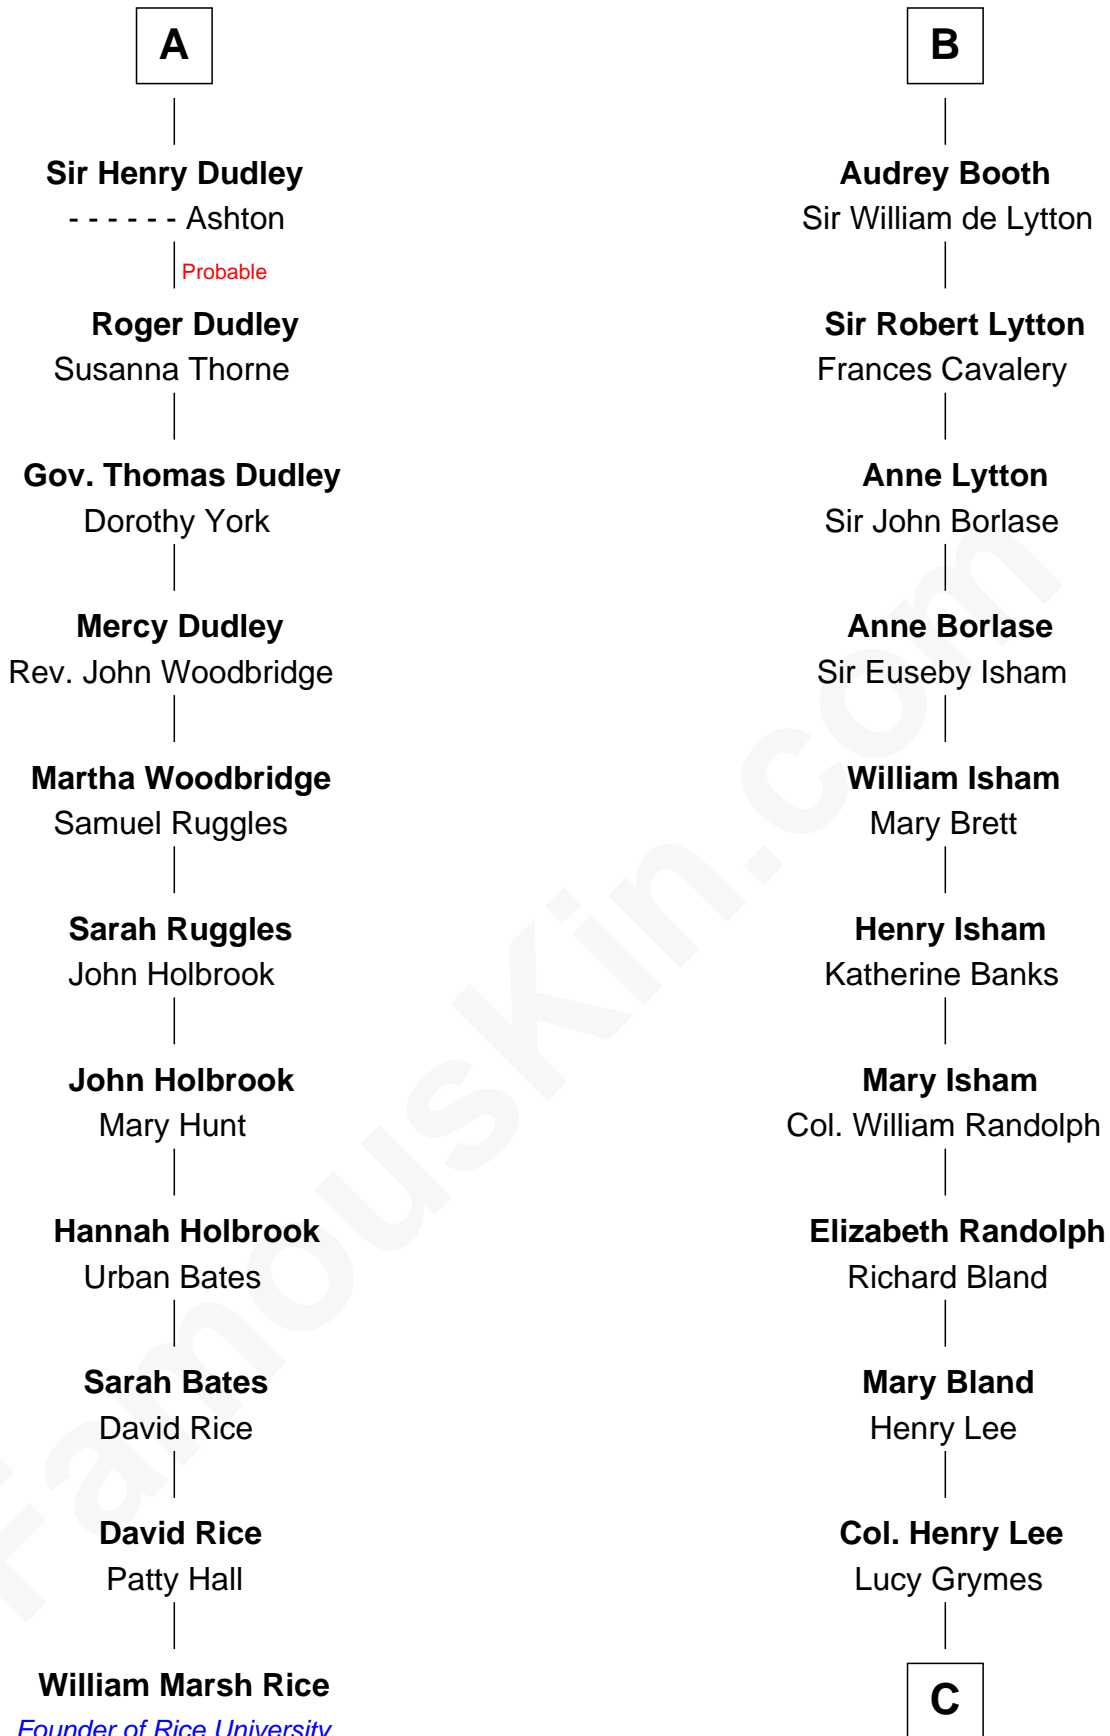

# FamousKin.com Relationship Chart of

**William Marsh Rice**

*Founder of Rice University*

17th cousin 1 time removed of

**General Robert E. Lee**

*Confederate Army - U.S. Civil War*

**Eudo la Zouche**  
Milicent de Cantilupe

**Eve la Zouche**  
Sir Maurice de Berkeley

**Thomas de Berkeley**  
Katherine de Clyvedon

**Sir John Berkeley**  
Elizabeth Betteshorne

**Elizabeth Berkeley**  
Sir John Sutton

**Sir Edmund Sutton**  
Joyce Tiptoft

**Sir Edward Sutton**  
Cecily Willoughby

**Sir John Sutton**  
Cecily Grey

**A**

**Sir William la Zouche**  
Maud Lovel

**Milicent la Zouche**  
Sir William Deincourt

**Margaret Deincourt**  
Sir Robert de Tibetot

**Elizabeth de Tibetot**  
Sir Philip le Despencer

**Margery Despencer**  
Sir Roger Wentworth

**Margaret Wentworth**  
Sir William Hopton

**Margaret Hopton**  
Sir Philip Booth

**B**

C

|  
**Maj. Gen. Henry Lee**