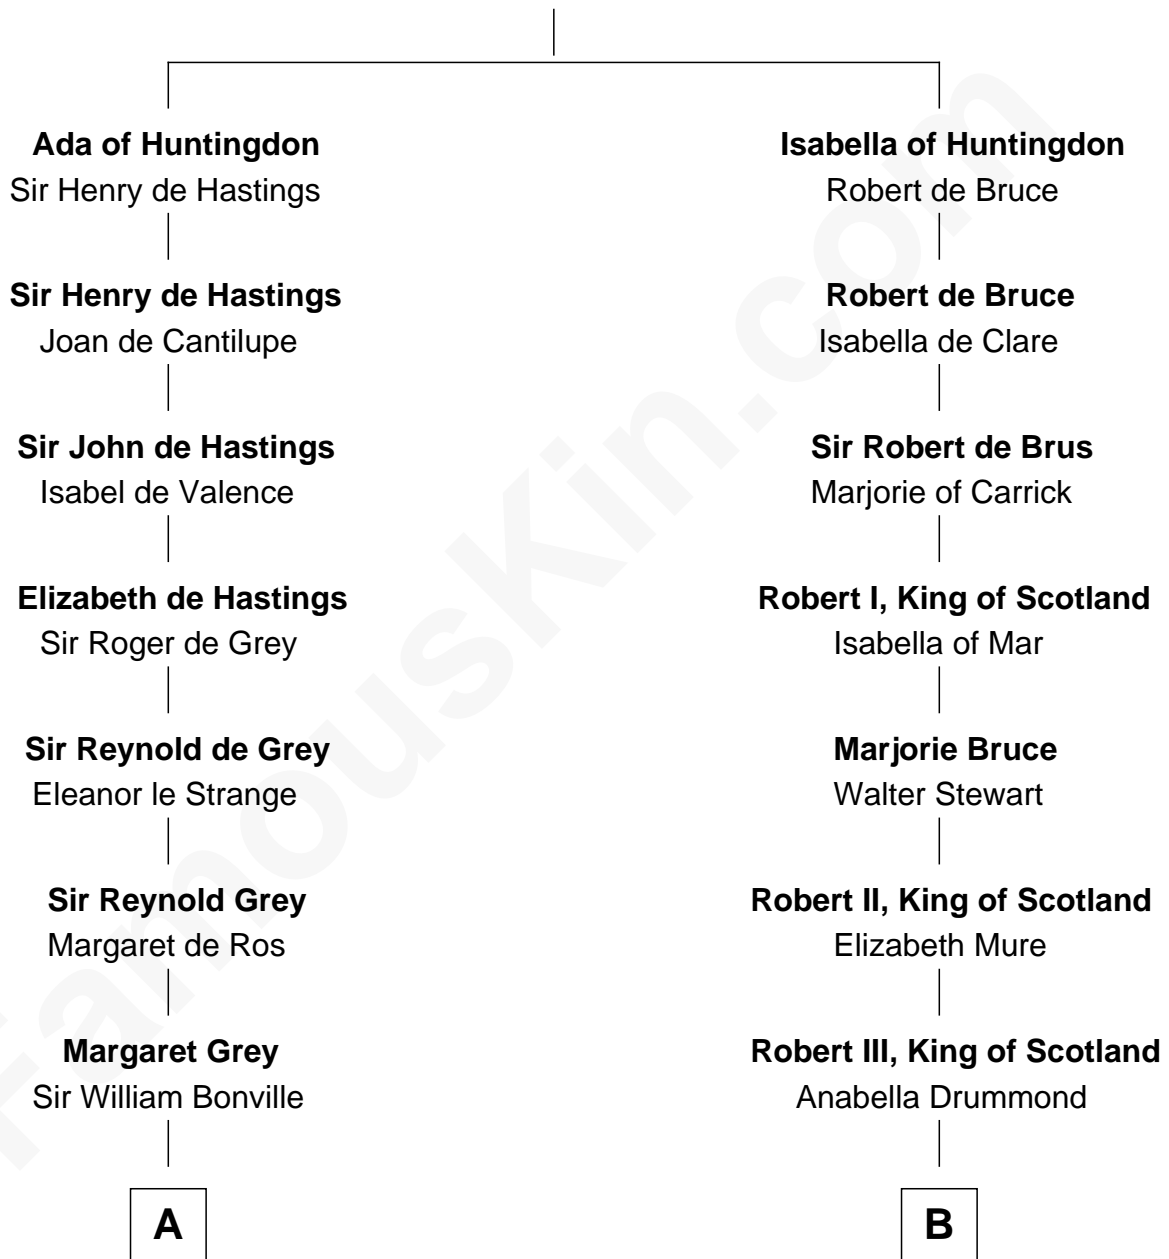

# FamousKin.com Relationship Chart of

**William Marsh Rice**

*Founder of Rice University*

20th cousin 1 time removed of

**General Robert E. Lee**

*Confederate Army - U.S. Civil War*

**David of Huntingdon**

Maud of Chester

**C**

**John Holbrook**

Mary Hunt

**Hannah Holbrook**

Urban Bates

**Sarah Bates**

David Rice

**David Rice**

Patty Hall

**William Marsh Rice**

*Founder of Rice University*

**D**

**Anne Catherine Spotswood**

Col. Bernard Moore

**Anne Butler Moore**

Charles Carter