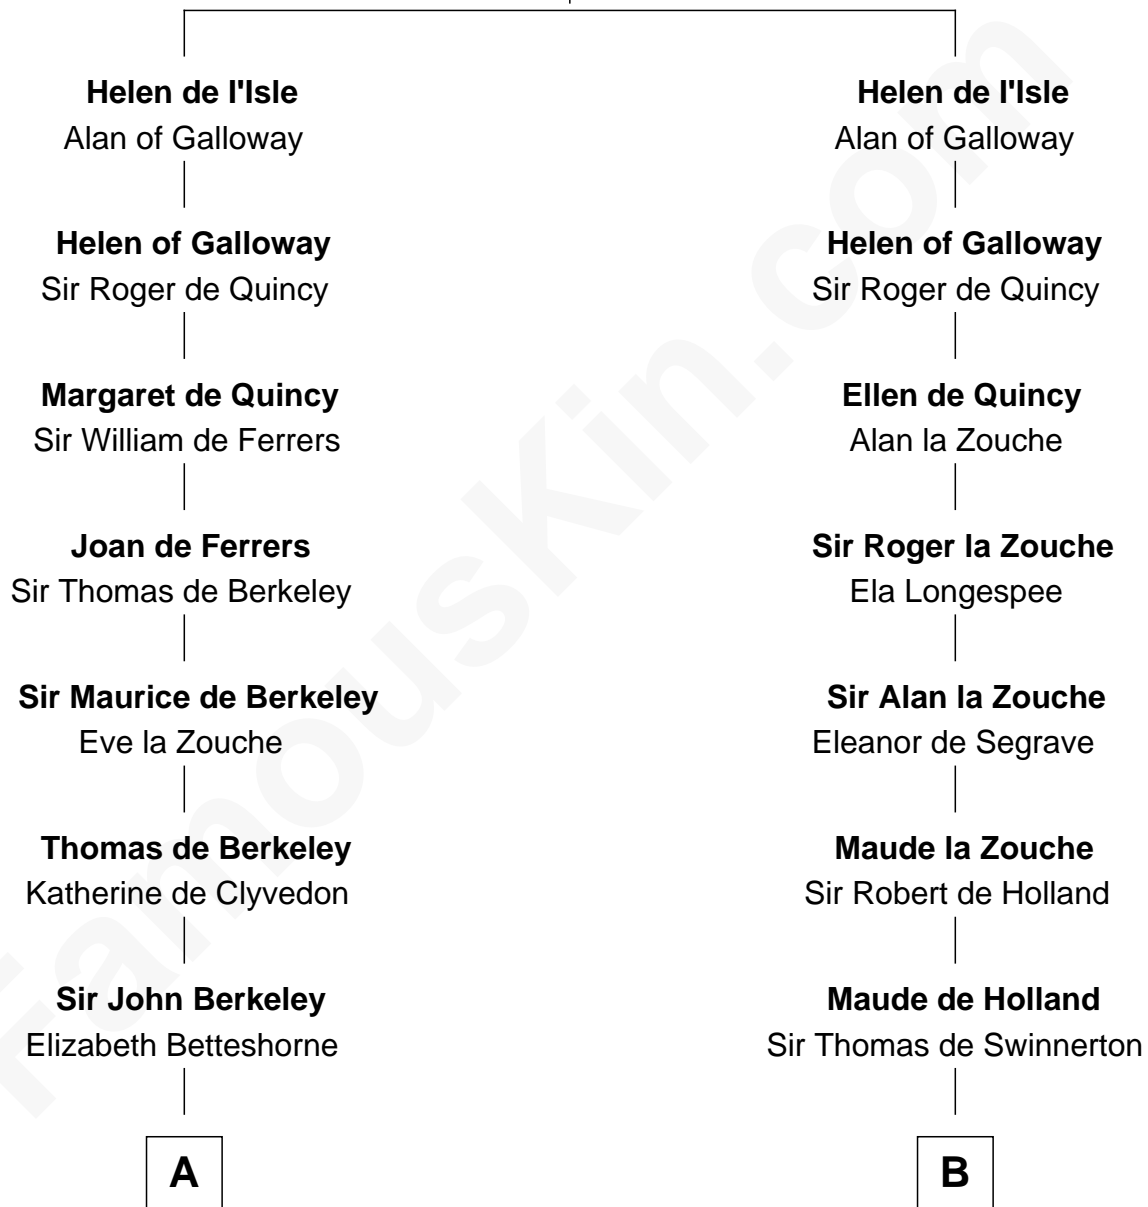

FamousKin.com Relationship Chart of

William Marsh Rice
Founder of Rice University

21st cousin of

General Robert E. Lee
Confederate Army - U.S. Civil War

Reginald de l'Isle
Fonia of Moray

C

John Holbrook

Mary Hunt

Hannah Holbrook

Urban Bates

Sarah Bates

David Rice

David Rice

Patty Hall

William Marsh Rice

Founder of Rice University