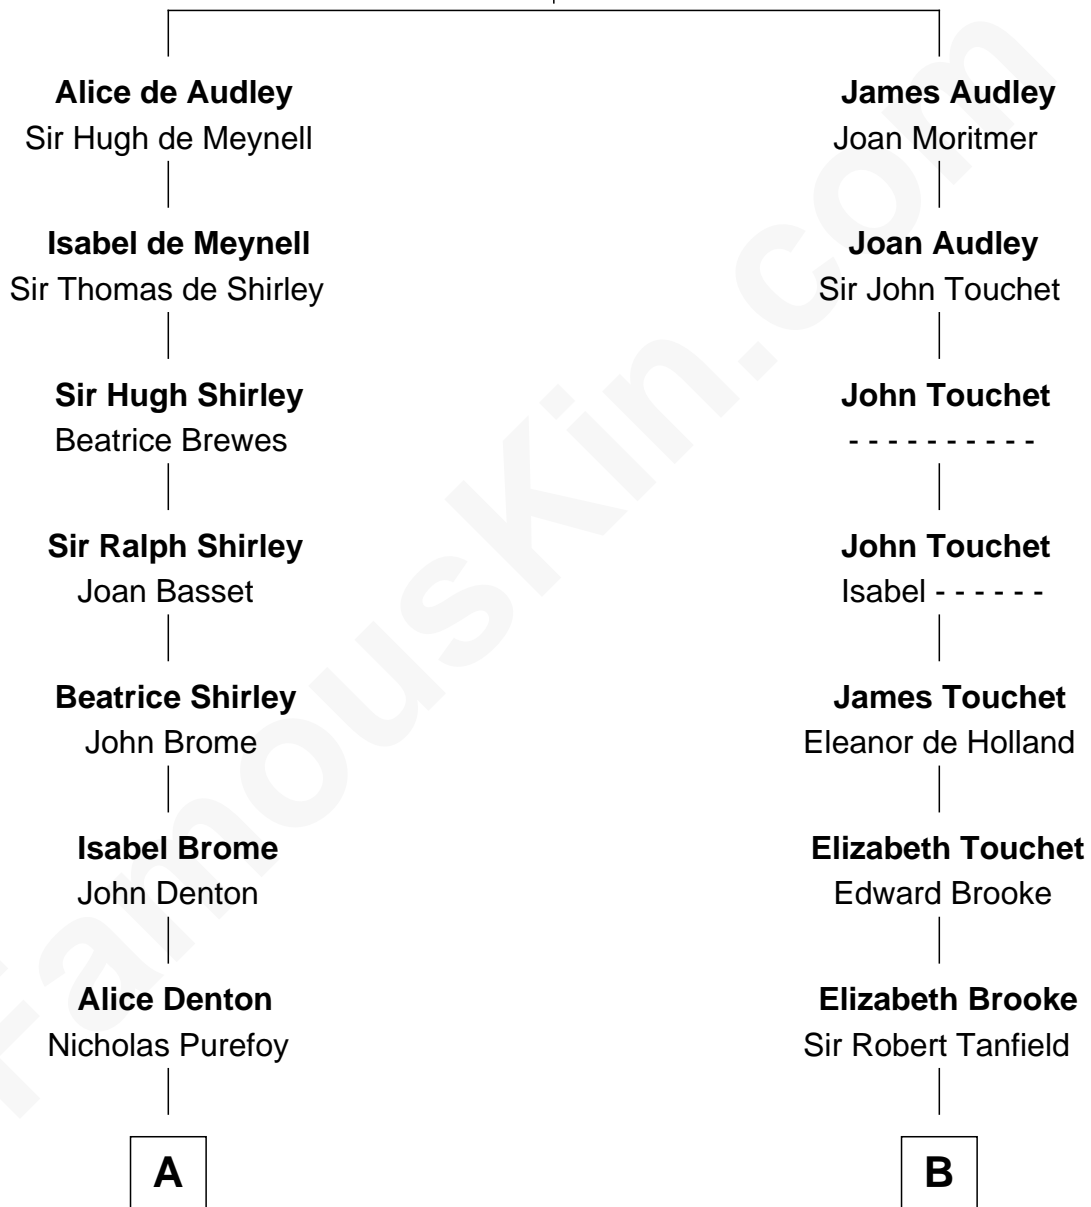

# FamousKin.com Relationship Chart of

**William Marsh Rice**

*Founder of Rice University*

18th cousin 1 time removed of

**General Robert E. Lee**

*Confederate Army - U.S. Civil War*

**Sir Nicholas Audley**

Joan Martin

**C**

**David Rice**  
Patty Hall

**William Marsh Rice**  
*Founder of Rice University*

**D**

**Col. Henry Lee**  
Lucy Grymes

**Maj. Gen. Henry Lee**  
Anne Hill Carter

**General Robert E. Lee**  
*Confederate Army - U.S. Civil War*