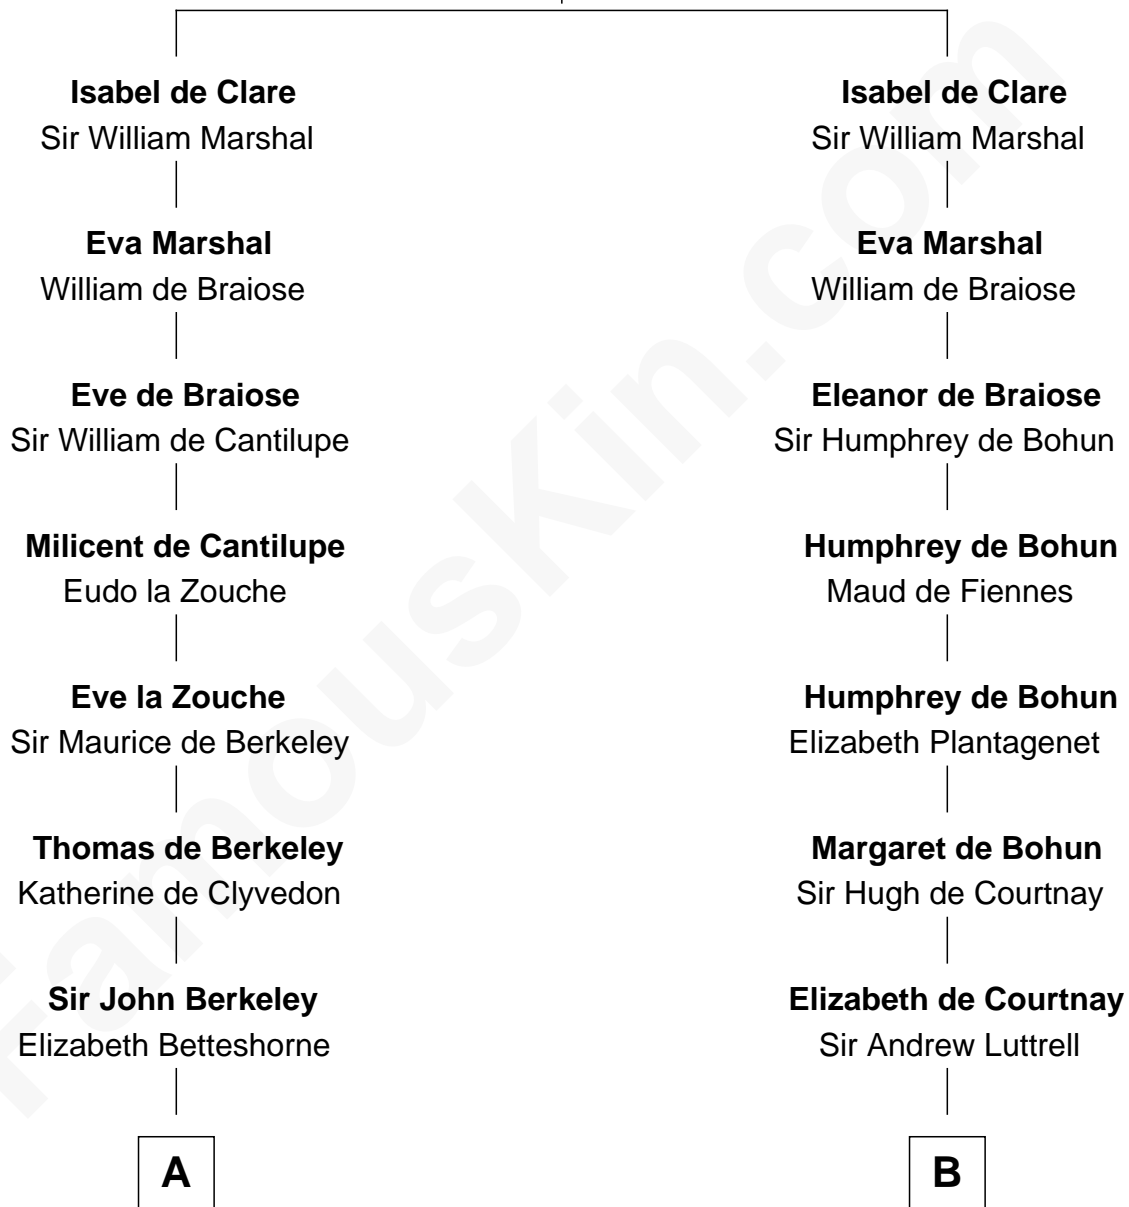

# FamousKin.com Relationship Chart of

**William Marsh Rice**  
*Founder of Rice University*

21st cousin of

**Benjamin Harrison**  
*23rd U.S. President*

**Richard de Clare**  
Aoife MacMurrough

**C**

**John Holbrook**

Mary Hunt

**Hannah Holbrook**

Urban Bates

**Sarah Bates**

David Rice

**David Rice**

Patty Hall

**William Marsh Rice**

*Founder of Rice University*

**D**

**Anne Carter**

Benjamin Harrison

**Benjamin Harrison**

Elizabeth Bassett

**Gen. William Henry Harrison**

Anna Tuthill Symmes