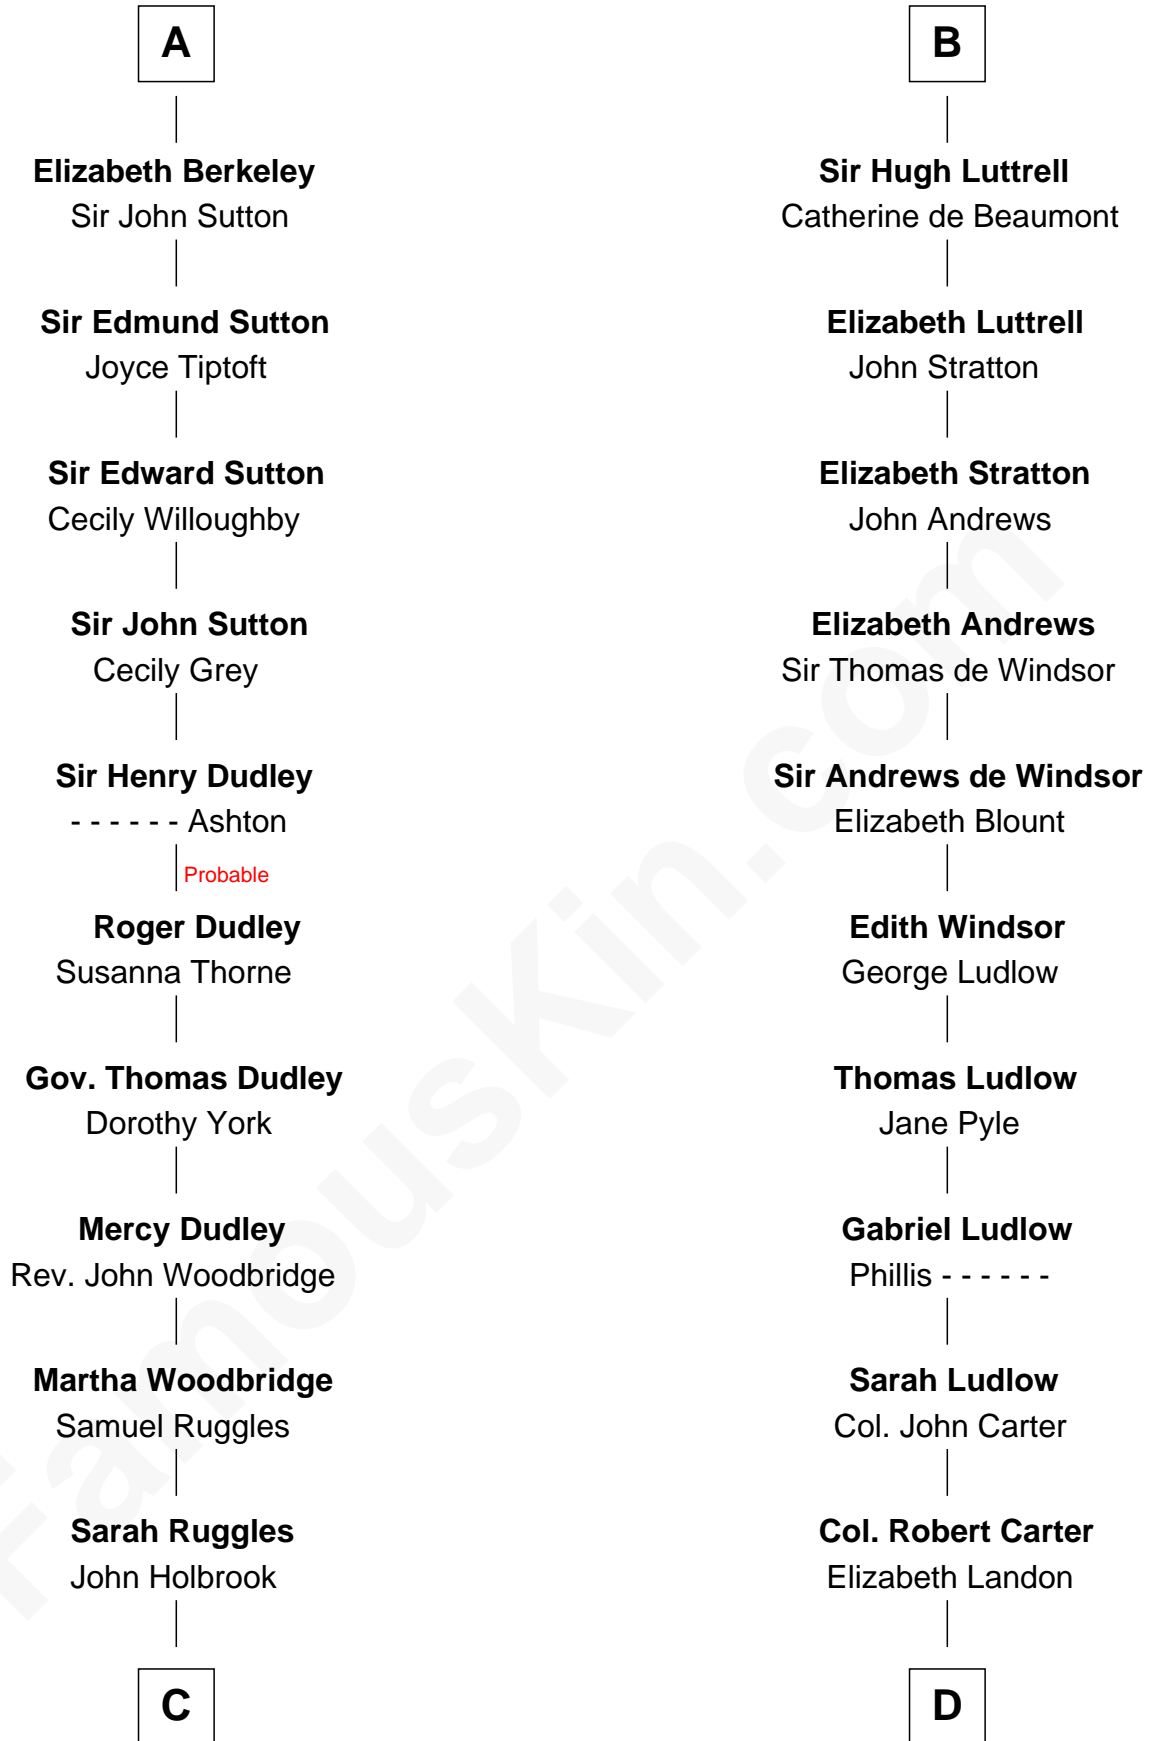

# FamousKin.com Relationship Chart of

**William Marsh Rice**  
*Founder of Rice University*

21st cousin of

**Benjamin Harrison**  
*23rd U.S. President*

**Richard de Clare**  
Aoife MacMurrough

**C**

**John Holbrook**

Mary Hunt

**Hannah Holbrook**

Urban Bates

**Sarah Bates**

David Rice

**David Rice**

Patty Hall

**William Marsh Rice**

*Founder of Rice University*

**D**

**Anne Carter**

Benjamin Harrison

**Benjamin Harrison**

Elizabeth Bassett

**Gen. William Henry Harrison**

Anna Tuthill Symmes