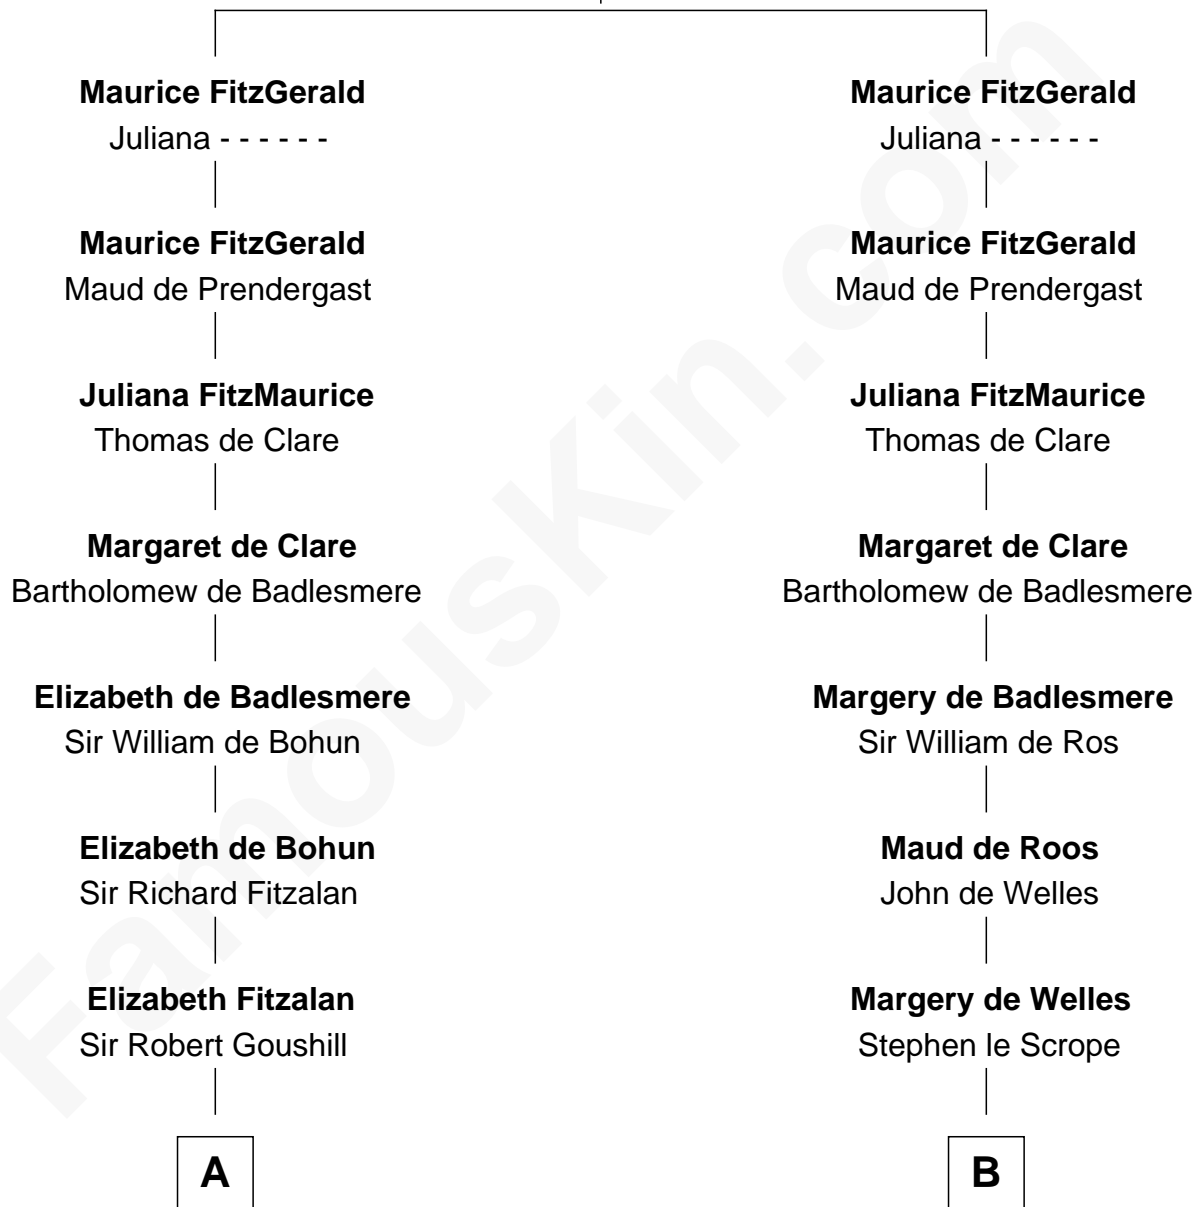

FamousKin.com Relationship Chart of

William Marsh Rice
Founder of Rice University

21st cousin of

Benjamin Harrison
23rd U.S. President

Gerald FitzMaurice
Eve de Bermingham

C

Mary Hunt
John Holbrook

Hannah Holbrook
Urban Bates

Sarah Bates
David Rice

David Rice
Patty Hall

William Marsh Rice
Founder of Rice University

D

Benjamin Harrison
Anne Carter

Benjamin Harrison
Elizabeth Bassett

Gen. William Henry Harrison
Anna Tuthill Symmes

John Scott Harrison
Elizabeth Ramsey Irwin

Benjamin Harrison
23rd U.S. President

FamousKin.com