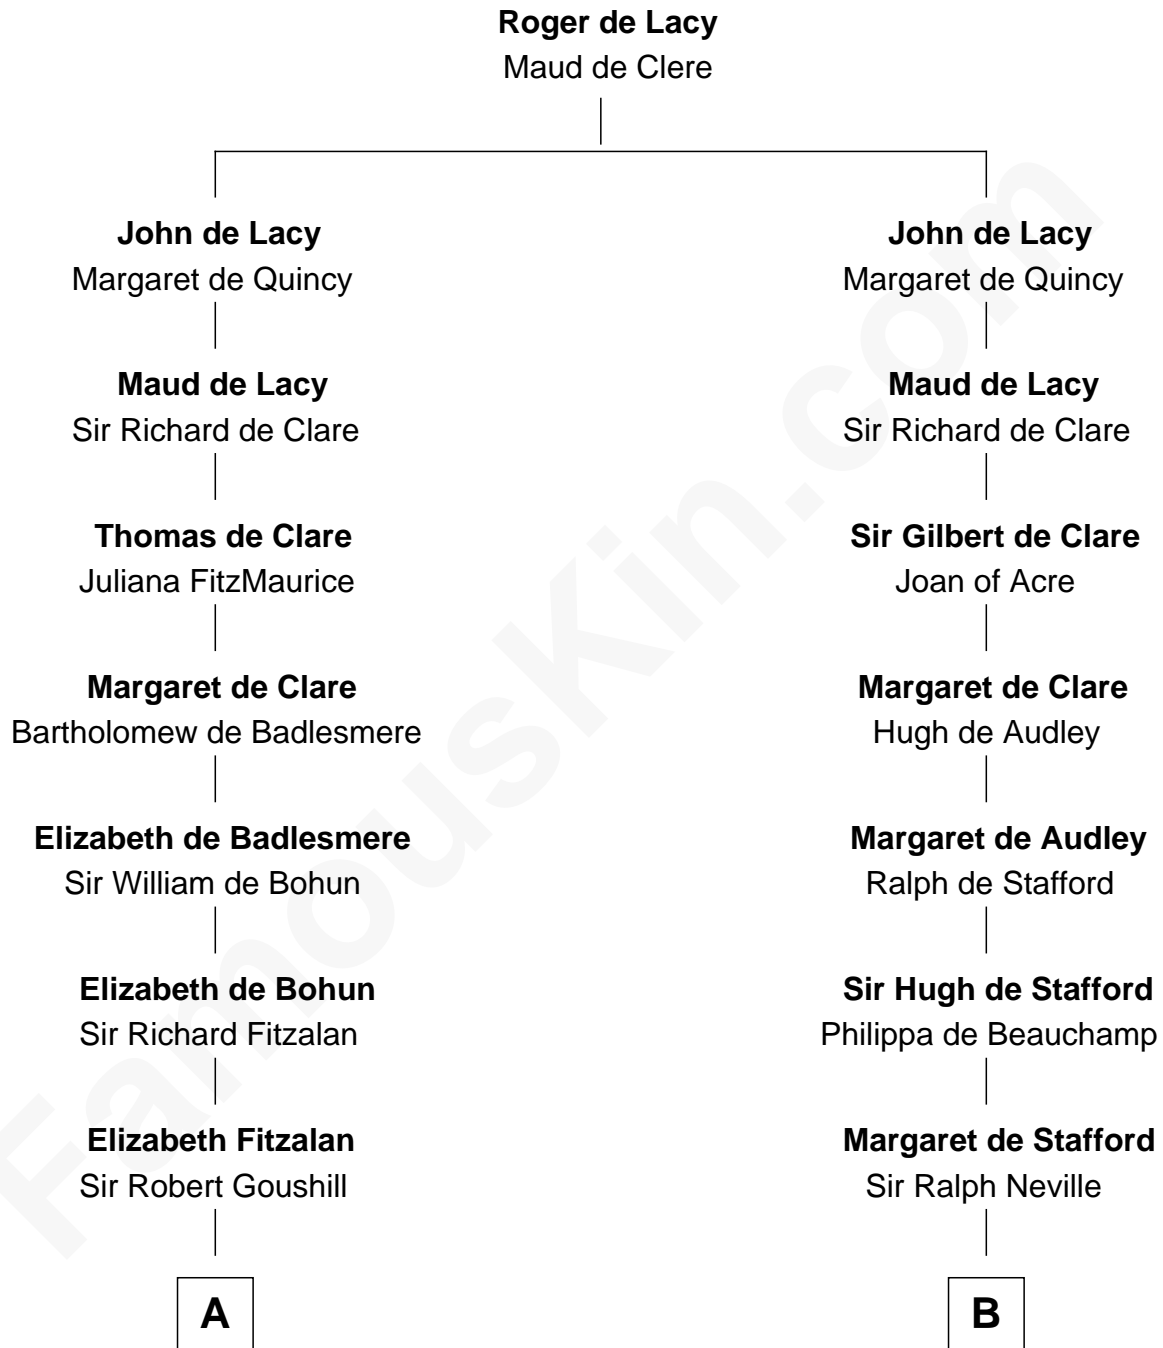

# FamousKin.com Relationship Chart of

**William Marsh Rice**  
*Founder of Rice University*

21st cousin of

**Benjamin Harrison**  
*23rd U.S. President*

**C**

**Mary Hunt**  
John Holbrook

**Hannah Holbrook**  
Urban Bates

**Sarah Bates**  
David Rice

**David Rice**  
Patty Hall

**William Marsh Rice**  
*Founder of Rice University*

**D**

**Benjamin Harrison**  
Anne Carter

**Benjamin Harrison**  
Elizabeth Bassett

**Gen. William Henry Harrison**  
Anna Tuthill Symmes

**John Scott Harrison**  
Elizabeth Ramsey Irwin

**Benjamin Harrison**  
*23rd U.S. President*