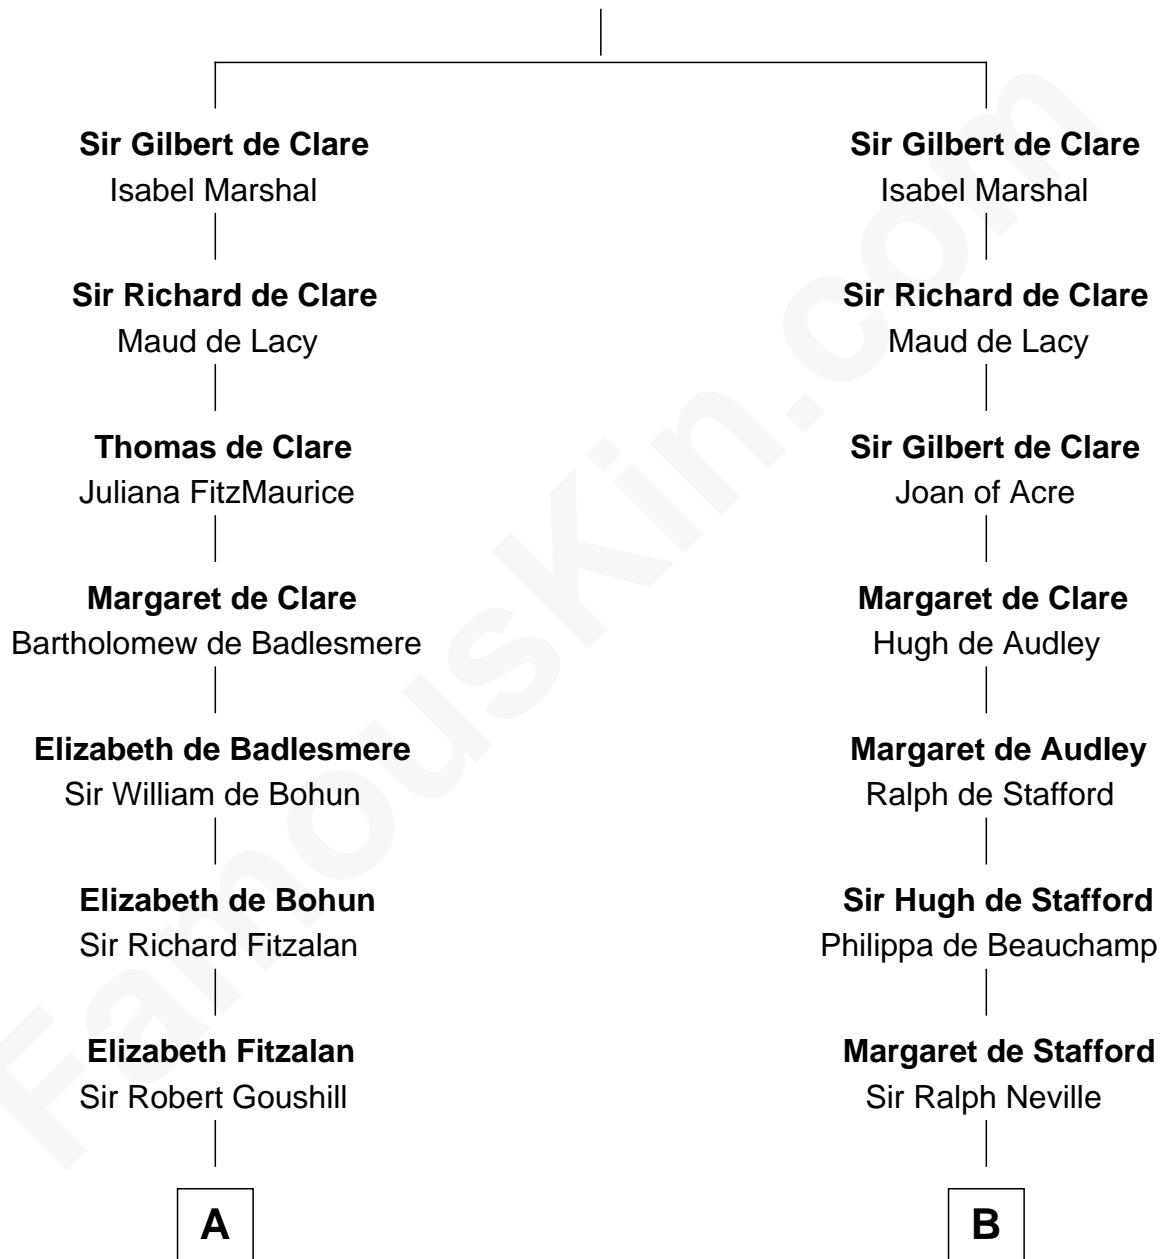

FamousKin.com Relationship Chart of

William Marsh Rice
Founder of Rice University

21st cousin of

Benjamin Harrison
23rd U.S. President

Richard de Clare
Amice of Gloucester

C

Mary Hunt
John Holbrook

Hannah Holbrook
Urban Bates

Sarah Bates
David Rice

David Rice
Patty Hall

William Marsh Rice
Founder of Rice University

D

Benjamin Harrison
Anne Carter

Benjamin Harrison
Elizabeth Bassett

Gen. William Henry Harrison
Anna Tuthill Symmes

John Scott Harrison
Elizabeth Ramsey Irwin

Benjamin Harrison
23rd U.S. President