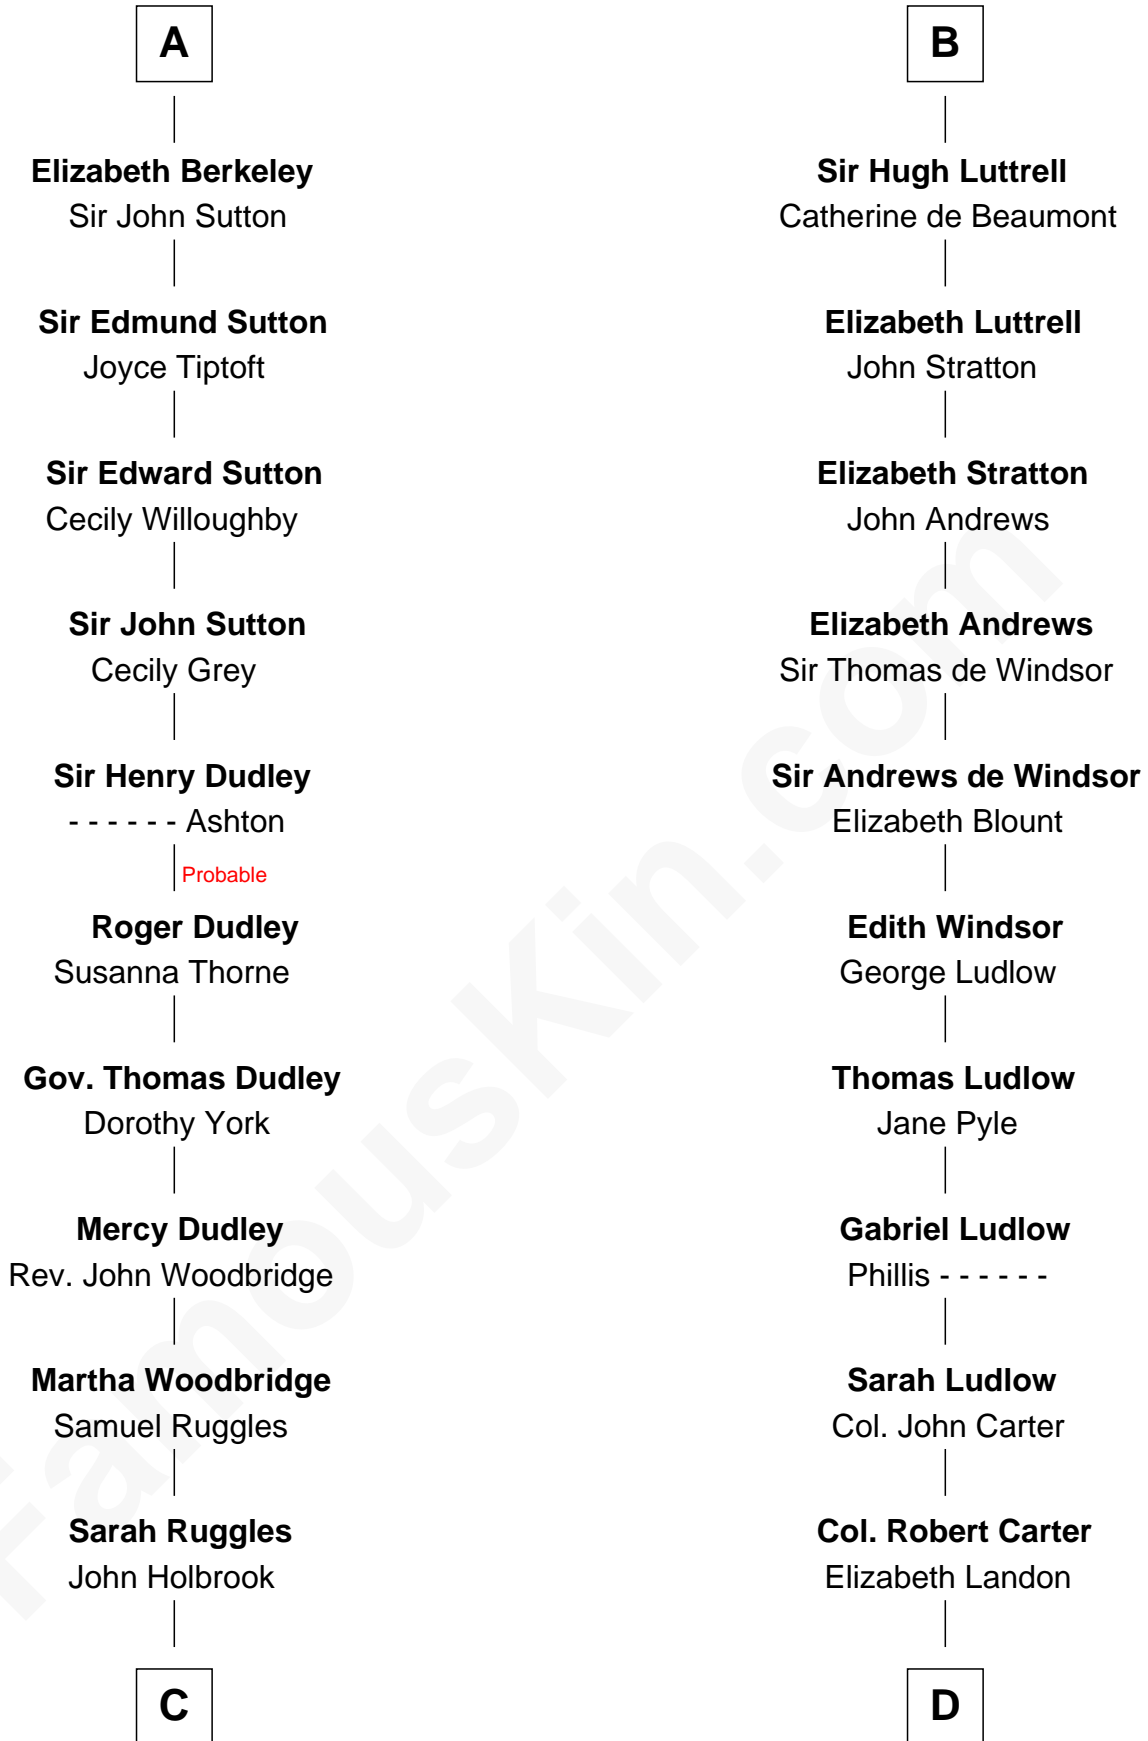

FamousKin.com Relationship Chart of

William Marsh Rice
Founder of Rice University

21st cousin of

Benjamin Harrison
23rd U.S. President

Robert de Quincy
Orabel FitzNess

Sir Saher IV de Quincy
Margaret de Beaumont

Sir Roger de Quincy
Helen of Galloway

Margaret de Quincy
Sir William de Ferrers

Joan de Ferrers
Sir Thomas de Berkeley

Sir Maurice de Berkeley
Eve la Zouche

Thomas de Berkeley
Katherine de Clyvedon

Sir John Berkeley
Elizabeth Betteshorne

A

Sir Saher IV de Quincy
Margaret de Beaumont

Hawise de Quincy
Hugh de Vere

Isabel de Vere
Sir John de Courtenay

Sir Hugh de Courtenay
Eleanor le Despencer

Sir Hugh de Courtenay
Agnes de St. John

Sir Hugh de Courtnay
Margaret de Bohun

Elizabeth de Courtnay
Sir Andrew Luttrell

B

C

John Holbrook

Mary Hunt

Hannah Holbrook

Urban Bates

Sarah Bates