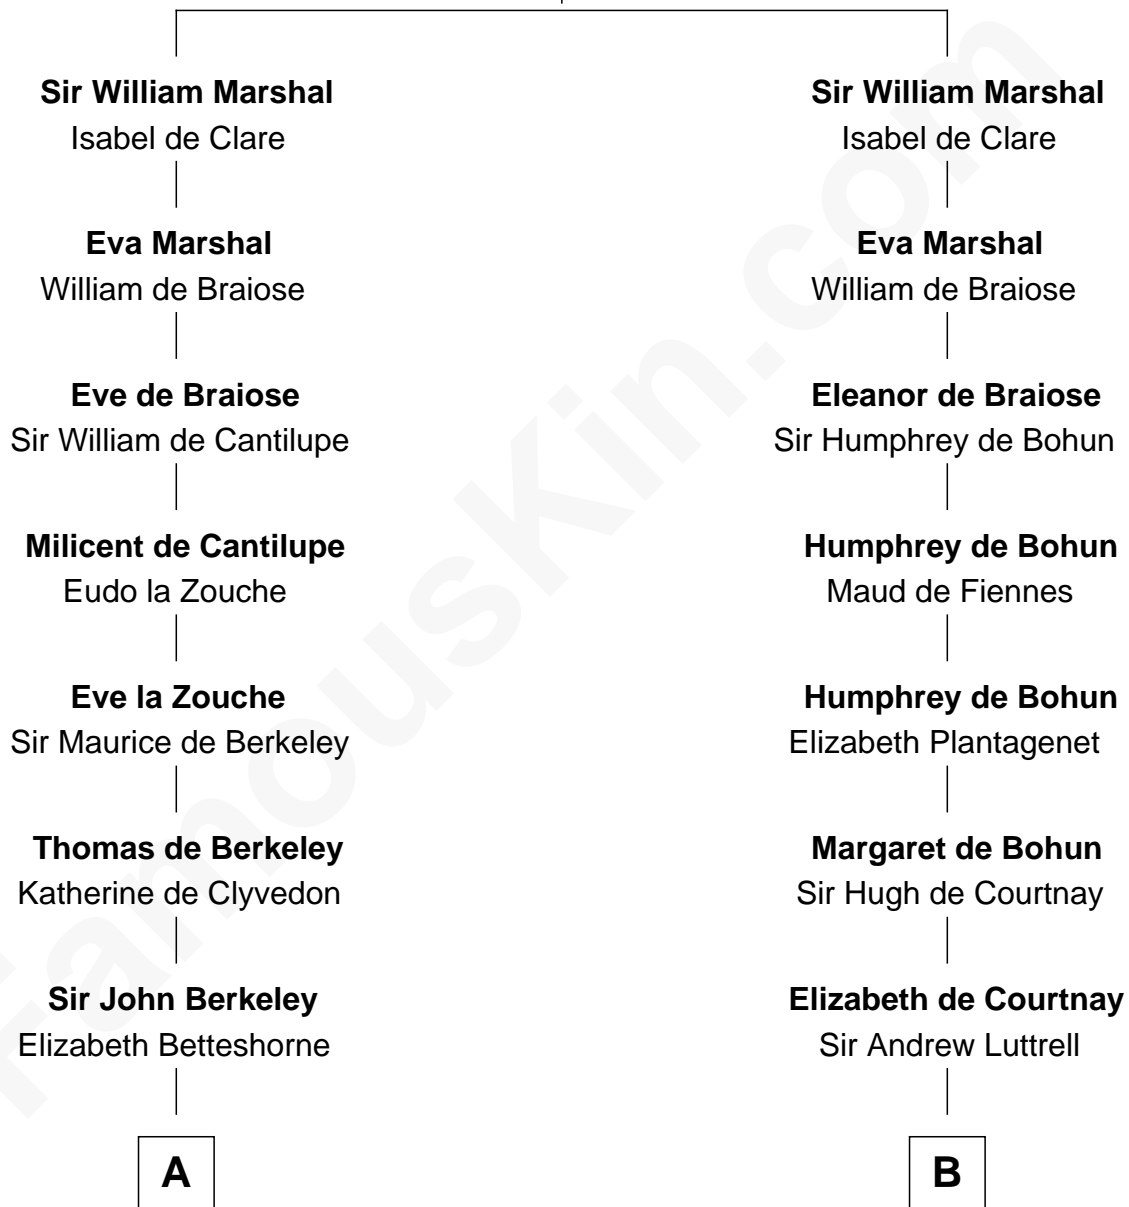

FamousKin.com Relationship Chart of

William Marsh Rice
Founder of Rice University

21st cousin of

Benjamin Harrison
23rd U.S. President

John FitzGilbert
Sybilla of Salisbury

C

John Holbrook

Mary Hunt

Hannah Holbrook

Urban Bates

Sarah Bates

David Rice

David Rice

Patty Hall

William Marsh Rice

Founder of Rice University