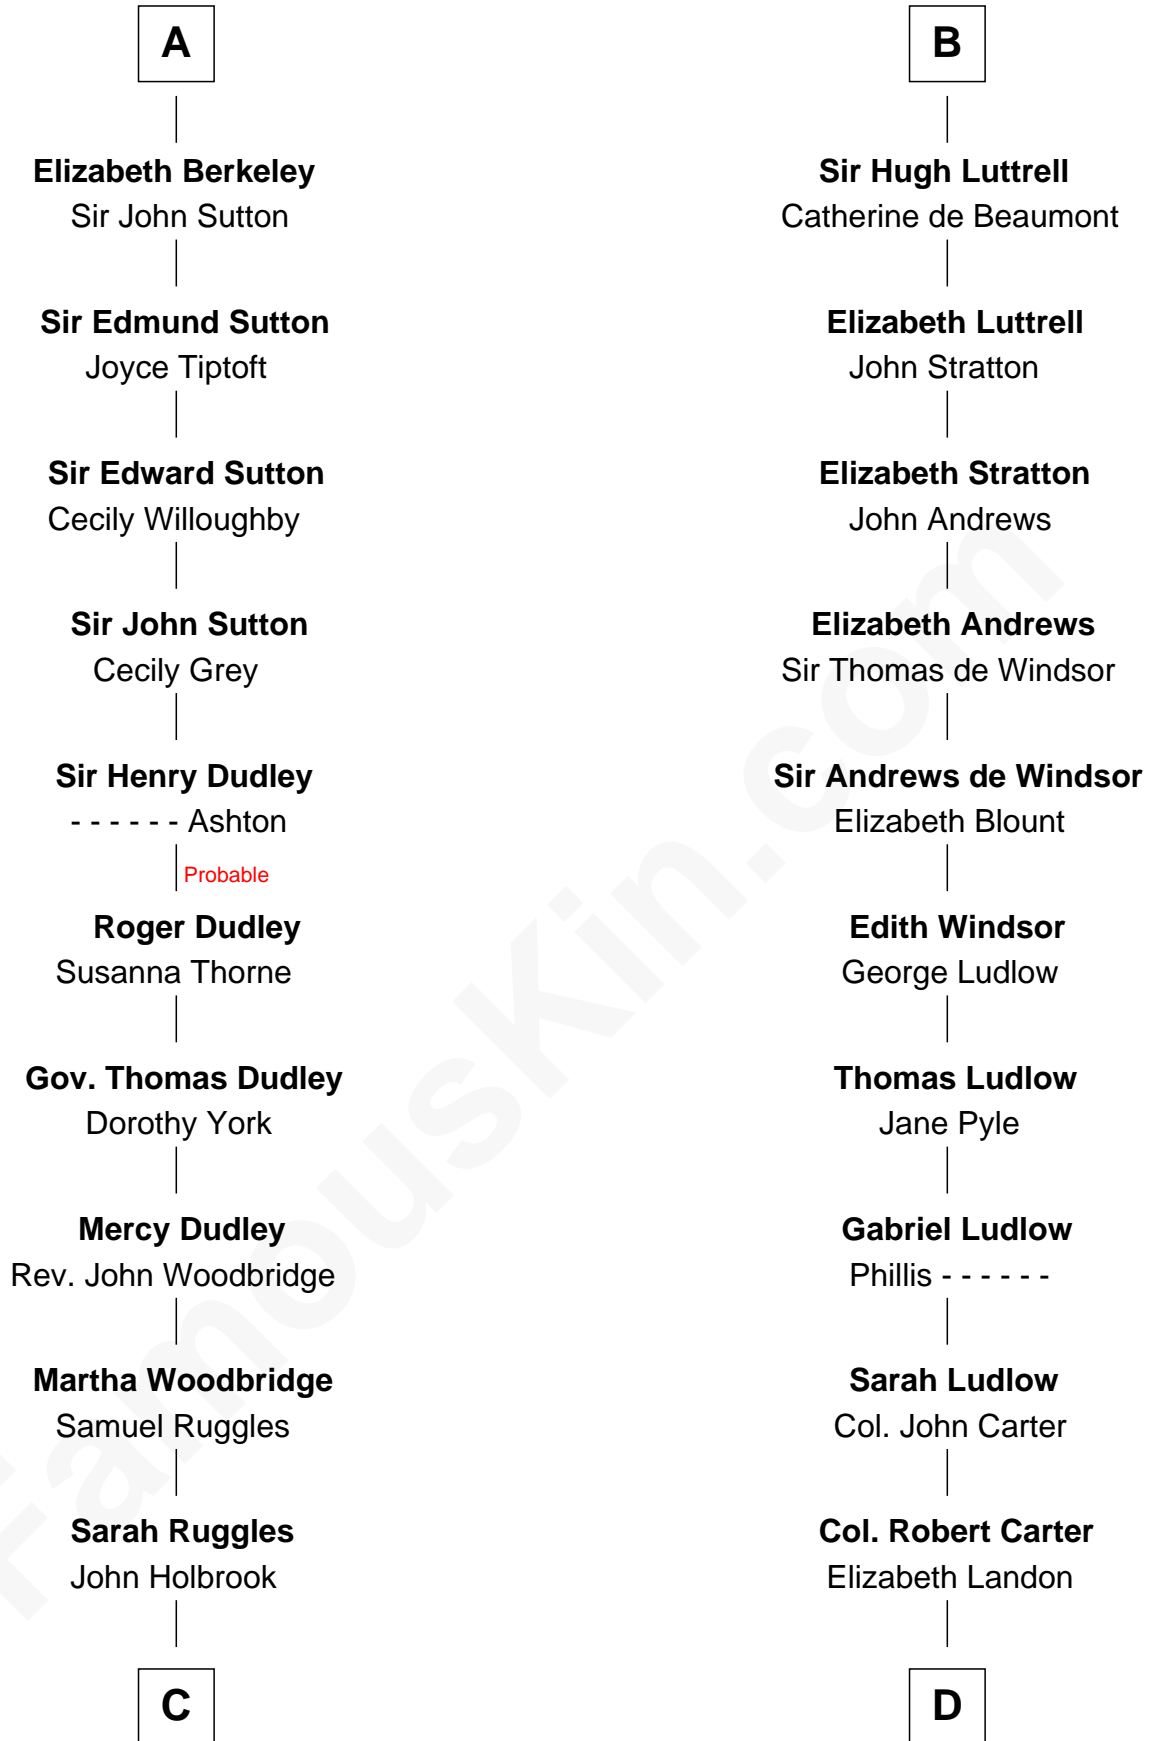

FamousKin.com Relationship Chart of

William Marsh Rice
Founder of Rice University

21st cousin of

Benjamin Harrison
23rd U.S. President

John FitzGilbert
Sybilla of Salisbury

C

John Holbrook

Mary Hunt

Hannah Holbrook

Urban Bates

Sarah Bates

David Rice

David Rice

Patty Hall

William Marsh Rice

Founder of Rice University

D

Anne Carter

Benjamin Harrison

Benjamin Harrison

Elizabeth Bassett

Gen. William Henry Harrison

Anna Tuthill Symmes

John Scott Harrison