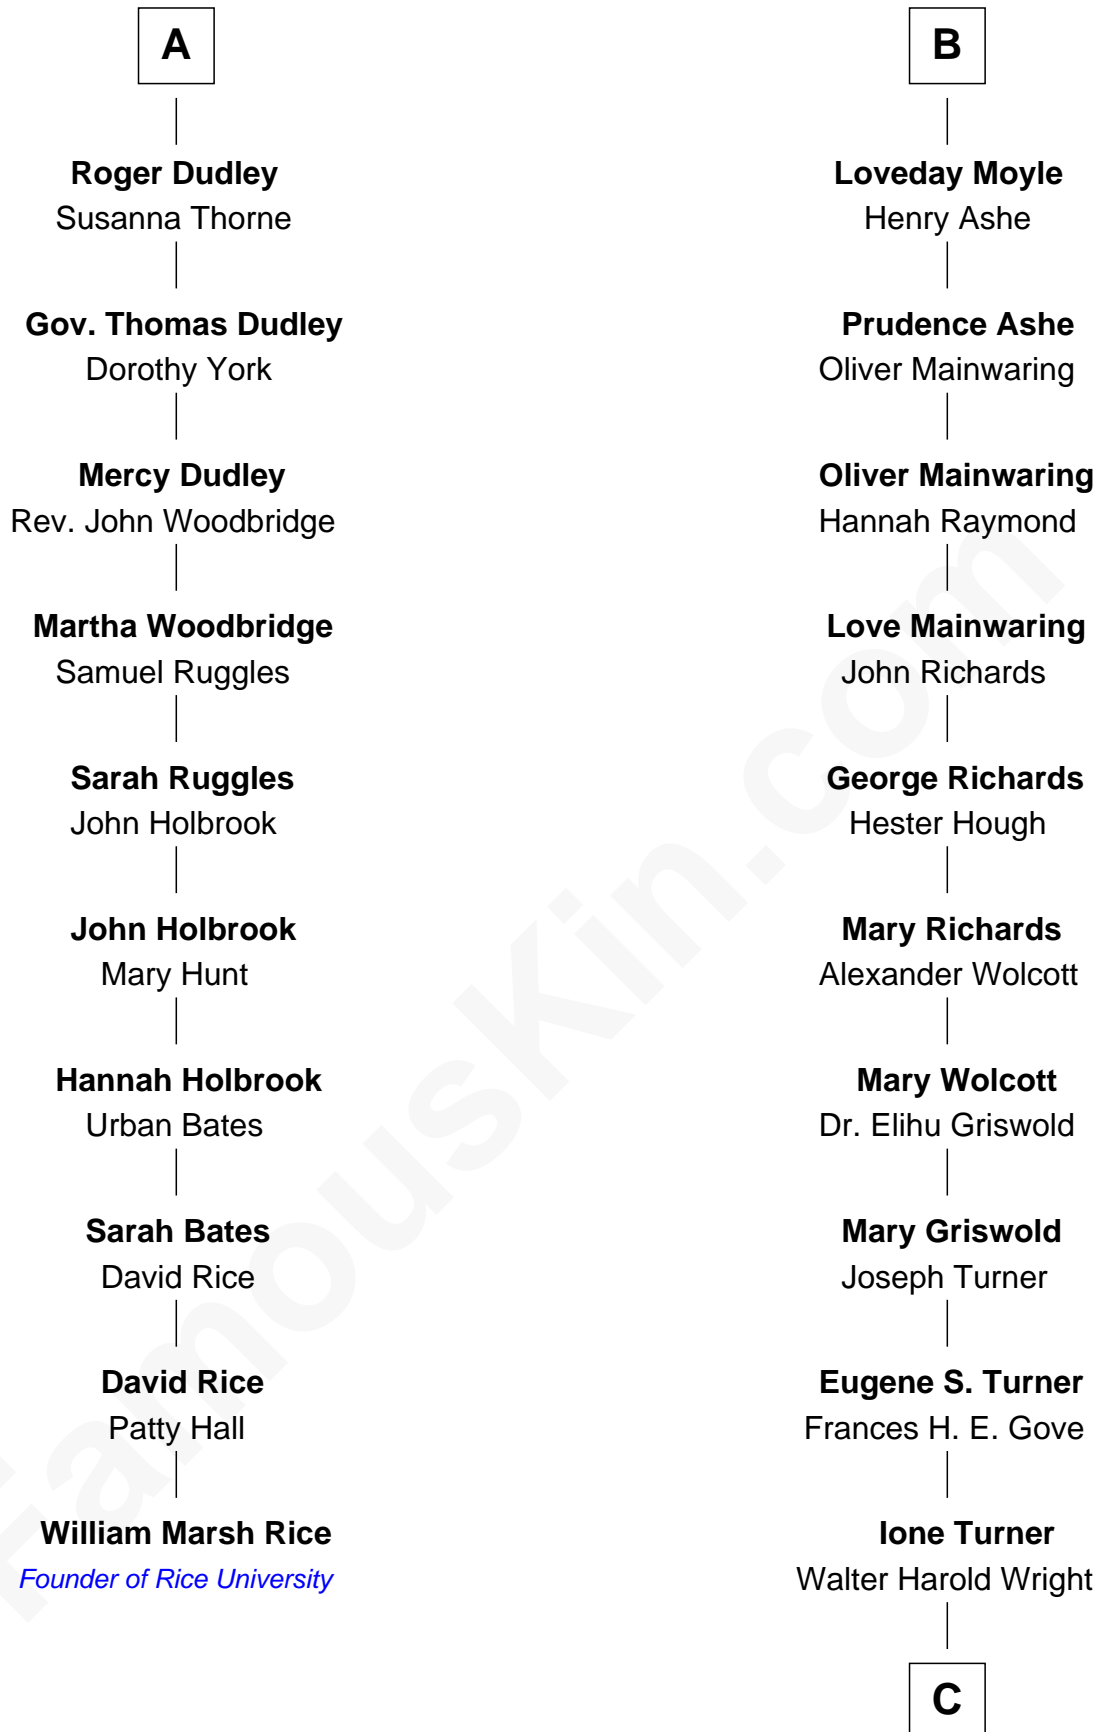

FamousKin.com

Relationship Chart of

William Marsh Rice

Founder of Rice University

16th cousin 4 times removed of

Ed Helms

TV and Movie Actor

C

Inez Emeline Wright
George Pullen Jackson

Frances Helen Jackson
Fitzgerald Sale Parker

Pamela Ann Parker
John A. Helms

Ed Helms
TV and Movie Actor