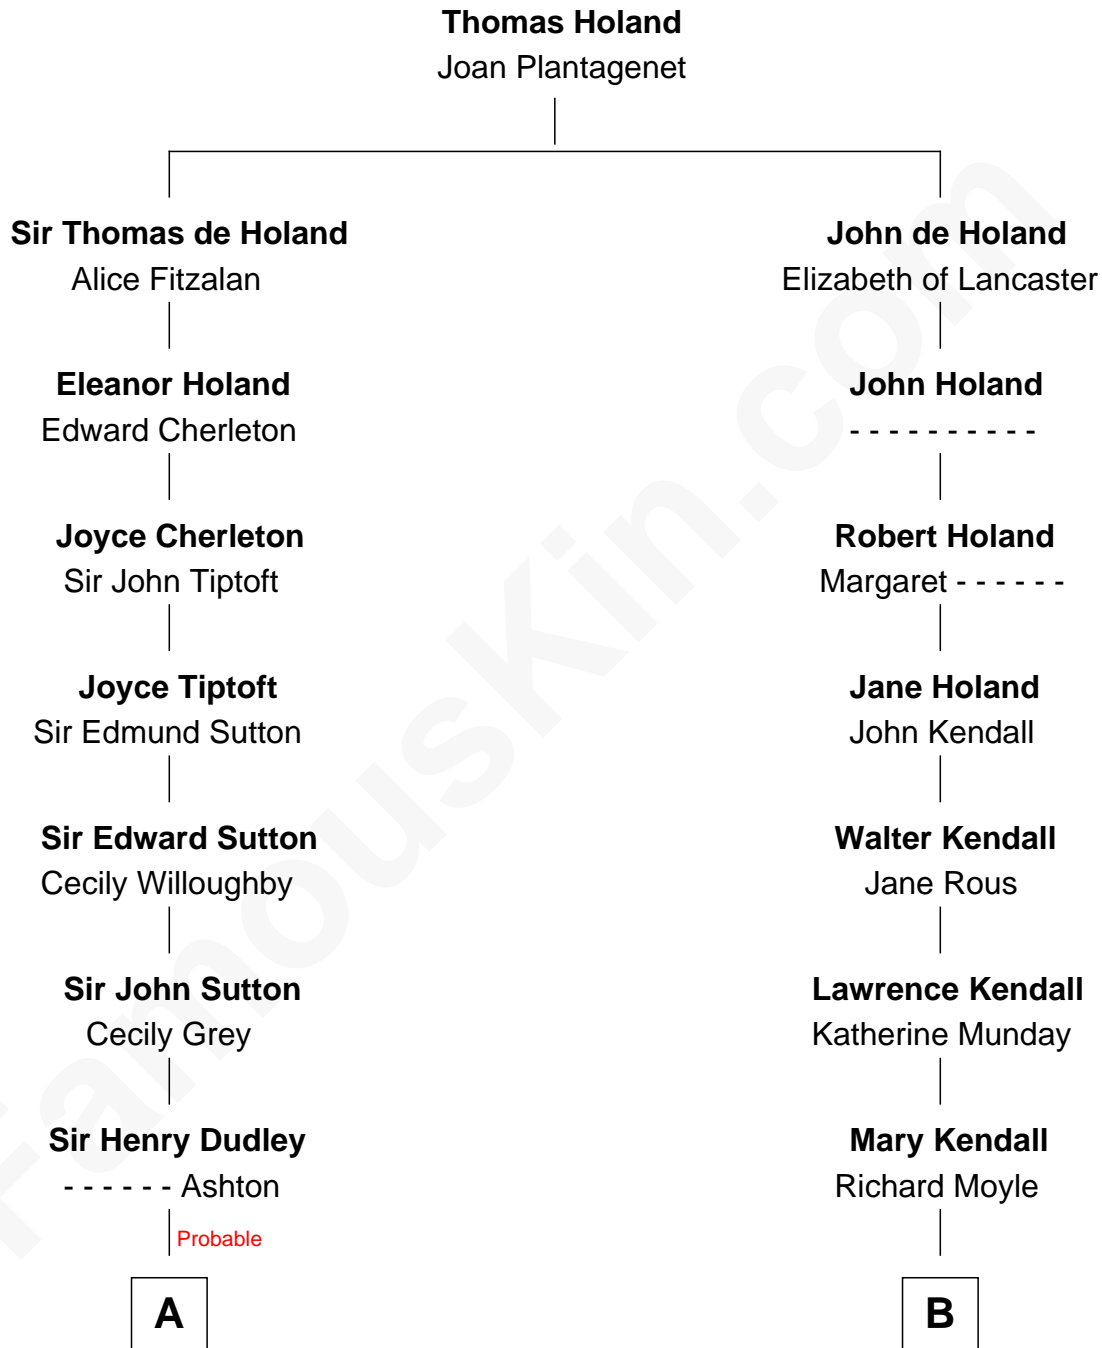

FamousKin.com

Relationship Chart of

William Marsh Rice

Founder of Rice University

16th cousin 4 times removed of

Ed Helms

TV and Movie Actor

C