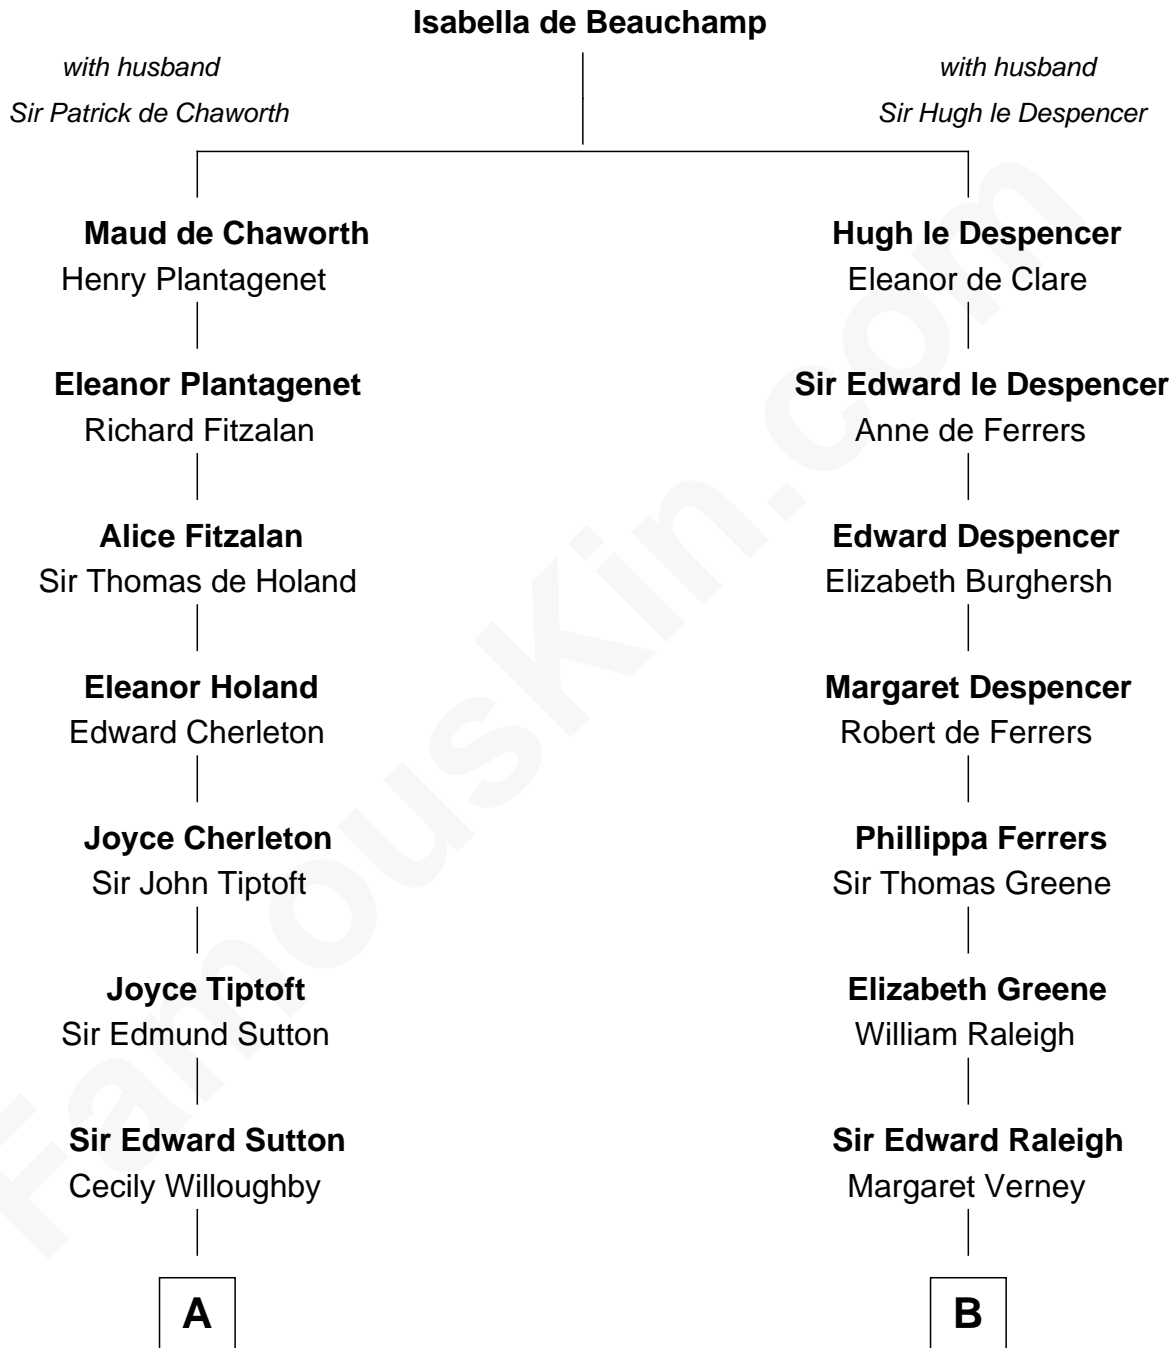

FamousKin.com Relationship Chart of

William Marsh Rice
Founder of Rice University

18th cousin of

Joseph Wharton
Founder of the Wharton School of Business

C

David Rice

Patty Hall

William Marsh Rice

Founder of Rice University

D

Deborah Fisher

William Wharton

Joseph Wharton

Founder, Wharton School of Business

FamousKin.com