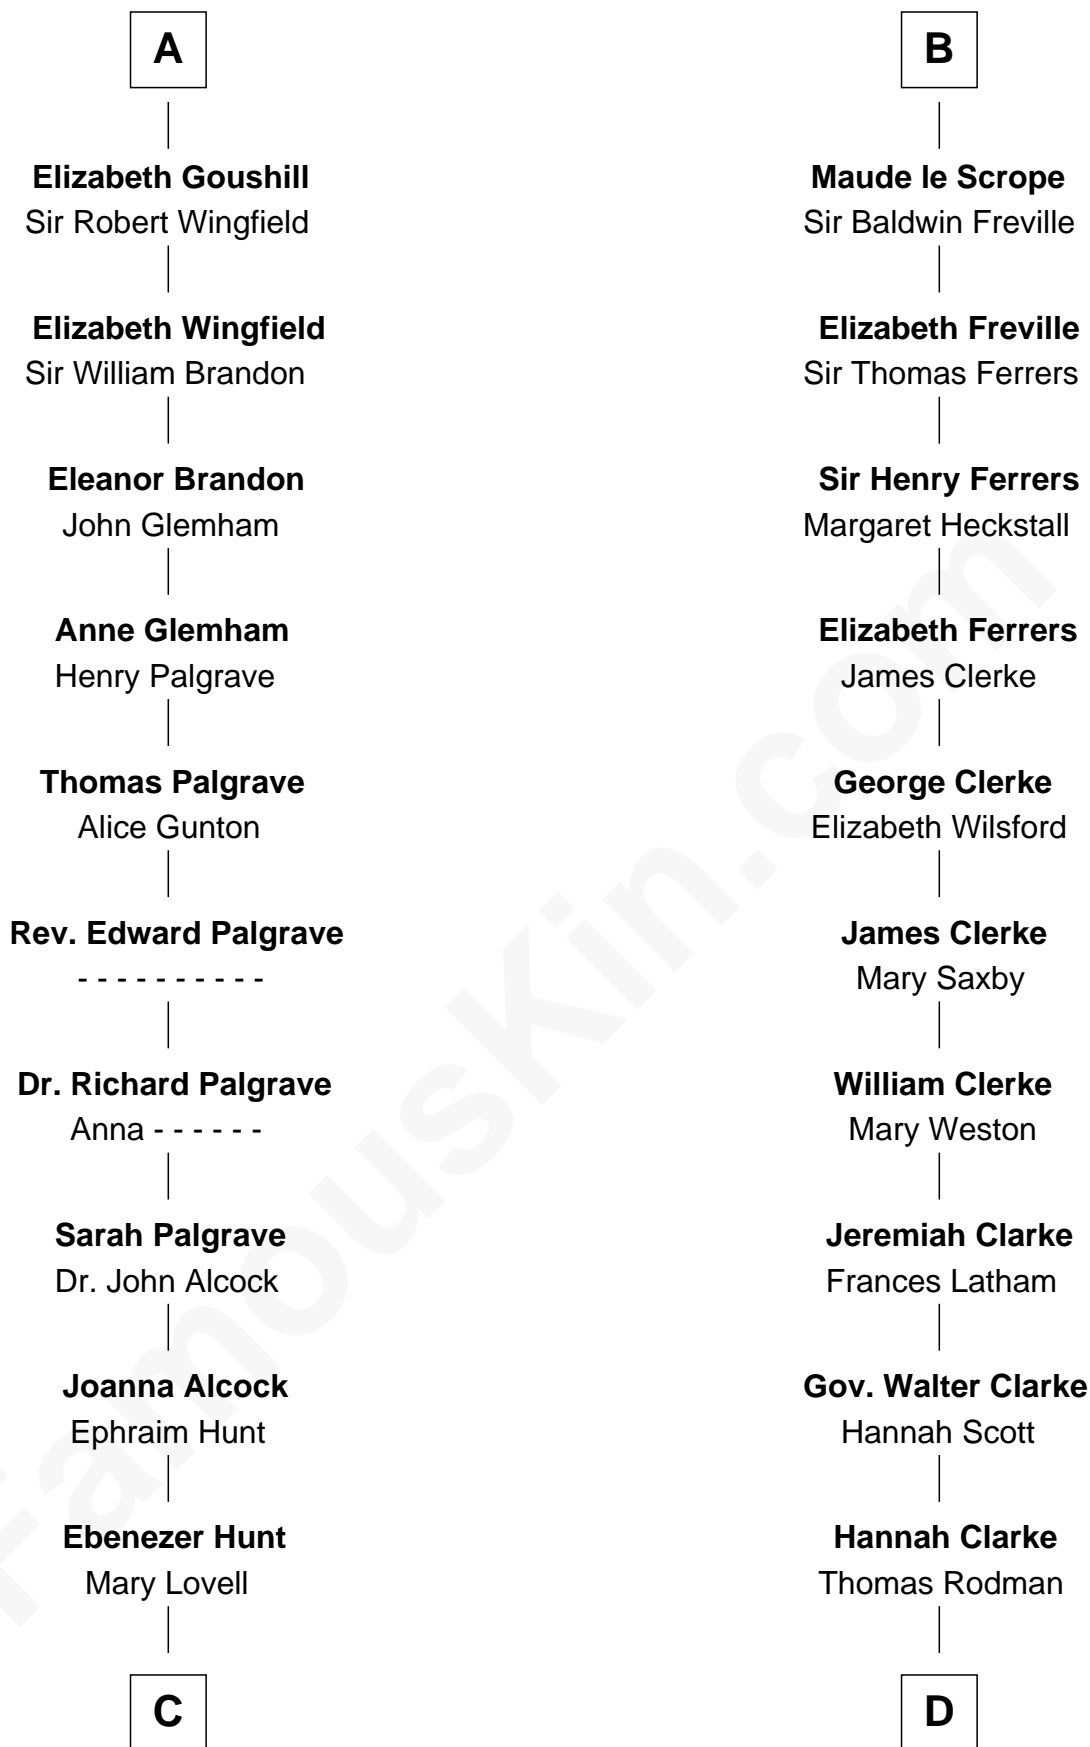

FamousKin.com Relationship Chart of

William Marsh Rice
Founder of Rice University

21st cousin of

Joseph Wharton
Founder of the Wharton School of Business

C

Mary Hunt
John Holbrook

Hannah Holbrook
Urban Bates

Sarah Bates
David Rice

David Rice
Patty Hall

William Marsh Rice
Founder of Rice University

D

Samuel Rodman
Mary Willett

Thomas Rodman
Mary Borden

Hannah Rodman
Samuel Rowland Fisher

Deborah Fisher
William Wharton

Joseph Wharton
Founder, Wharton School of Business