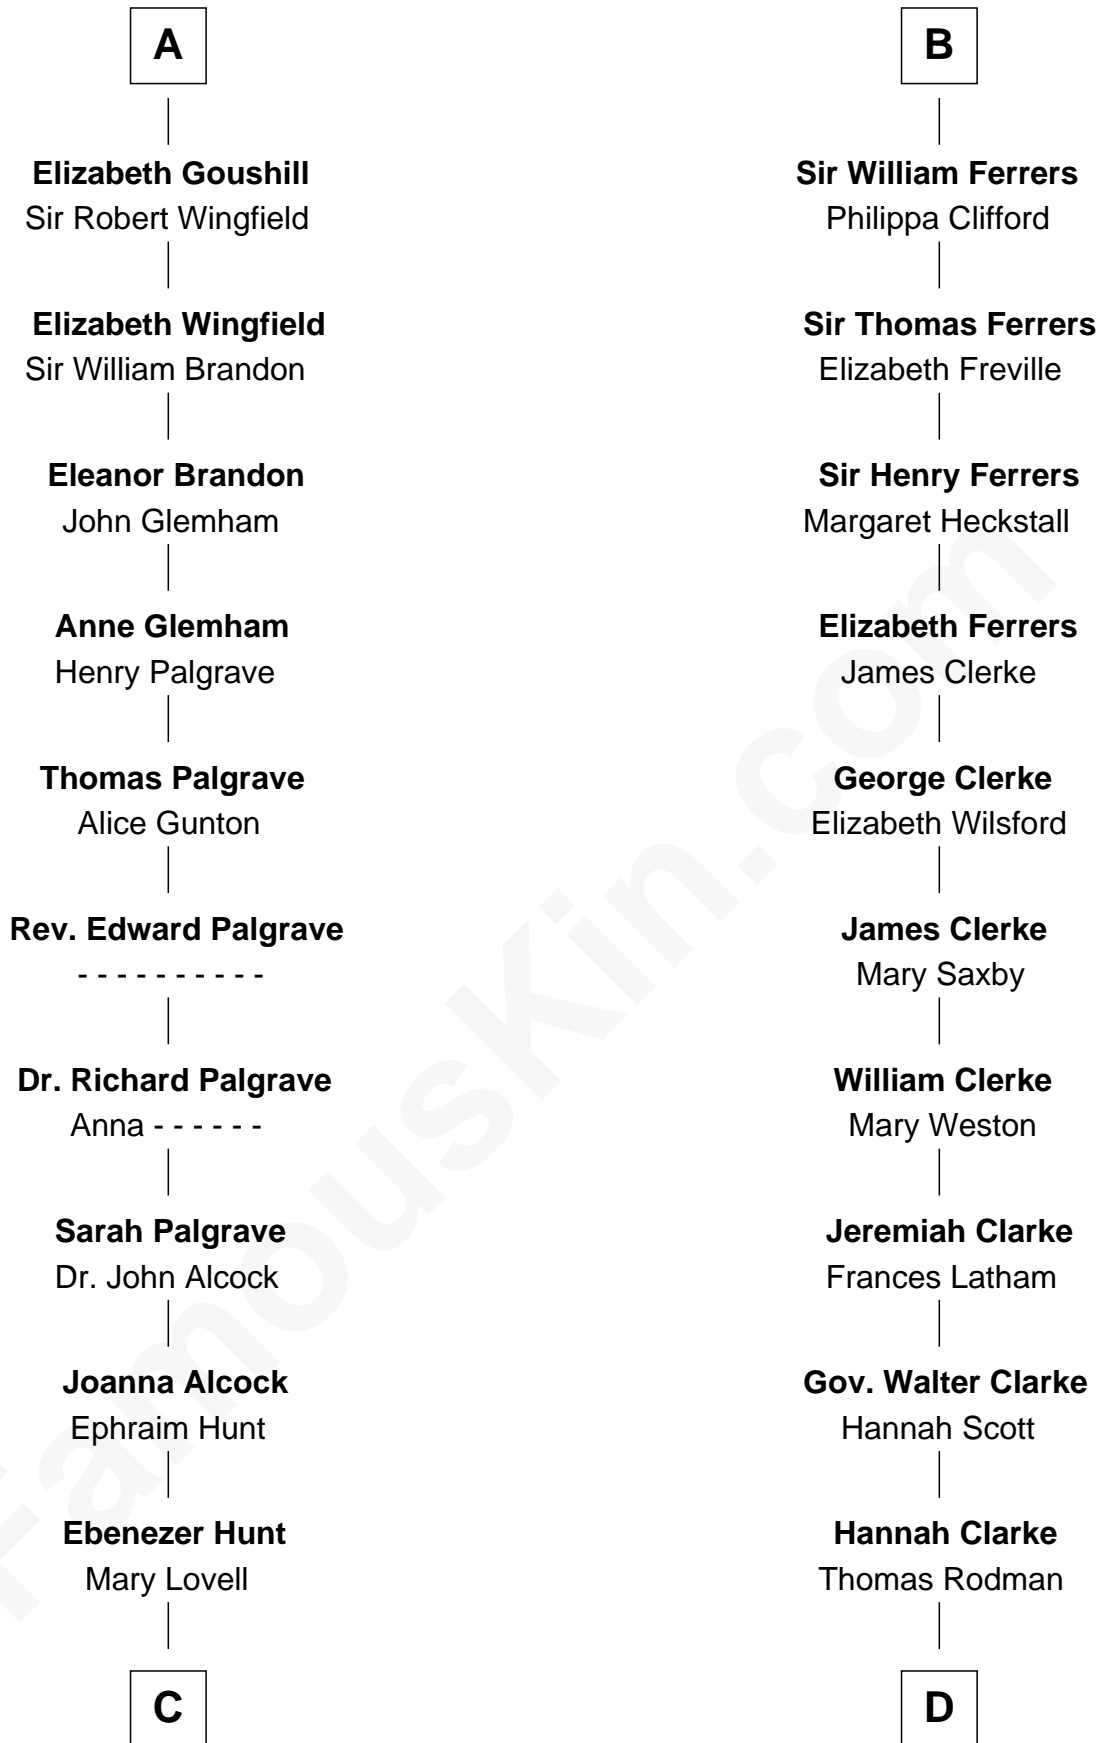

# FamousKin.com Relationship Chart of

**William Marsh Rice**  
*Founder of Rice University*

21st cousin of

**Joseph Wharton**  
*Founder of the Wharton School of Business*

**C**

**Mary Hunt**  
John Holbrook

**Hannah Holbrook**  
Urban Bates

**Sarah Bates**  
David Rice

**David Rice**  
Patty Hall

**William Marsh Rice**  
*Founder of Rice University*

**D**

**Samuel Rodman**  
Mary Willett

**Thomas Rodman**  
Mary Borden

**Hannah Rodman**  
Samuel Rowland Fisher

**Deborah Fisher**  
William Wharton

**Joseph Wharton**  
*Founder, Wharton School of Business*