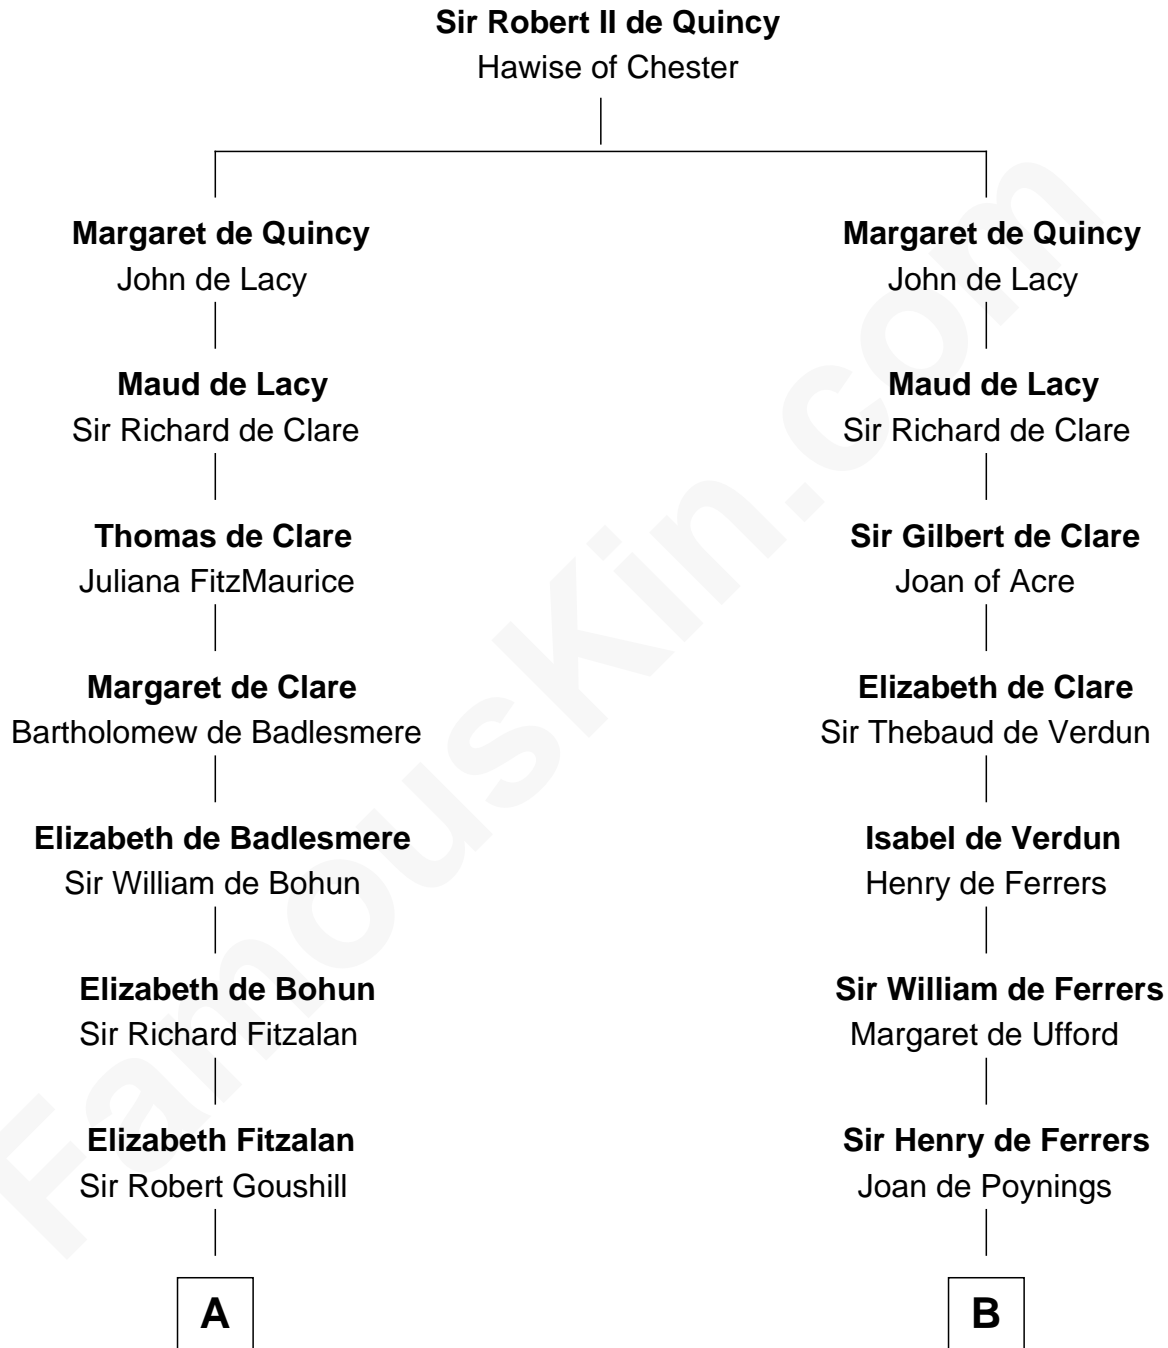

# FamousKin.com Relationship Chart of

**William Marsh Rice**  
*Founder of Rice University*

21st cousin of

**Joseph Wharton**  
*Founder of the Wharton School of Business*

**C**

**Mary Hunt**  
John Holbrook

**Hannah Holbrook**  
Urban Bates

**Sarah Bates**  
David Rice

**David Rice**  
Patty Hall

**William Marsh Rice**  
*Founder of Rice University*

**D**

**Samuel Rodman**  
Mary Willett

**Thomas Rodman**  
Mary Borden

**Hannah Rodman**  
Samuel Rowland Fisher

**Deborah Fisher**  
William Wharton

**Joseph Wharton**  
*Founder, Wharton School of Business*