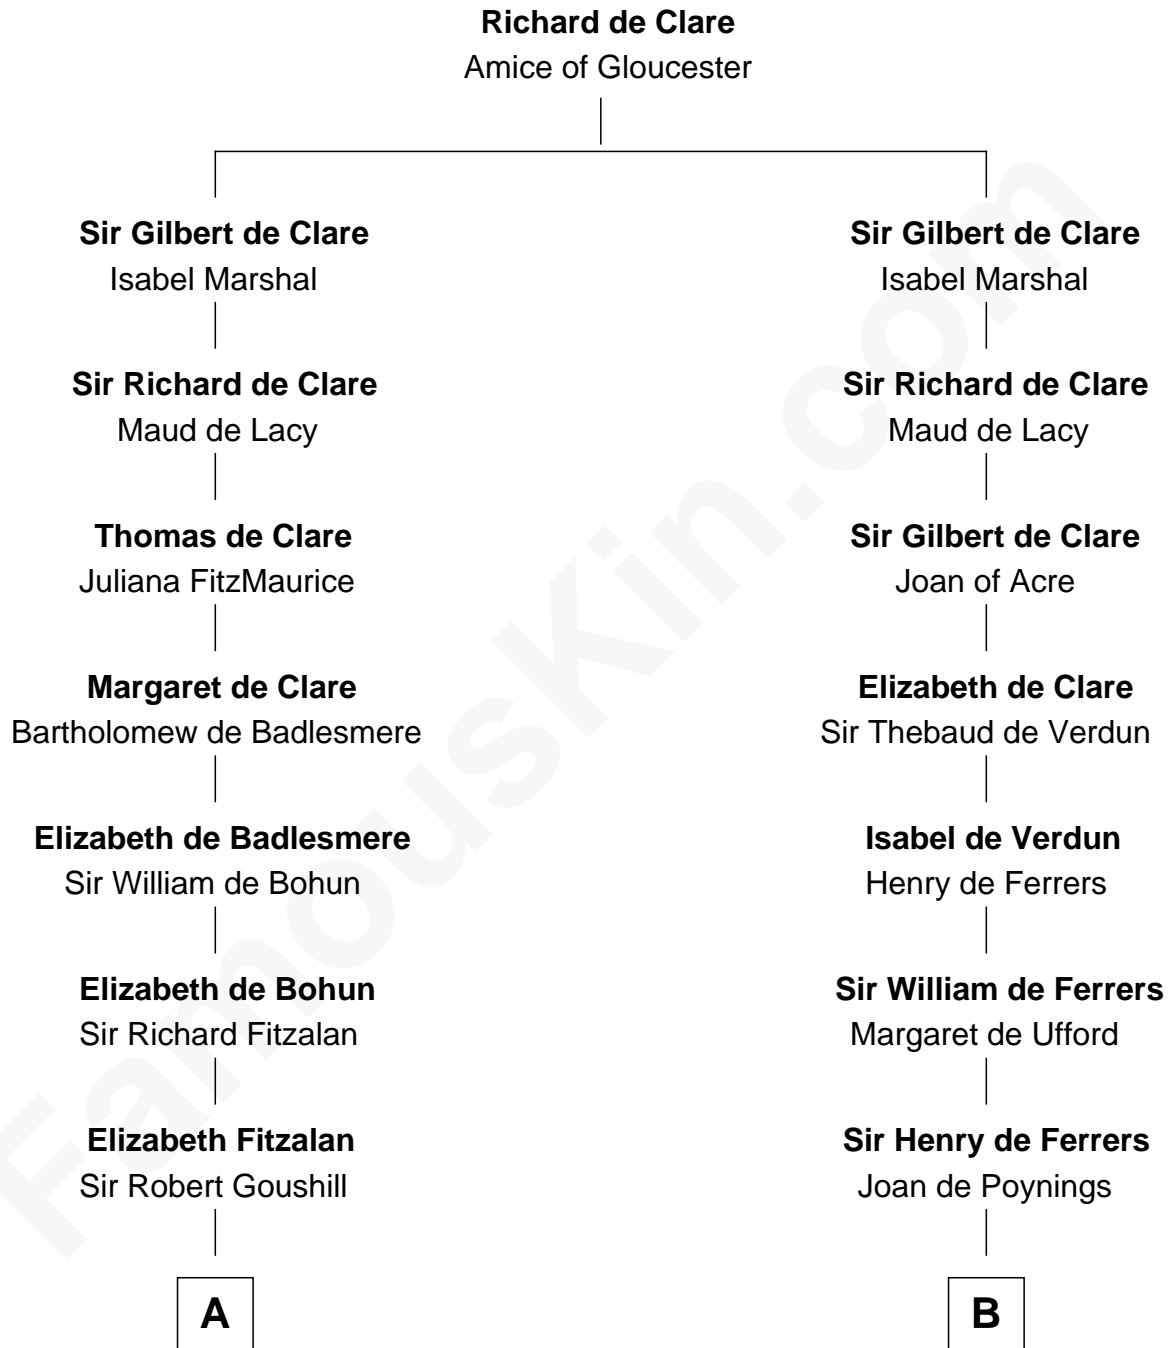

FamousKin.com Relationship Chart of

William Marsh Rice
Founder of Rice University

21st cousin of

Joseph Wharton
Founder of the Wharton School of Business

C

Mary Hunt
John Holbrook

Hannah Holbrook
Urban Bates

Sarah Bates
David Rice

David Rice
Patty Hall

William Marsh Rice
Founder of Rice University

D

Samuel Rodman
Mary Willett

Thomas Rodman
Mary Borden

Hannah Rodman
Samuel Rowland Fisher

Deborah Fisher
William Wharton

Joseph Wharton
Founder, Wharton School of Business