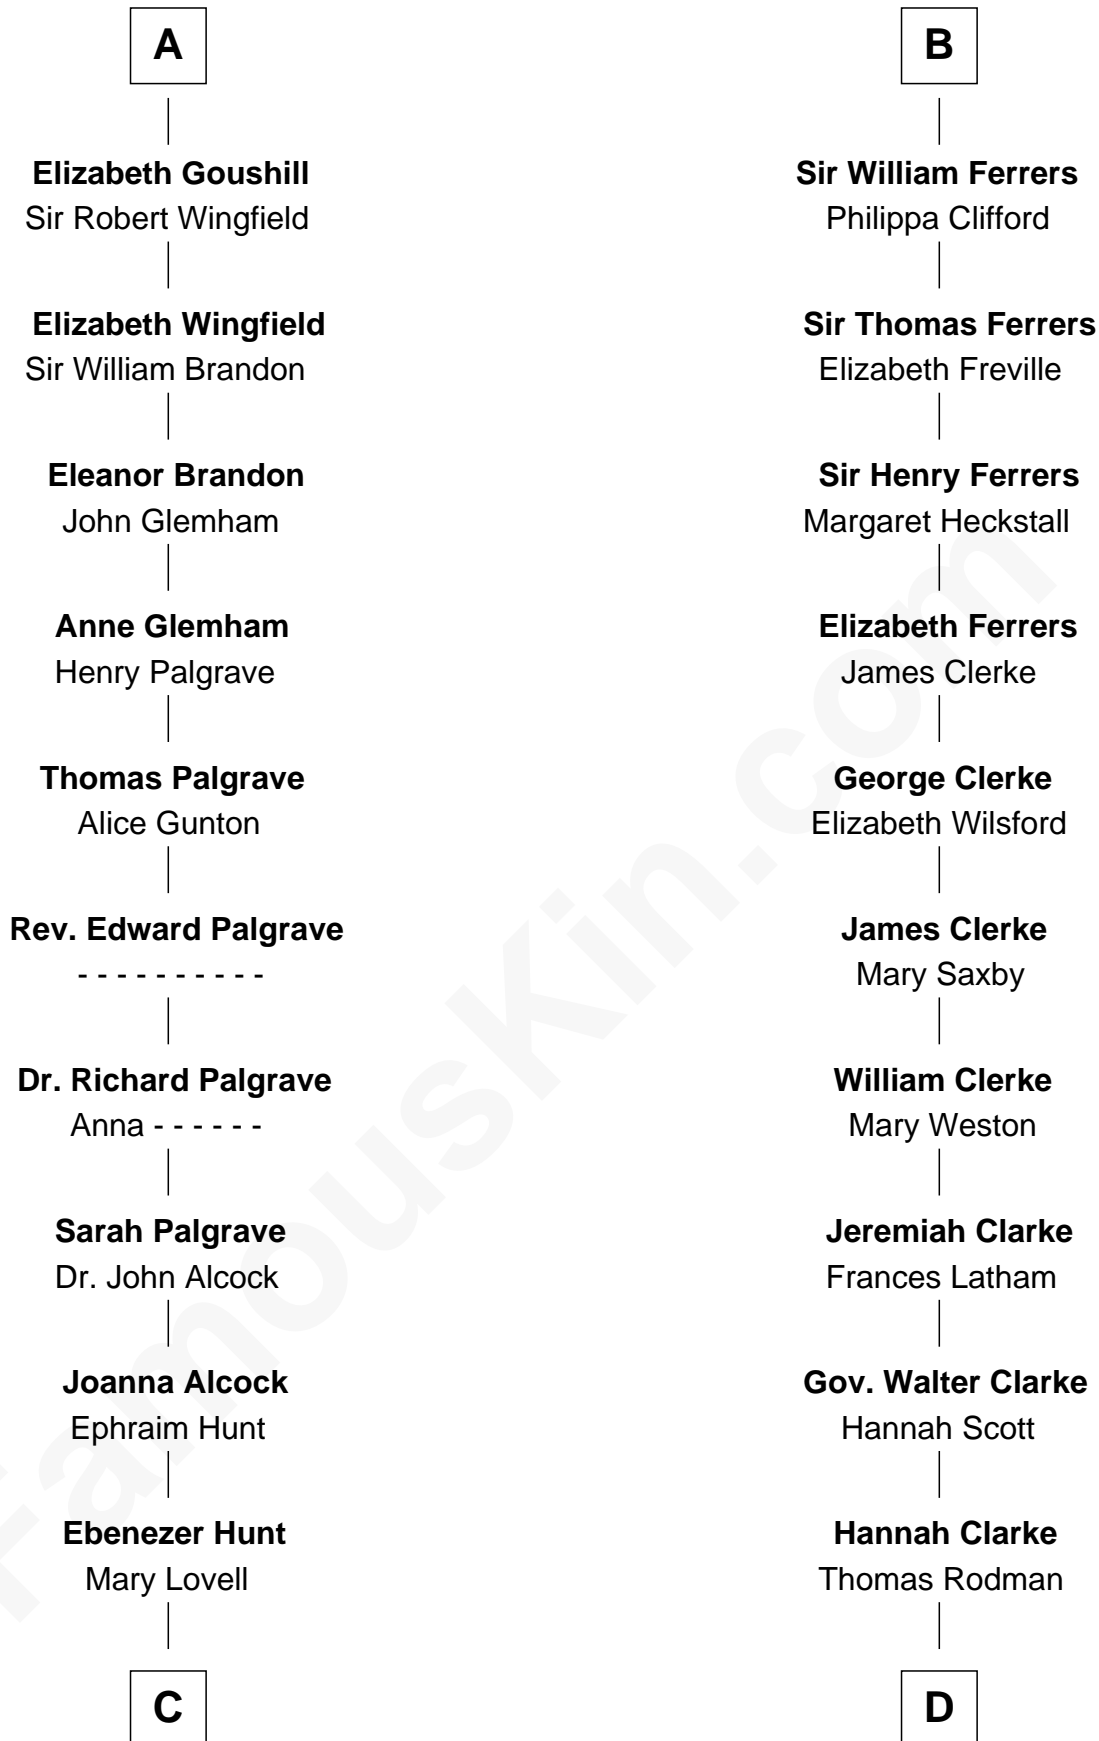

FamousKin.com Relationship Chart of

William Marsh Rice
Founder of Rice University

21st cousin of

Joseph Wharton
Founder of the Wharton School of Business

C

Mary Hunt
John Holbrook

Hannah Holbrook
Urban Bates

Sarah Bates
David Rice

David Rice
Patty Hall

William Marsh Rice
Founder of Rice University

D

Samuel Rodman
Mary Willett

Thomas Rodman
Mary Borden

Hannah Rodman
Samuel Rowland Fisher

Deborah Fisher
William Wharton

Joseph Wharton
Founder, Wharton School of Business