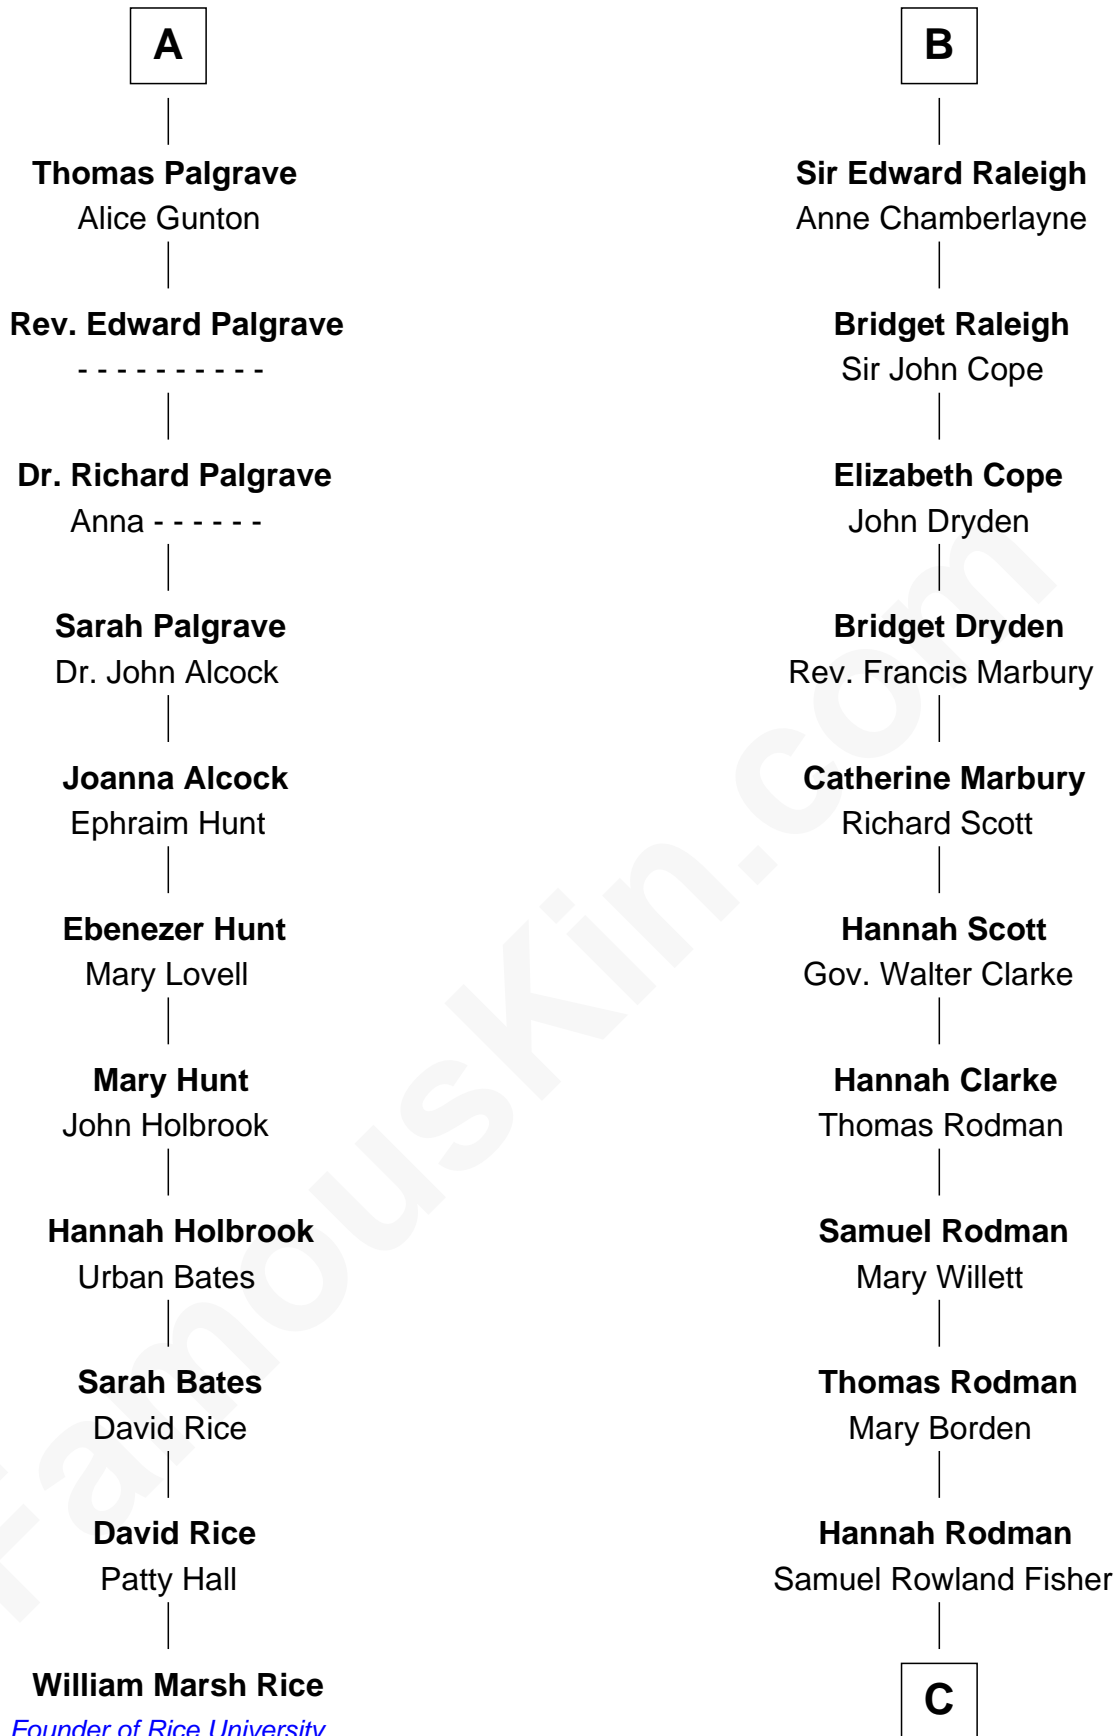

FamousKin.com Relationship Chart of

William Marsh Rice

Founder of Rice University

17th cousin 1 time removed of

Joseph Wharton

Founder of the Wharton School of Business

Humphrey de Bohun

Elizabeth Plantagenet

Sir William de Bohun
Elizabeth de Badlesmere

Elizabeth de Bohun
Sir Richard Fitzalan

Elizabeth Fitzalan
Sir Robert Goushill

Elizabeth Goushill
Sir Robert Wingfield

Elizabeth Wingfield
Sir William Brandon

Eleanor Brandon
John Glemham

Anne Glemham
Henry Palgrave

A

Eleanor de Bohun
Sir James le Boteler

Pernel le Boteler
Sir Gilbert Talbot

Sir Richard Talbot
Ankaret le Strange

Mary Talbot
Sir Thomas Greene

Sir Thomas Greene
Phillippa Ferrers

Elizabeth Greene
William Raleigh

Sir Edward Raleigh
Margaret Verney

B

C

Deborah Fisher
William Wharton

Joseph Wharton

Founder, Wharton School of Business

FamousKin.com