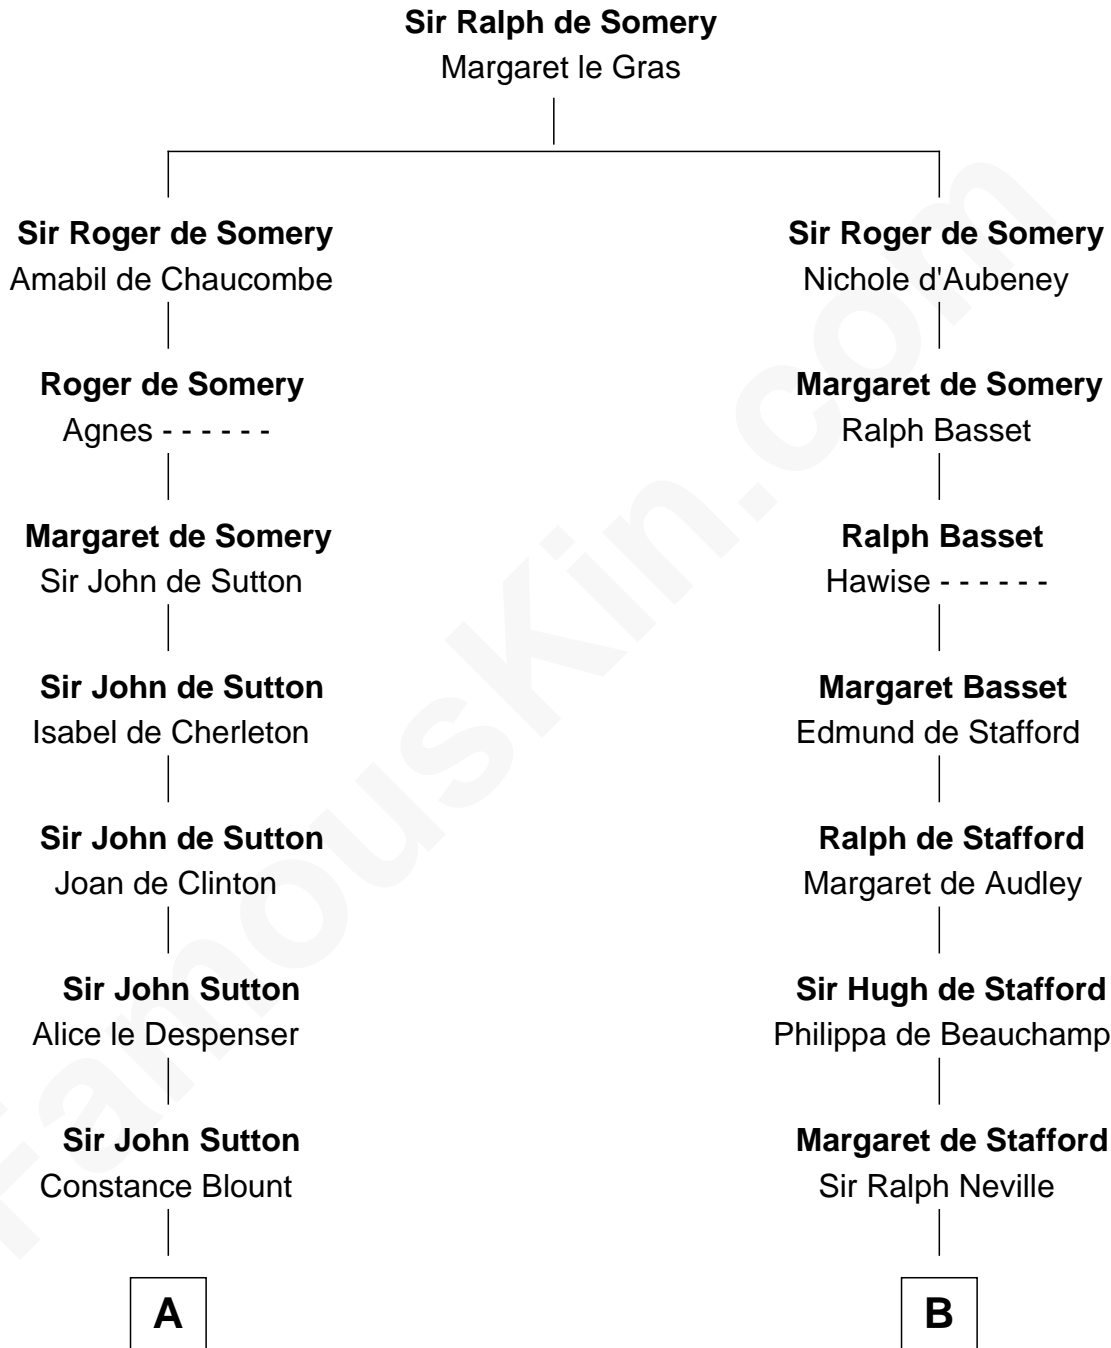

FamousKin.com Relationship Chart of

William Marsh Rice

Founder of Rice University

18th cousin 3 times removed of

Benjamin Harrison V

Signer of the Declaration of Independence

C

John Holbrook

Mary Hunt

Hannah Holbrook

Urban Bates

Sarah Bates

David Rice

David Rice

Patty Hall

William Marsh Rice