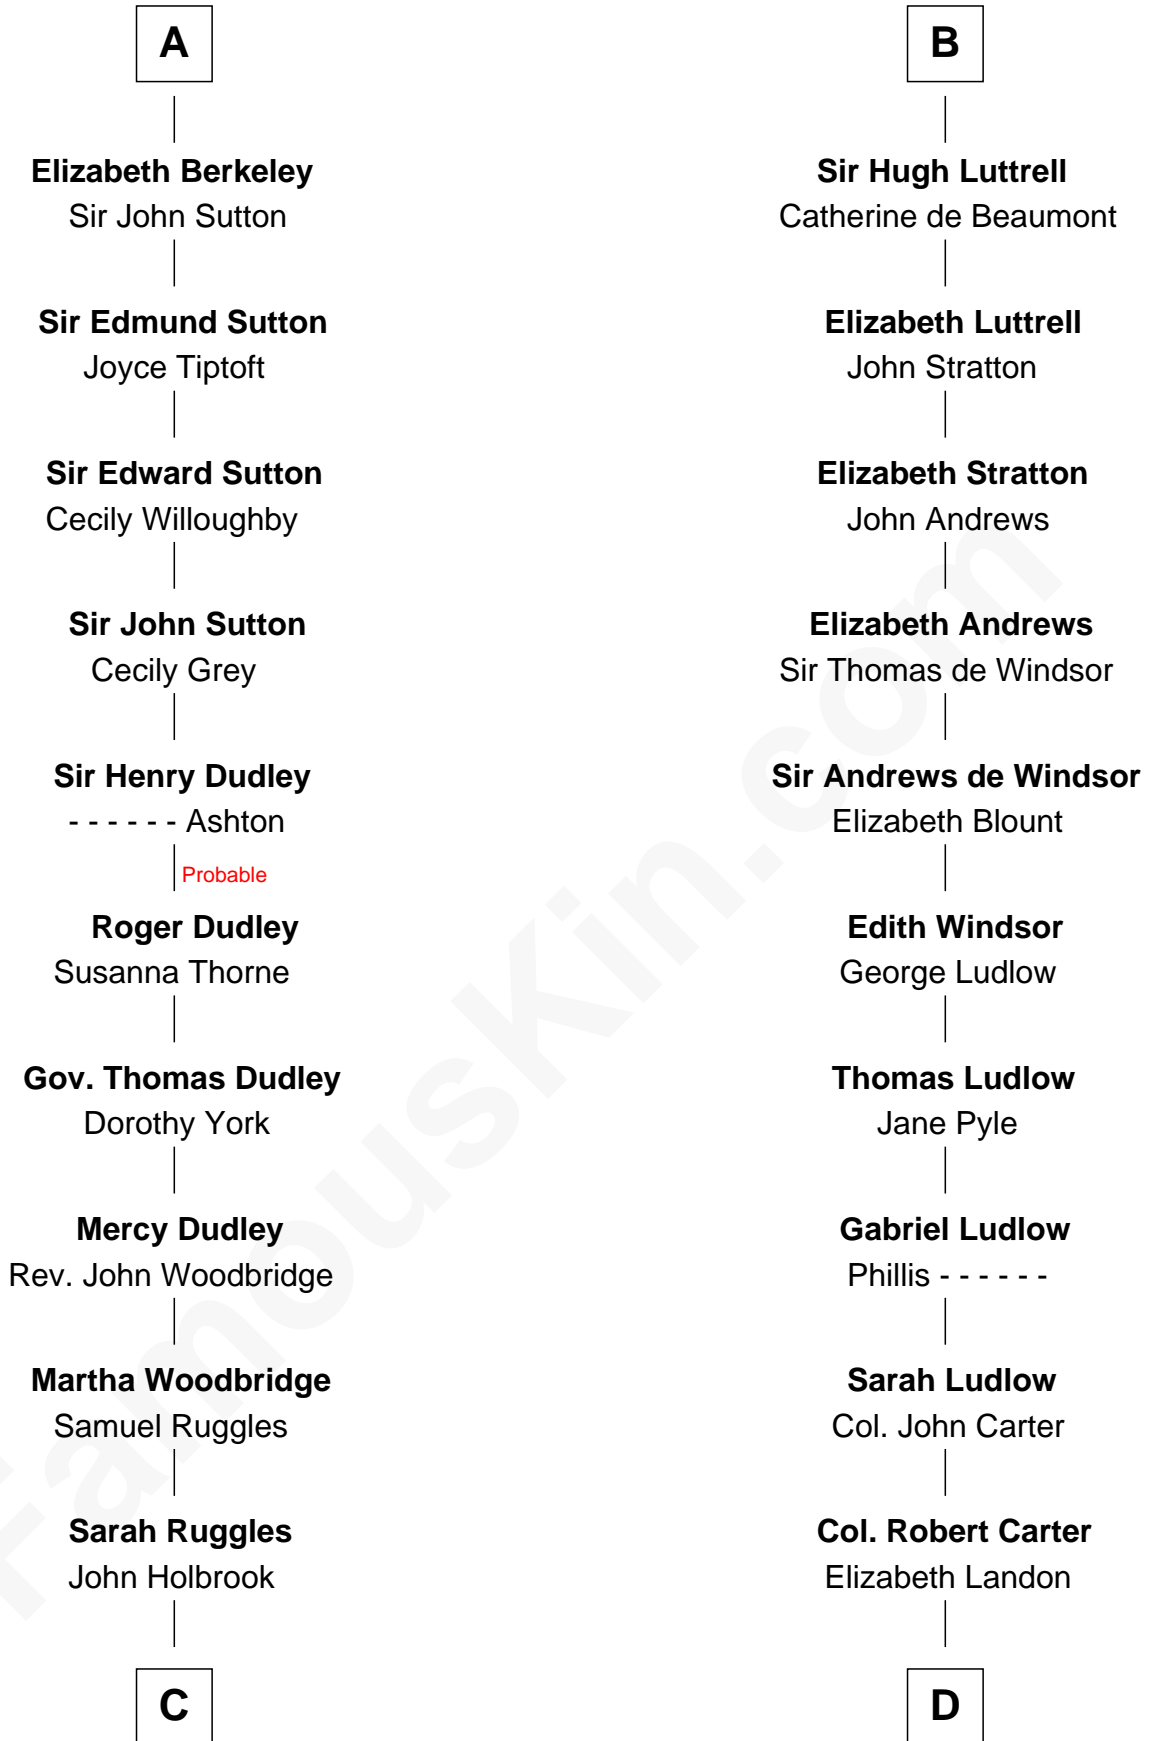

# FamousKin.com Relationship Chart of

**William Marsh Rice**

*Founder of Rice University*

18th cousin 3 times removed of

**Benjamin Harrison V**

*Signer of the Declaration of Independence*

**Richard de Clare**

*Aoife MacMurrough*

**C**

**John Holbrook**

Mary Hunt

**Hannah Holbrook**

Urban Bates

**Sarah Bates**

David Rice

**David Rice**

Patty Hall

**William Marsh Rice**

*Founder of Rice University*

**D**

**Anne Carter**

Benjamin Harrison

**Benjamin Harrison V**