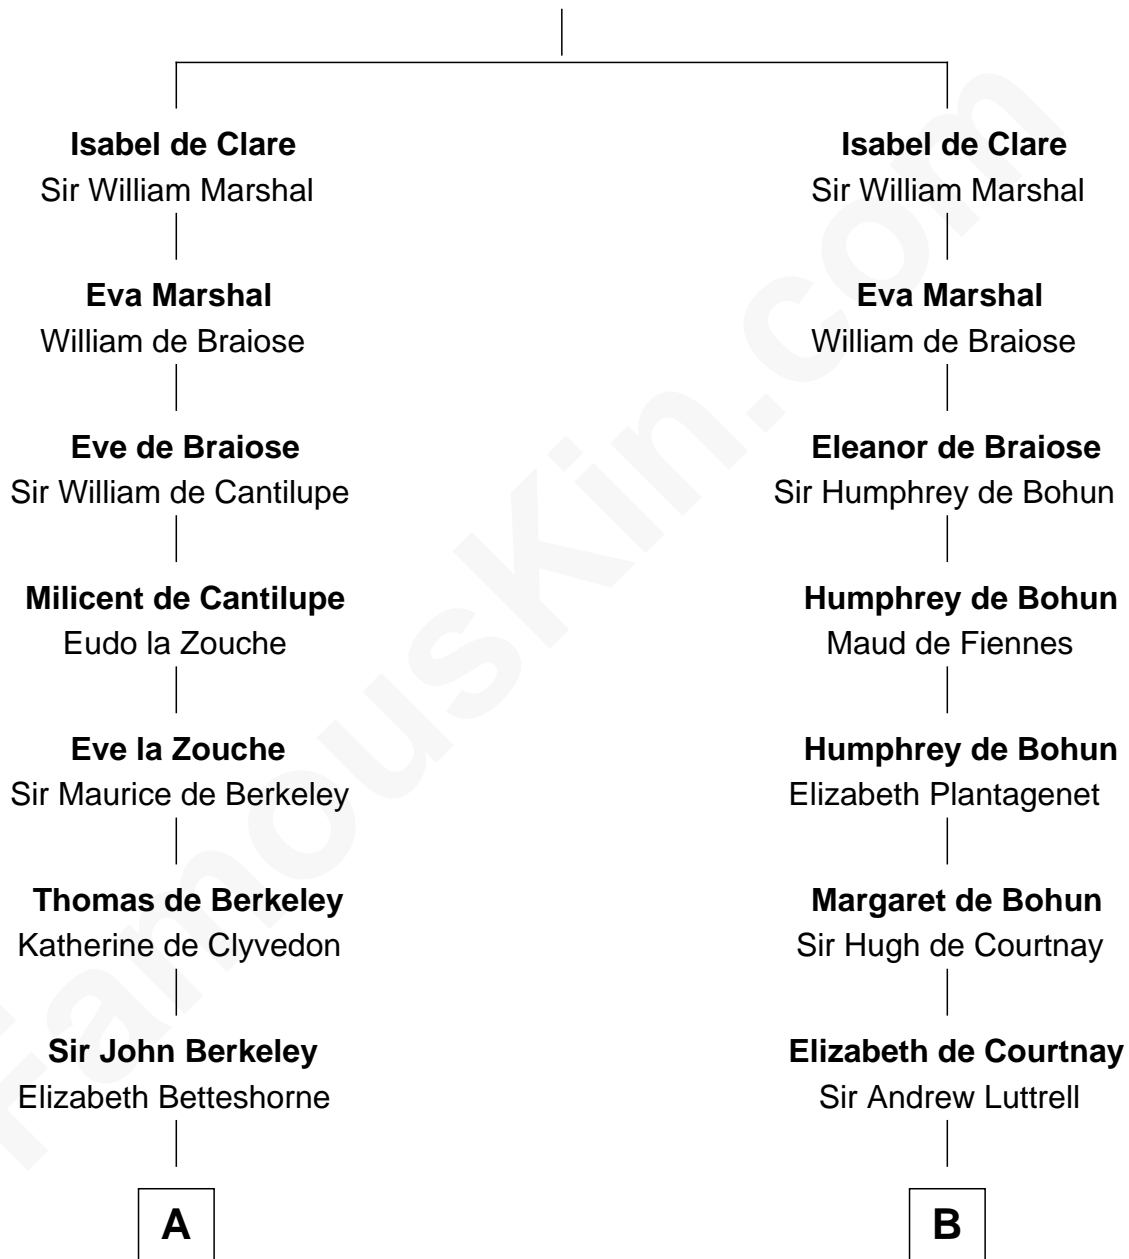

# FamousKin.com Relationship Chart of

**William Marsh Rice**

*Founder of Rice University*

18th cousin 3 times removed of

**Benjamin Harrison V**

*Signer of the Declaration of Independence*

**Richard de Clare**

*Aoife MacMurrough*

**C**

**John Holbrook**

Mary Hunt

**Hannah Holbrook**

Urban Bates

**Sarah Bates**

David Rice

**David Rice**

Patty Hall

**William Marsh Rice**

*Founder of Rice University*

**D**

**Anne Carter**

Benjamin Harrison

**Benjamin Harrison V**