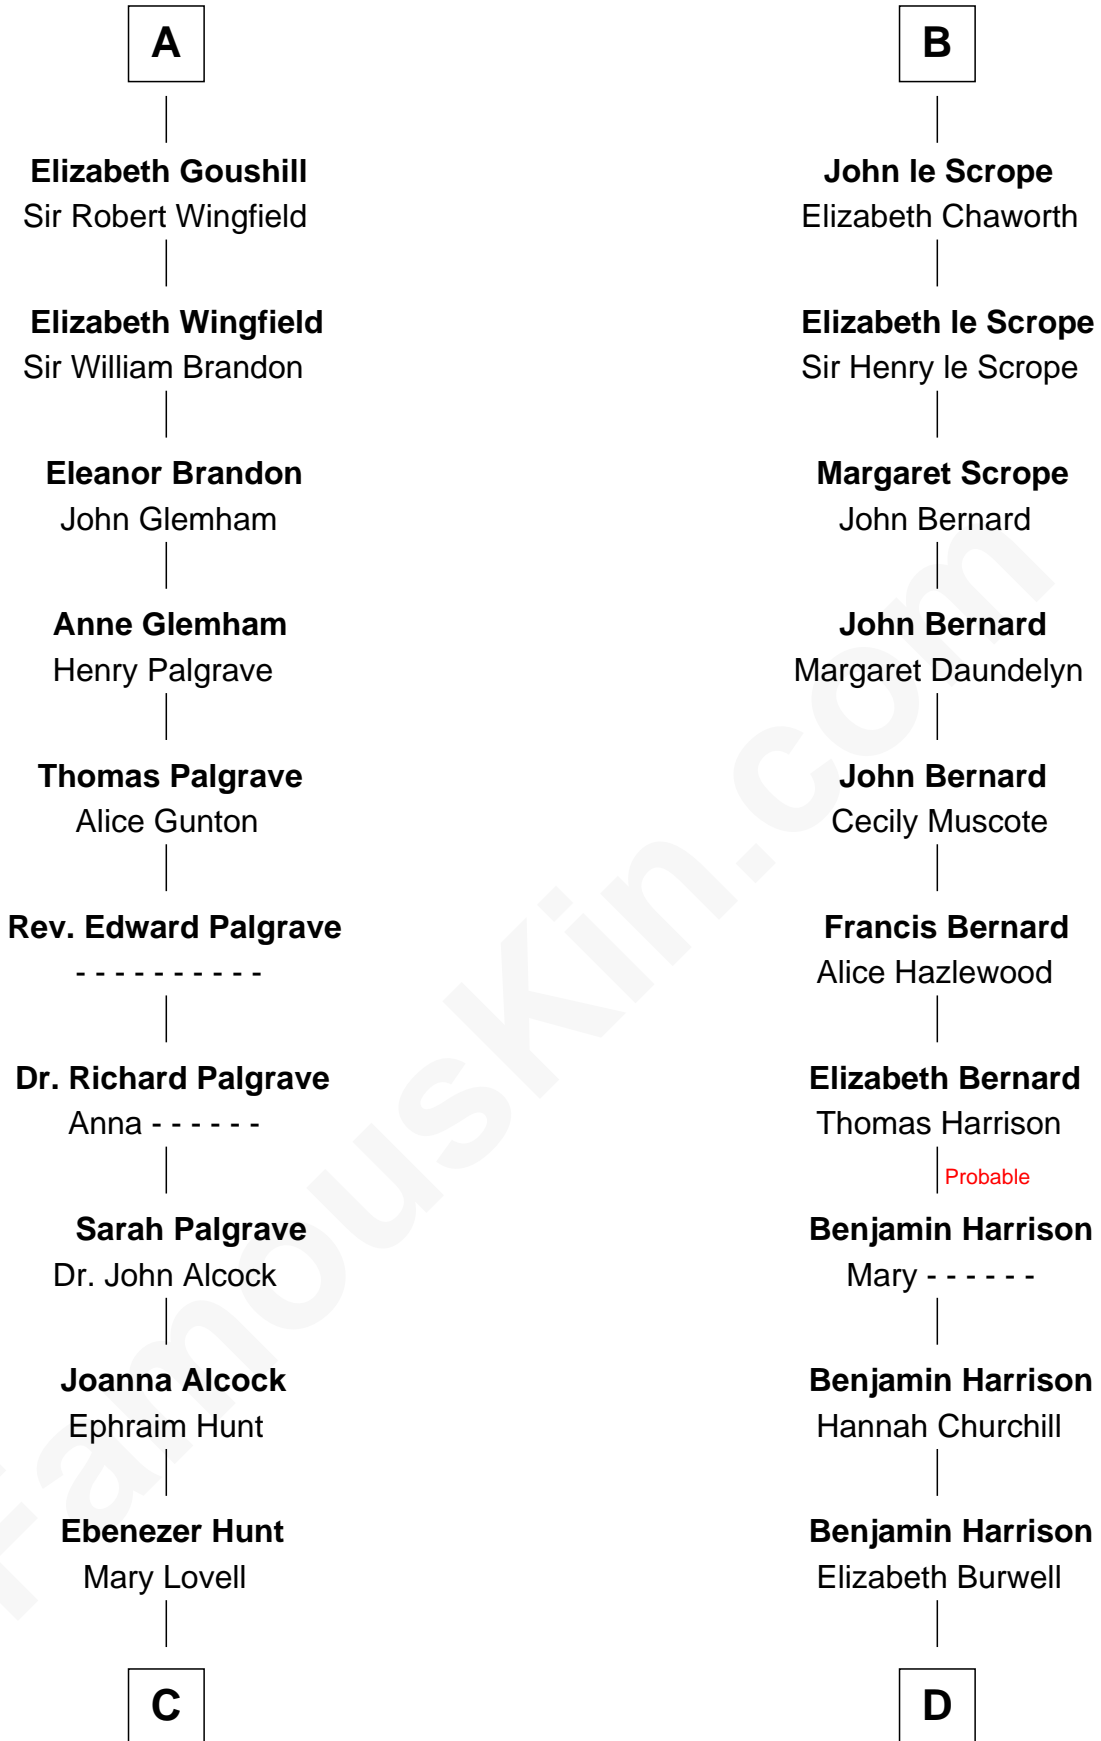

FamousKin.com Relationship Chart of

William Marsh Rice

Founder of Rice University

18th cousin 3 times removed of

Benjamin Harrison V

Signer of the Declaration of Independence

C

Mary Hunt
John Holbrook

Hannah Holbrook
Urban Bates

Sarah Bates
David Rice

David Rice
Patty Hall

William Marsh Rice
Founder of Rice University

D

Benjamin Harrison
Anne Carter

Benjamin Harrison V
Signer of Declaration of Independence