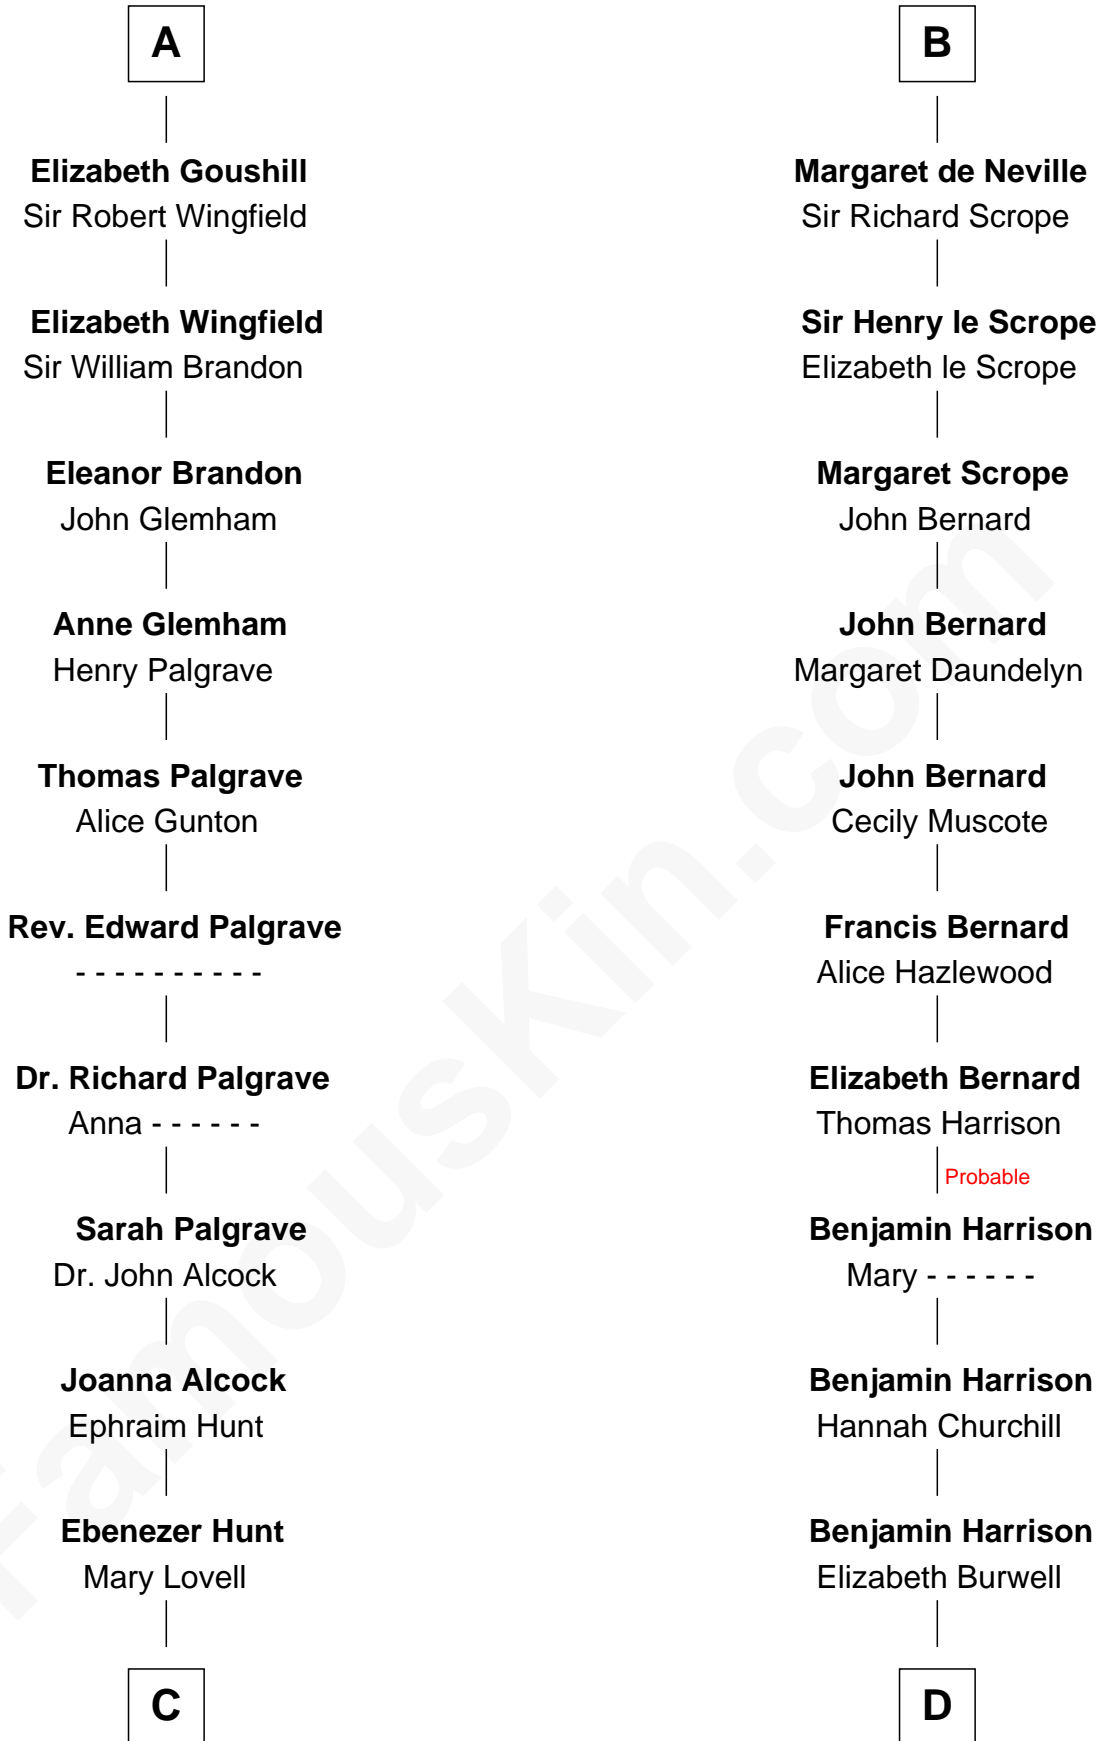

FamousKin.com Relationship Chart of

William Marsh Rice

Founder of Rice University

18th cousin 3 times removed of

Benjamin Harrison V

Signer of the Declaration of Independence

Sir Robert II de Quincy

Hawise of Chester

C

Mary Hunt
John Holbrook

Hannah Holbrook
Urban Bates

Sarah Bates
David Rice

David Rice
Patty Hall

William Marsh Rice
Founder of Rice University

D

Benjamin Harrison
Anne Carter