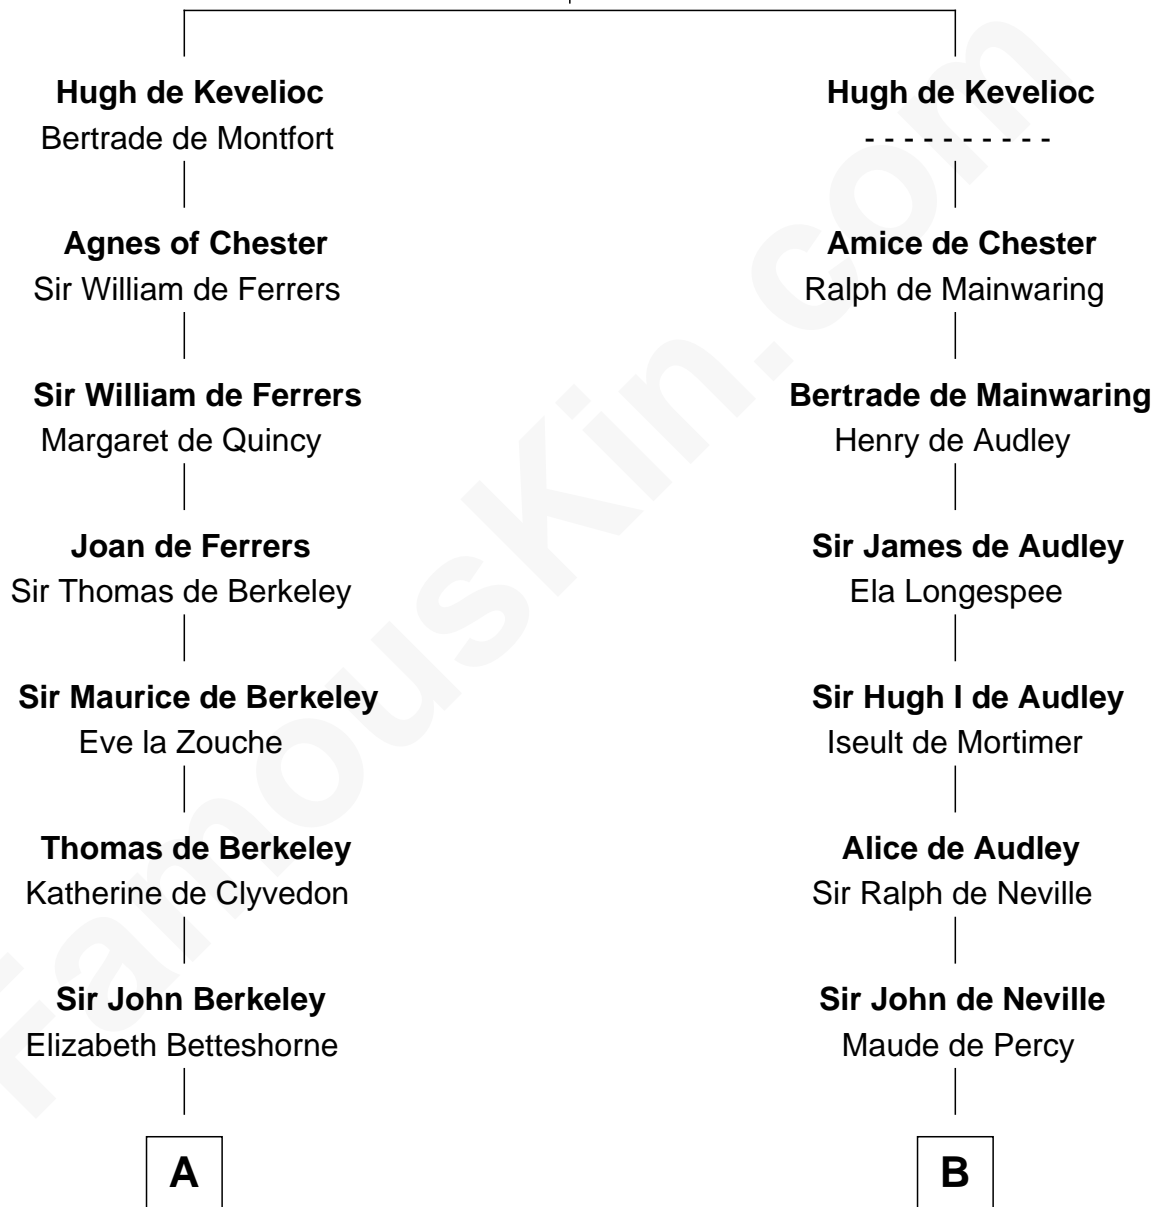

FamousKin.com Relationship Chart of

William Marsh Rice
Founder of Rice University

19th cousin 2 times removed of

Benjamin Harrison V
Signer of the Declaration of Independence

Sir Ranulf de Gernons
Maud of Gloucester

C

John Holbrook

Mary Hunt

Hannah Holbrook

Urban Bates

Sarah Bates

David Rice

David Rice