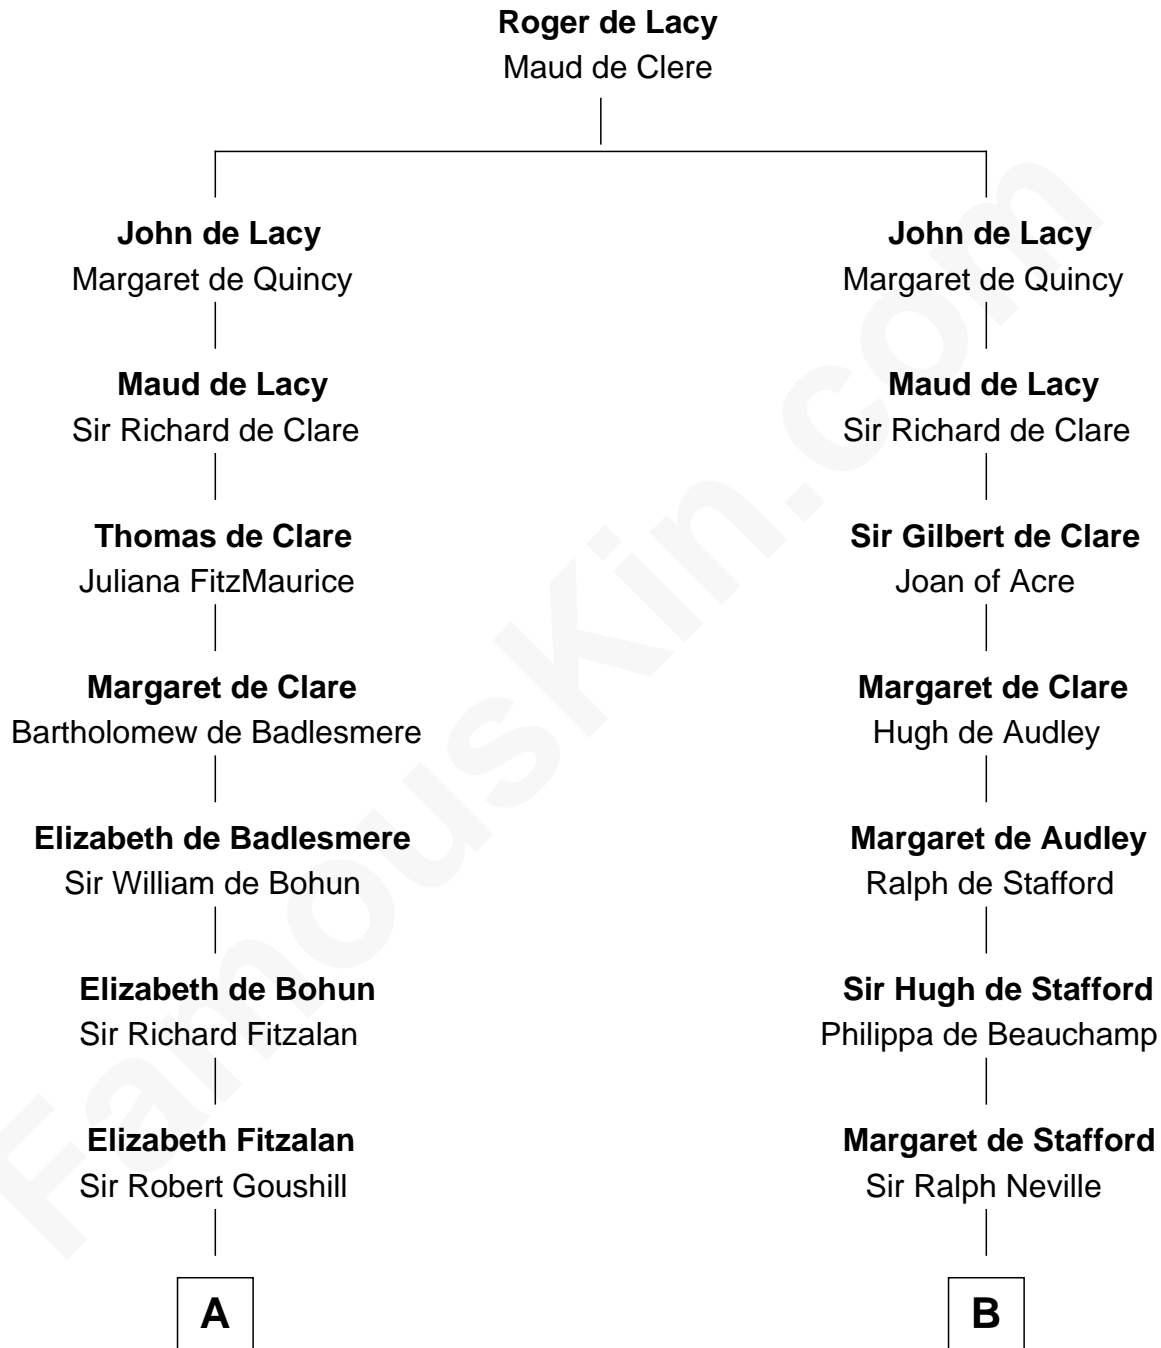

# FamousKin.com Relationship Chart of

**William Marsh Rice**  
*Founder of Rice University*

18th cousin 3 times removed of

**Benjamin Harrison V**  
*Signer of the Declaration of Independence*

**C**

**Mary Hunt**  
John Holbrook

**Hannah Holbrook**  
Urban Bates

**Sarah Bates**  
David Rice

**David Rice**  
Patty Hall

**William Marsh Rice**  
*Founder of Rice University*

**D**

**Benjamin Harrison**  
Anne Carter

**Benjamin Harrison V**  
*Signer of Declaration of Independence*

FamousKin.com