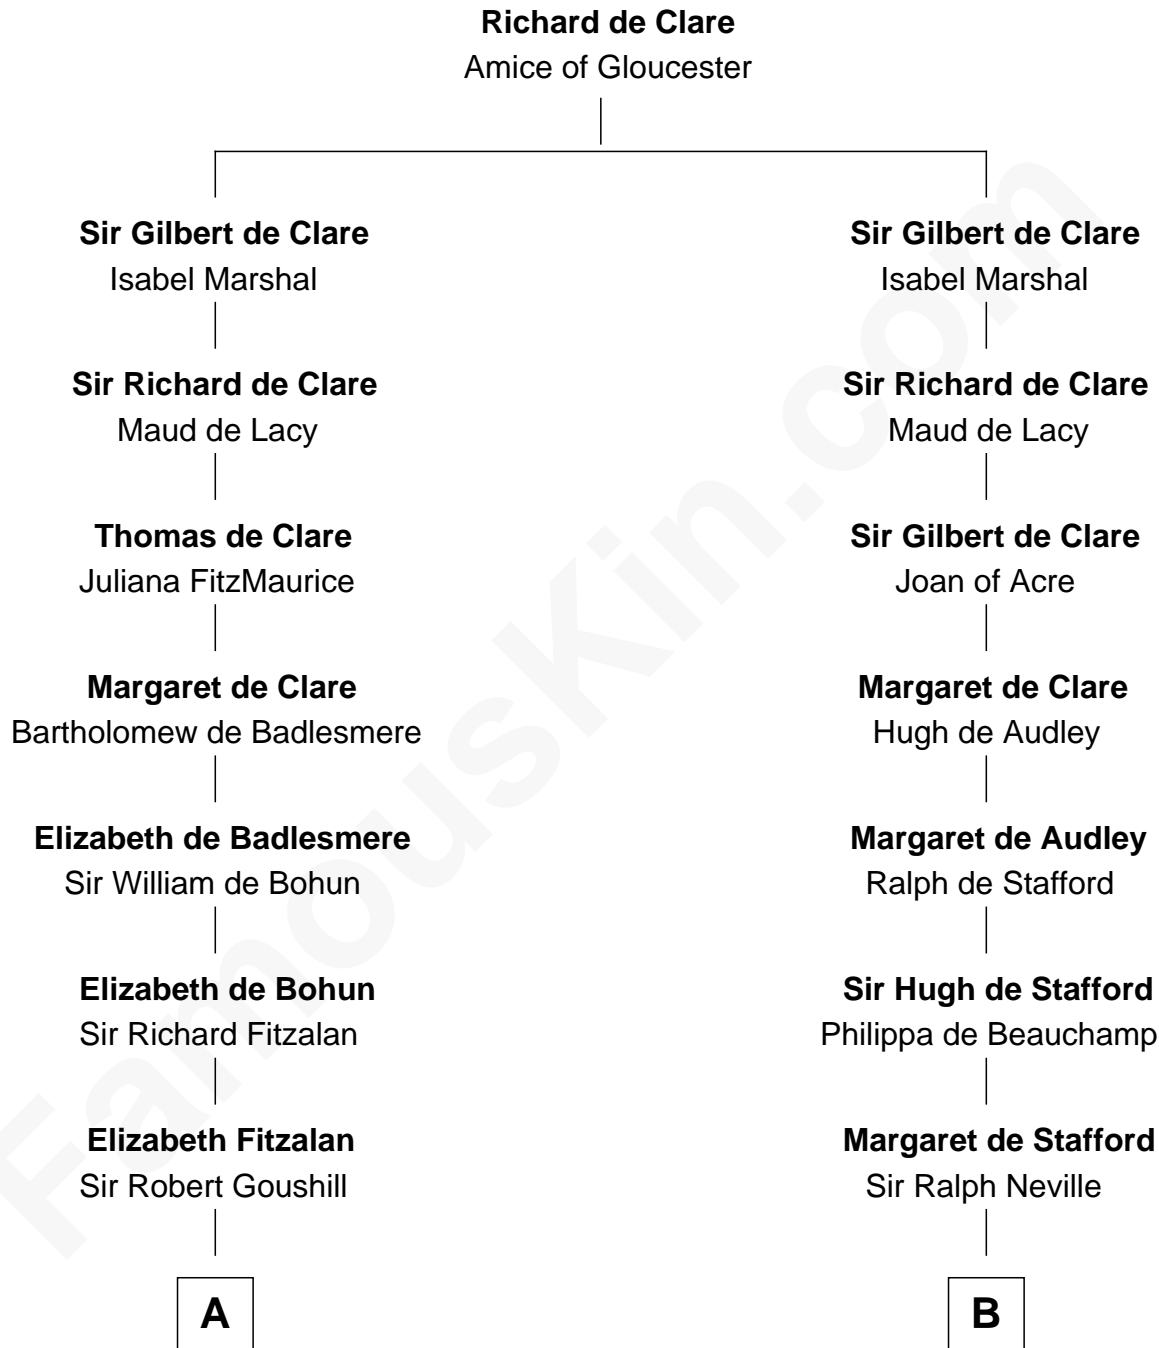

FamousKin.com Relationship Chart of

William Marsh Rice

Founder of Rice University

18th cousin 3 times removed of

Benjamin Harrison V

Signer of the Declaration of Independence

C

Mary Hunt
John Holbrook

Hannah Holbrook
Urban Bates

Sarah Bates
David Rice

David Rice
Patty Hall

William Marsh Rice
Founder of Rice University

D

Benjamin Harrison
Anne Carter

Benjamin Harrison V
Signer of Declaration of Independence

FamousKin.com