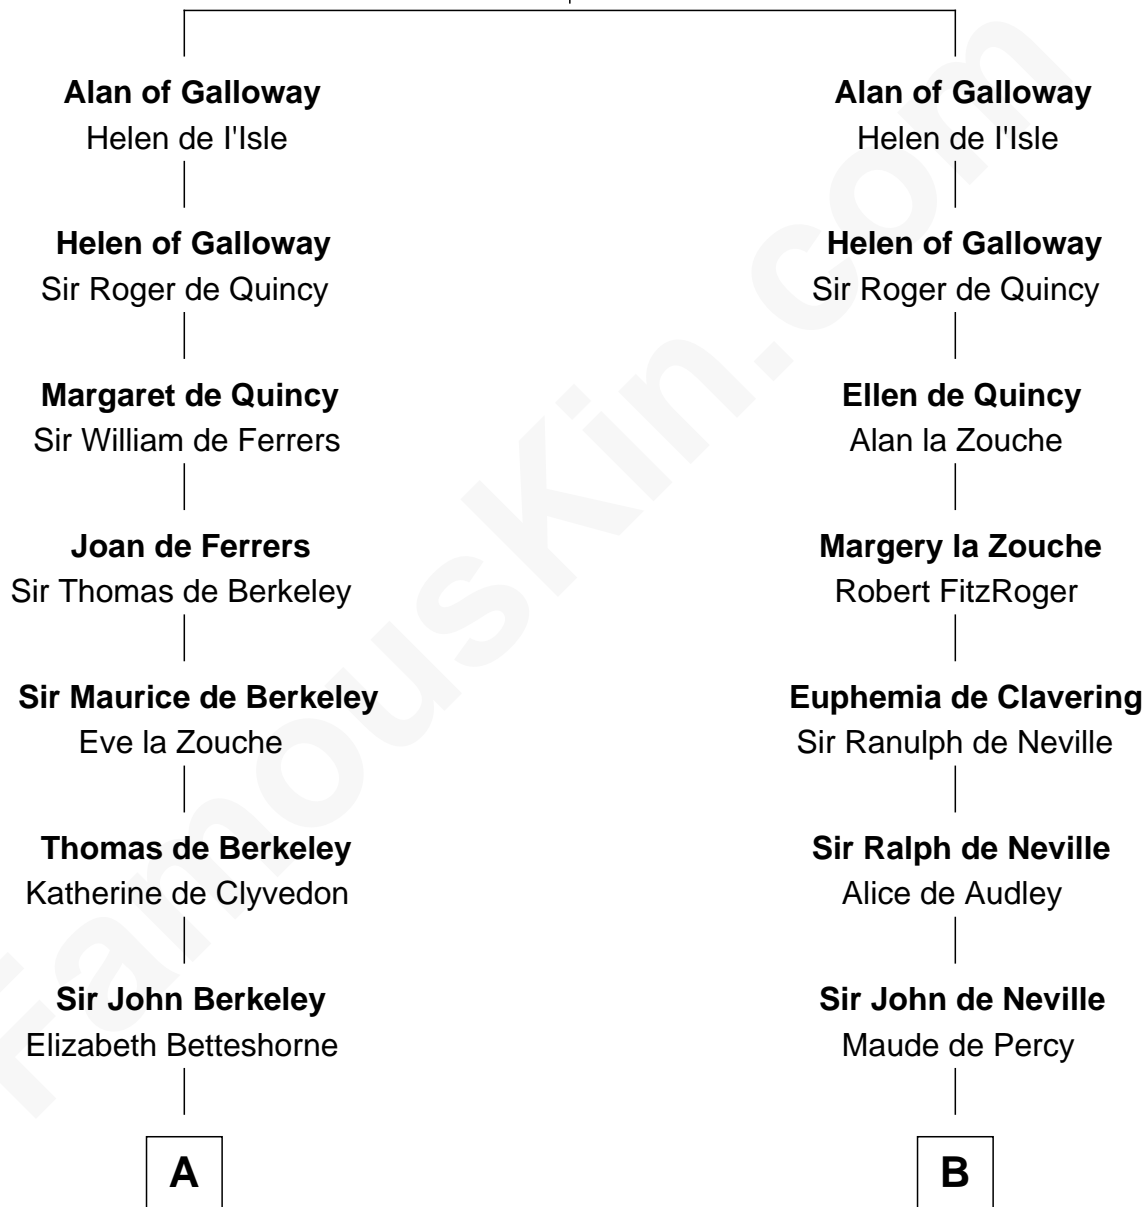

FamousKin.com Relationship Chart of

William Marsh Rice

Founder of Rice University

19th cousin 2 times removed of

Benjamin Harrison V

Signer of the Declaration of Independence

Roland of Galloway

Helena de Morville