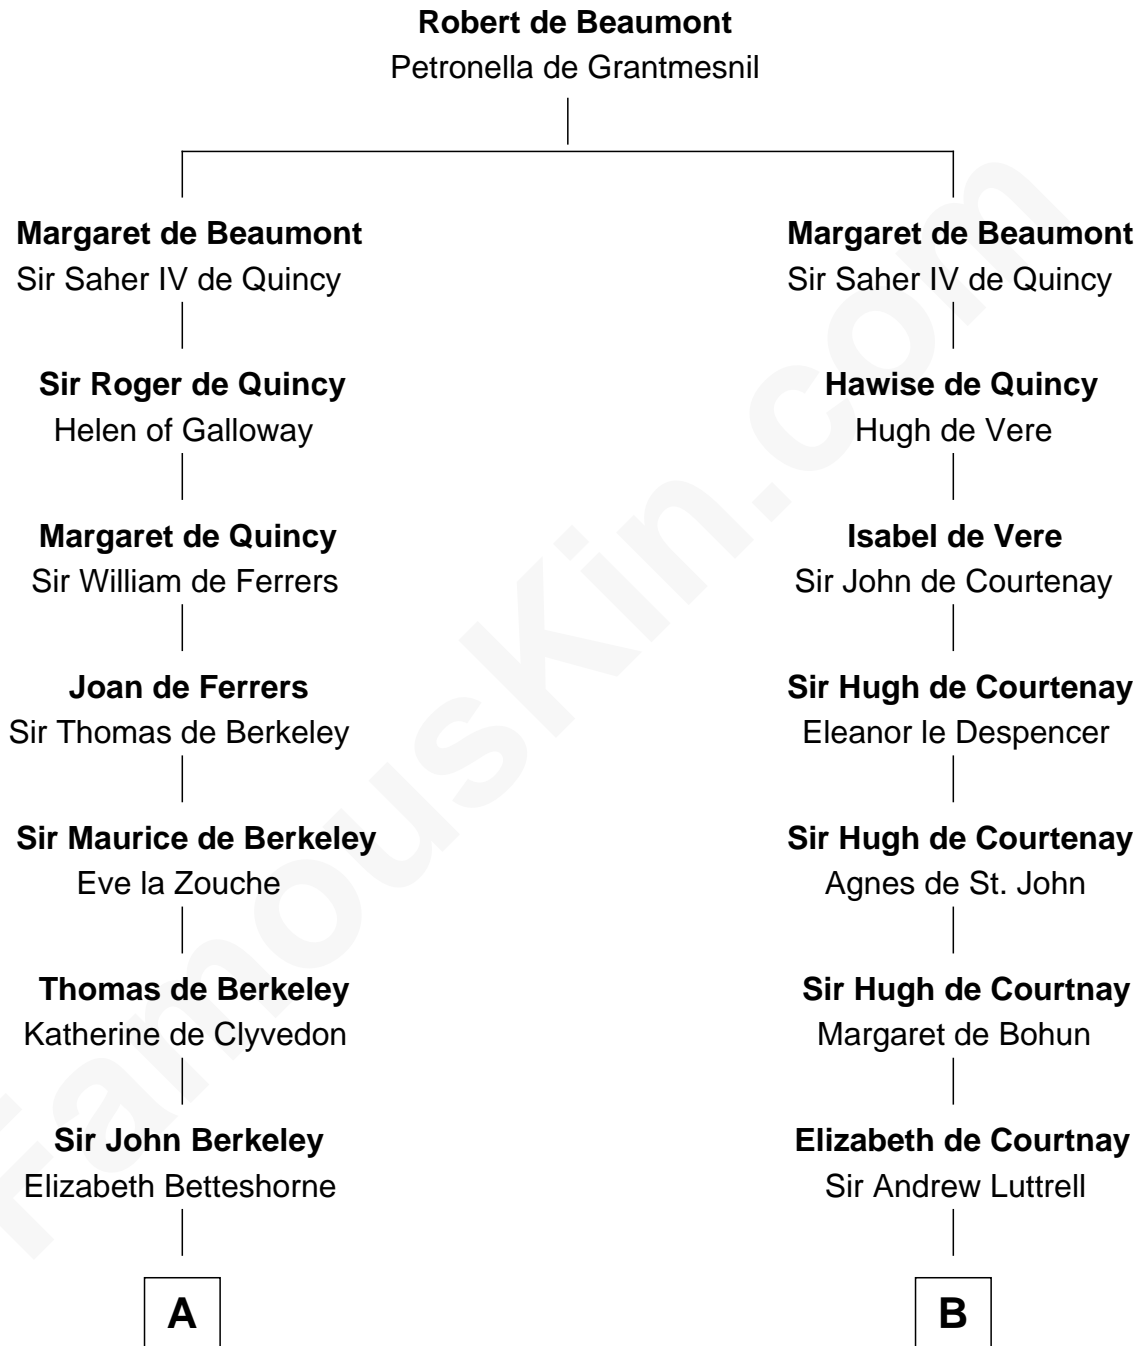

FamousKin.com Relationship Chart of

William Marsh Rice
Founder of Rice University

18th cousin 3 times removed of

Benjamin Harrison V
Signer of the Declaration of Independence

C

John Holbrook

Mary Hunt

Hannah Holbrook

Urban Bates

Sarah Bates

David Rice

David Rice

Patty Hall

William Marsh Rice

Founder of Rice University

D