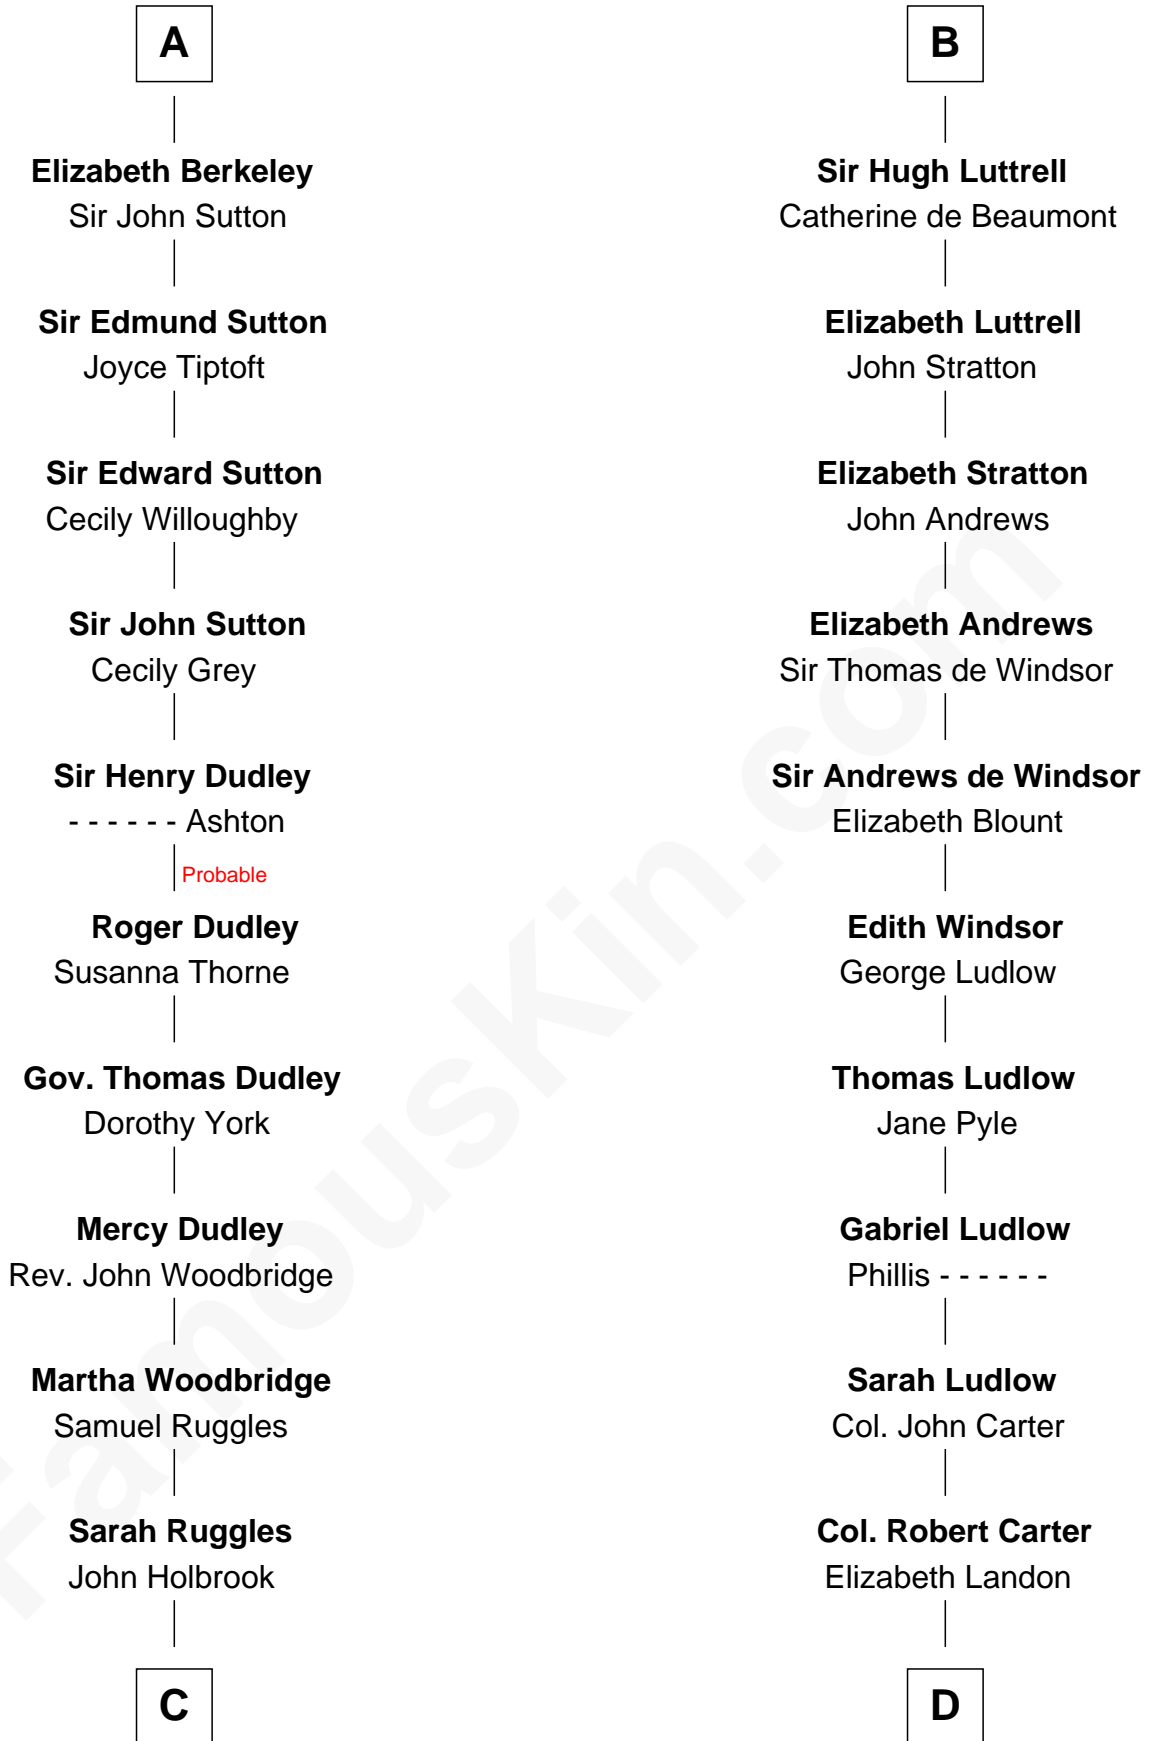

FamousKin.com Relationship Chart of

William Marsh Rice
Founder of Rice University

18th cousin 3 times removed of

Benjamin Harrison V
Signer of the Declaration of Independence

C

John Holbrook

Mary Hunt

Hannah Holbrook

Urban Bates

Sarah Bates

David Rice

David Rice

Patty Hall

William Marsh Rice

Founder of Rice University

D