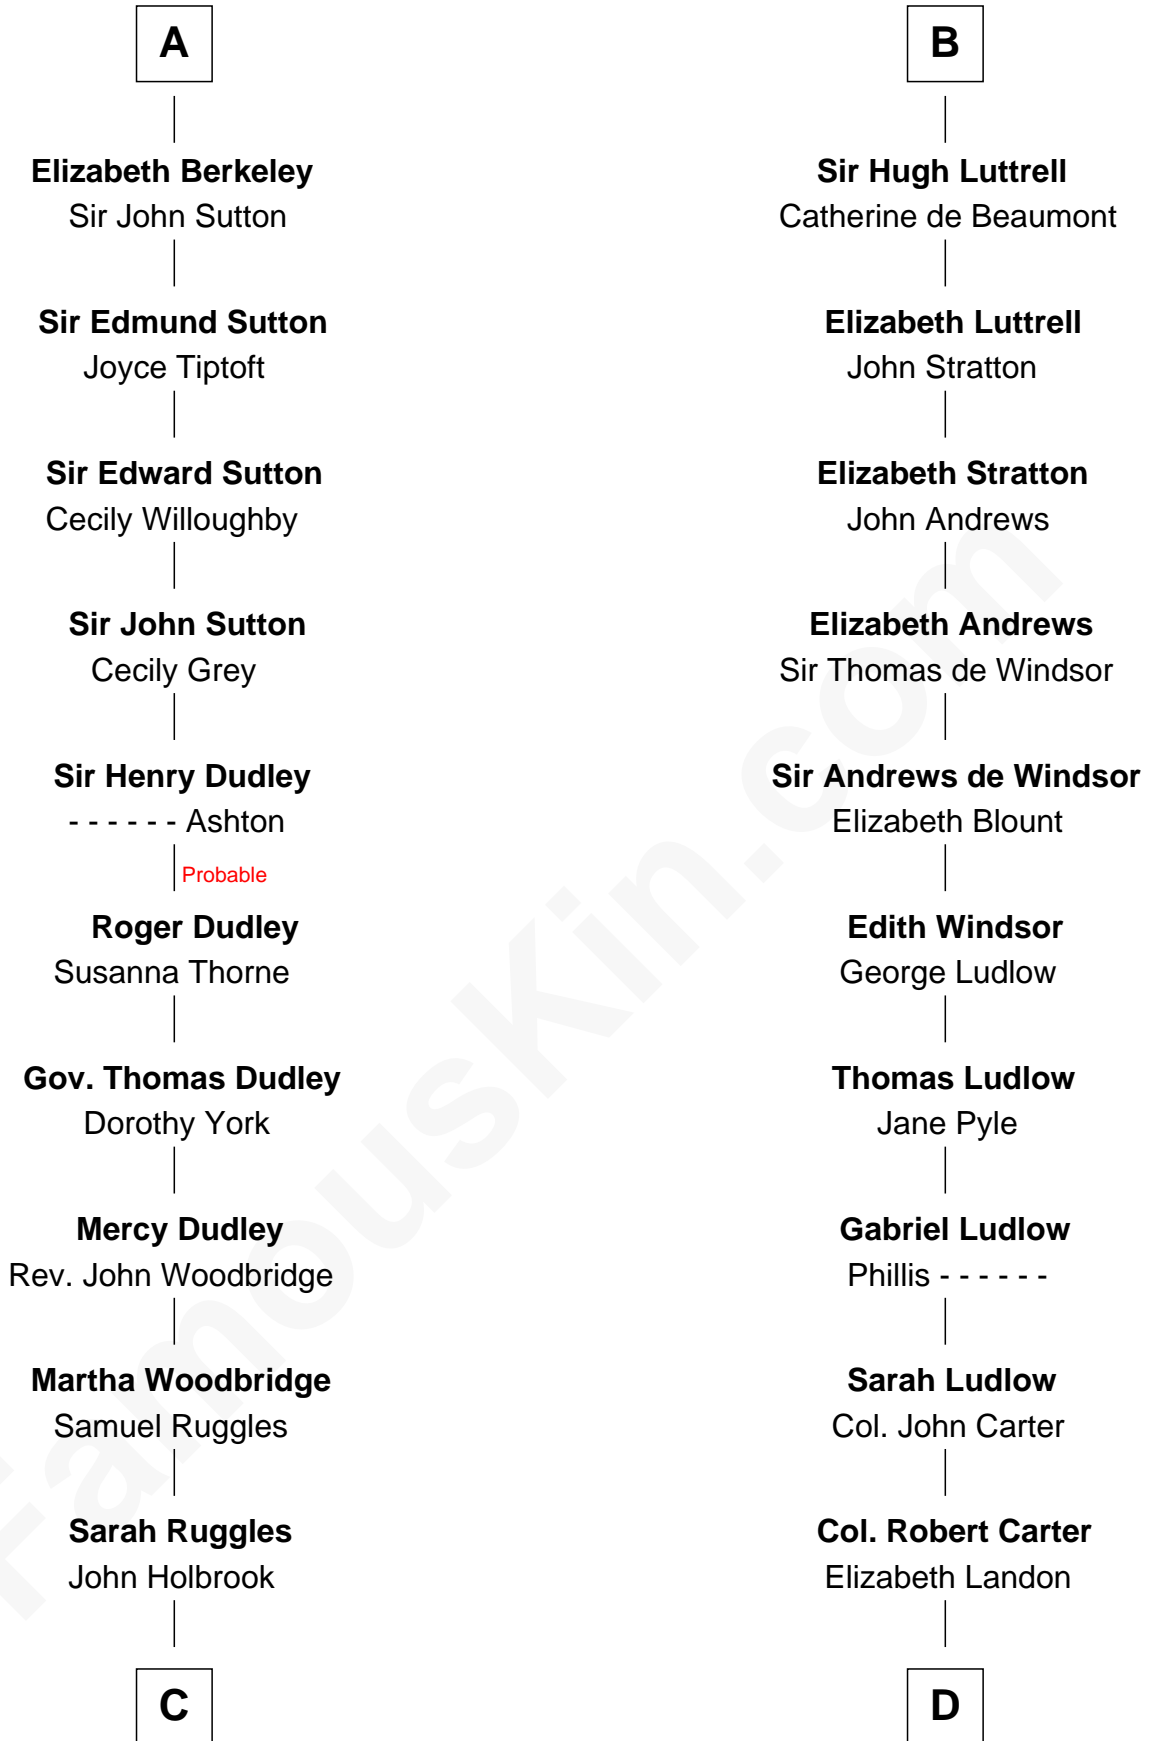

# FamousKin.com Relationship Chart of

**William Marsh Rice**

*Founder of Rice University*

18th cousin 3 times removed of

**Benjamin Harrison V**

*Signer of the Declaration of Independence*

**Robert de Quincy**

**Sir Saher IV de Quincy**

Margaret de Beaumont

**Hawise de Quincy**

Hugh de Vere

**Isabel de Vere**

Sir John de Courtenay

**Sir Hugh de Courtenay**

Eleanor le Despencer

**Sir Hugh de Courtenay**

Agnes de St. John

**Sir Hugh de Courtnay**

Margaret de Bohun

**Elizabeth de Courtnay**

Sir Andrew Luttrell

**B**

**C**

**John Holbrook**

Mary Hunt

**Hannah Holbrook**

Urban Bates

**Sarah Bates**

David Rice

**David Rice**

Patty Hall