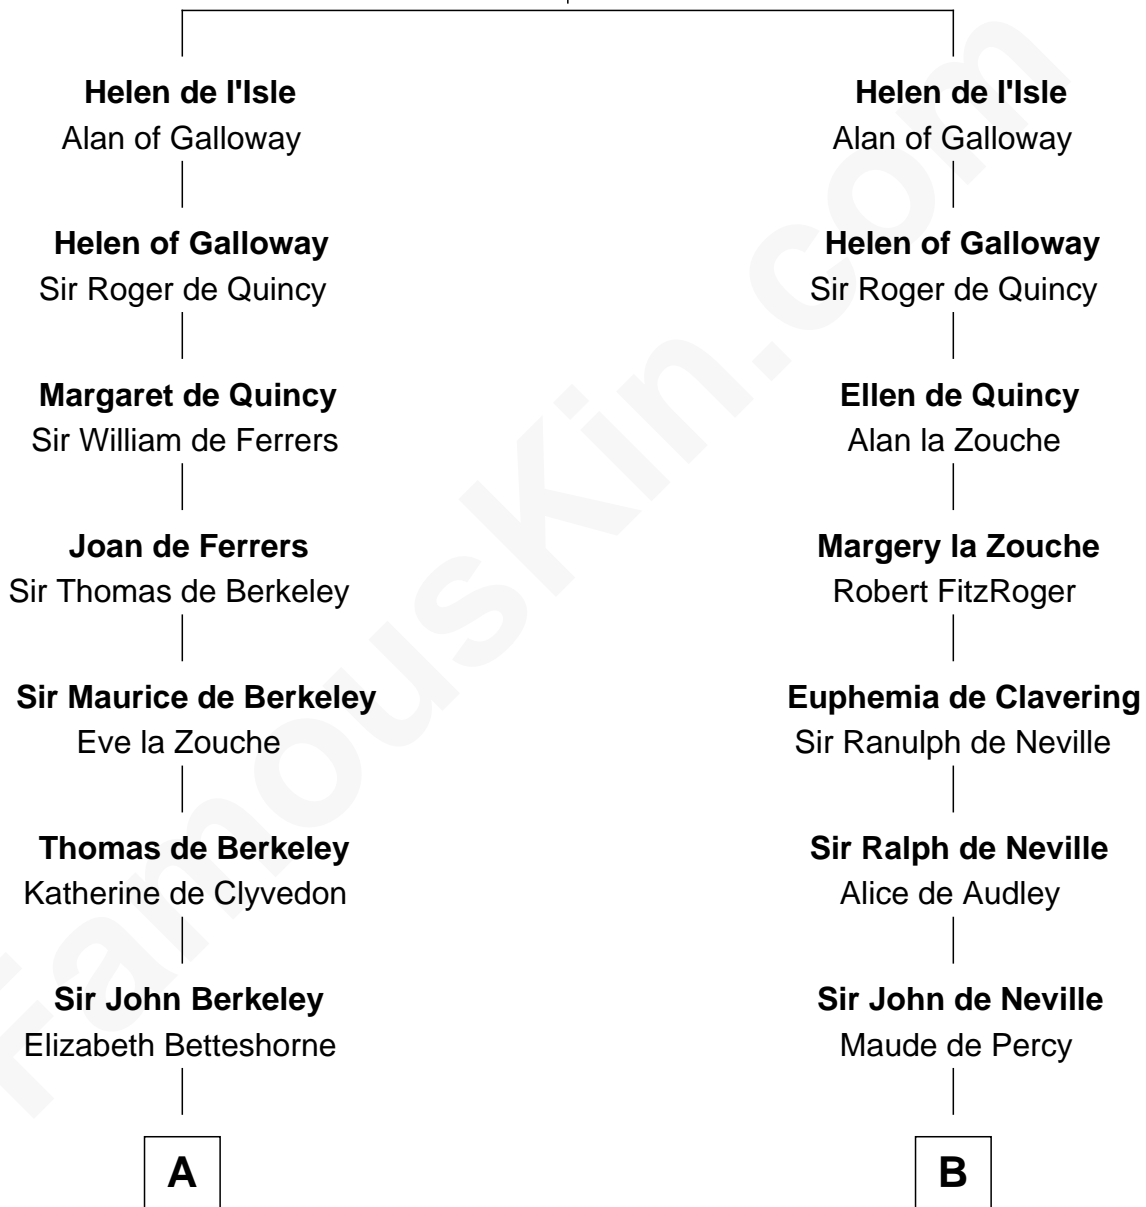

FamousKin.com Relationship Chart of

William Marsh Rice
Founder of Rice University

19th cousin 2 times removed of

Benjamin Harrison V
Signer of the Declaration of Independence

Reginald de l'Isle
Fonia of Moray

C

John Holbrook

Mary Hunt

Hannah Holbrook

Urban Bates

Sarah Bates

David Rice

David Rice