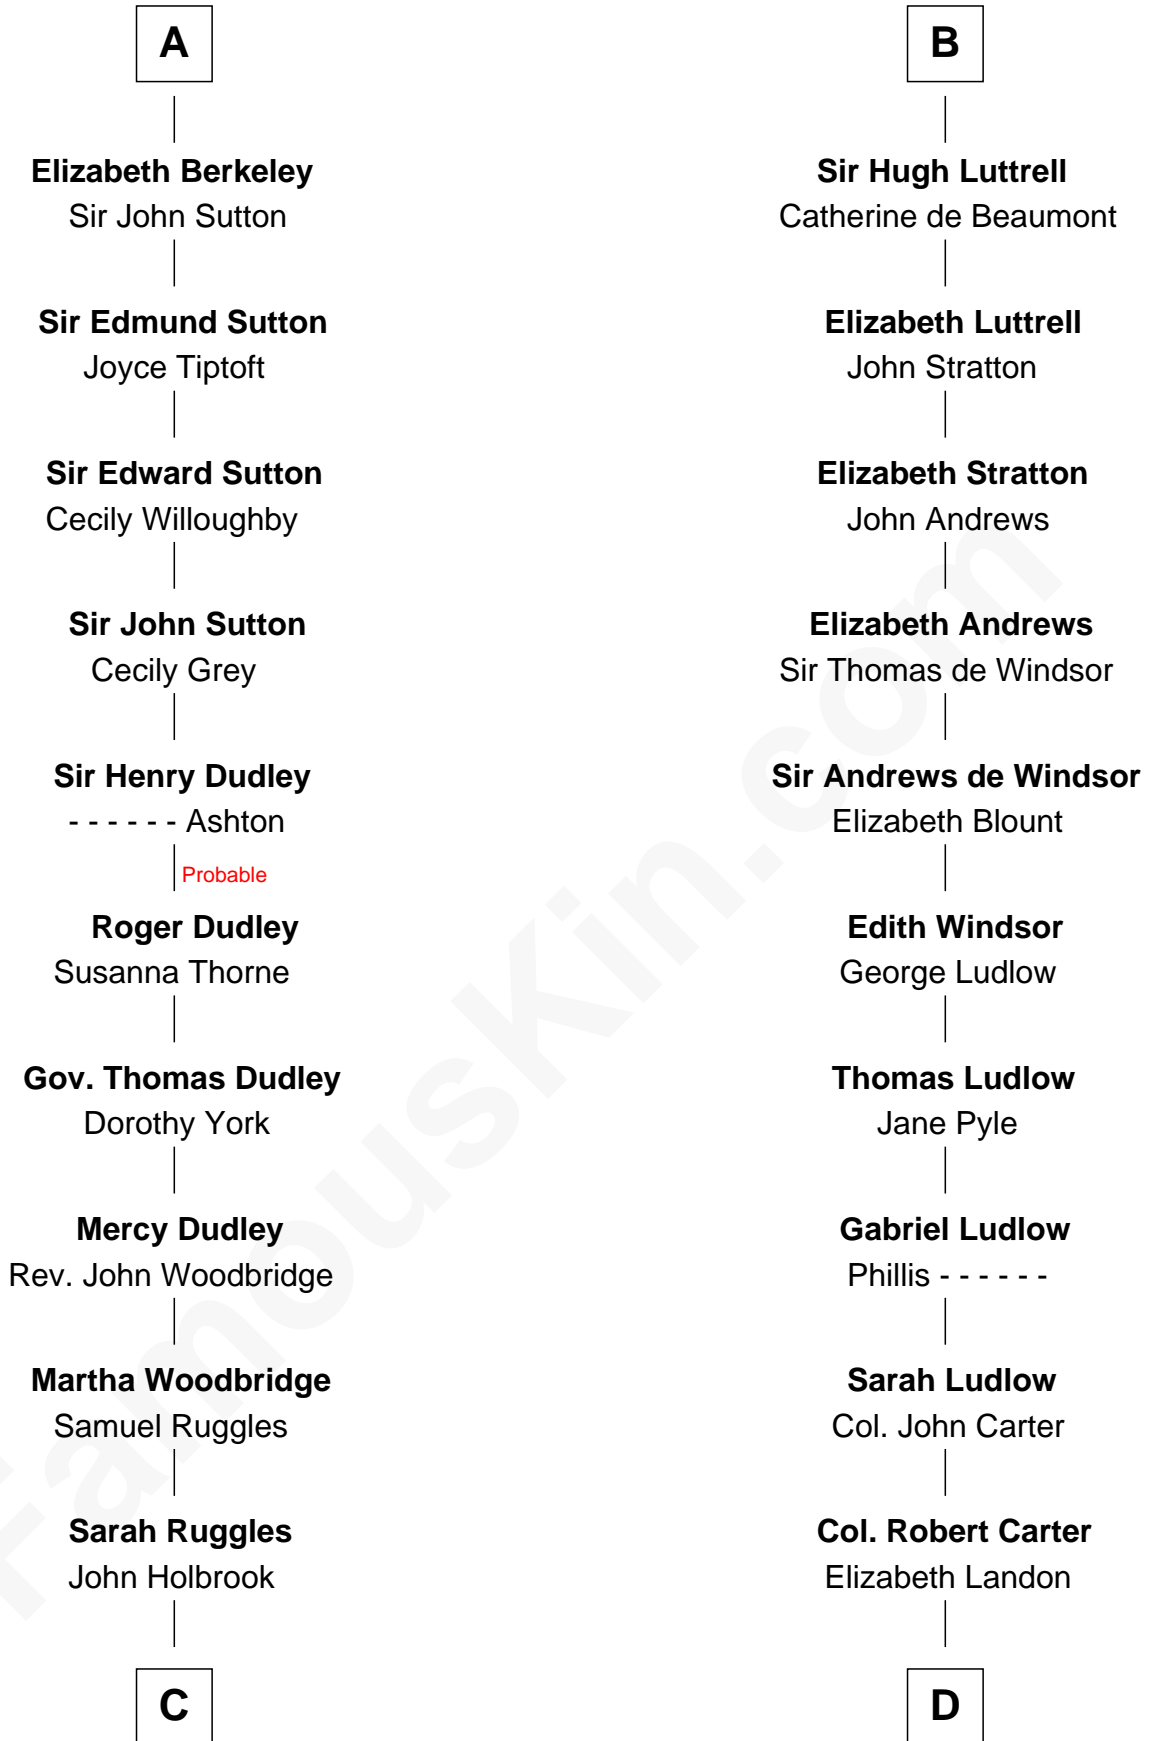

FamousKin.com Relationship Chart of

William Marsh Rice

Founder of Rice University

18th cousin 3 times removed of

Benjamin Harrison V

Signer of the Declaration of Independence

John FitzGilbert
Sybilla of Salisbury

C

John Holbrook

Mary Hunt

Hannah Holbrook

Urban Bates

Sarah Bates

David Rice

David Rice

Patty Hall

William Marsh Rice

Founder of Rice University

D

Anne Carter

Benjamin Harrison

Benjamin Harrison V

Signer of Declaration of Independence