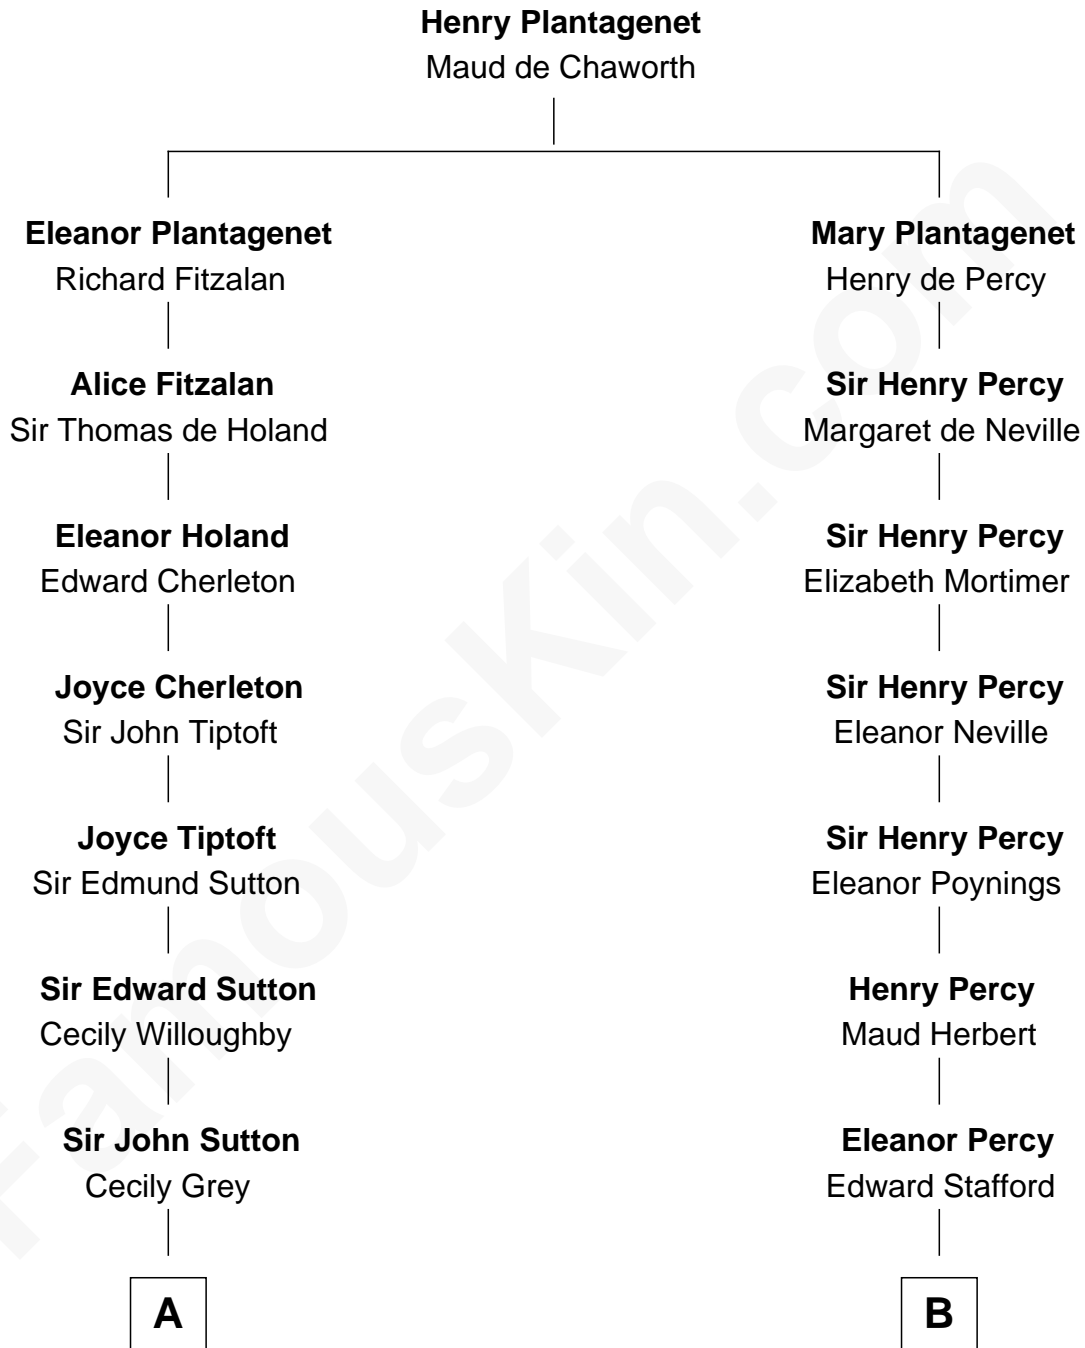

FamousKin.com Relationship Chart of

William Marsh Rice
Founder of Rice University

17th cousin 3 times removed of

Harry F. Byrd
50th Governor of Virginia

C

Richard Evelyn Byrd

Anne Harrison

Col. William Byrd

Jane Meriwether Rivers

Richard Evelyn Byrd

Eleanor Bolling Flood

Harry F. Byrd

50th Governor of Virginia

FamousKin.com