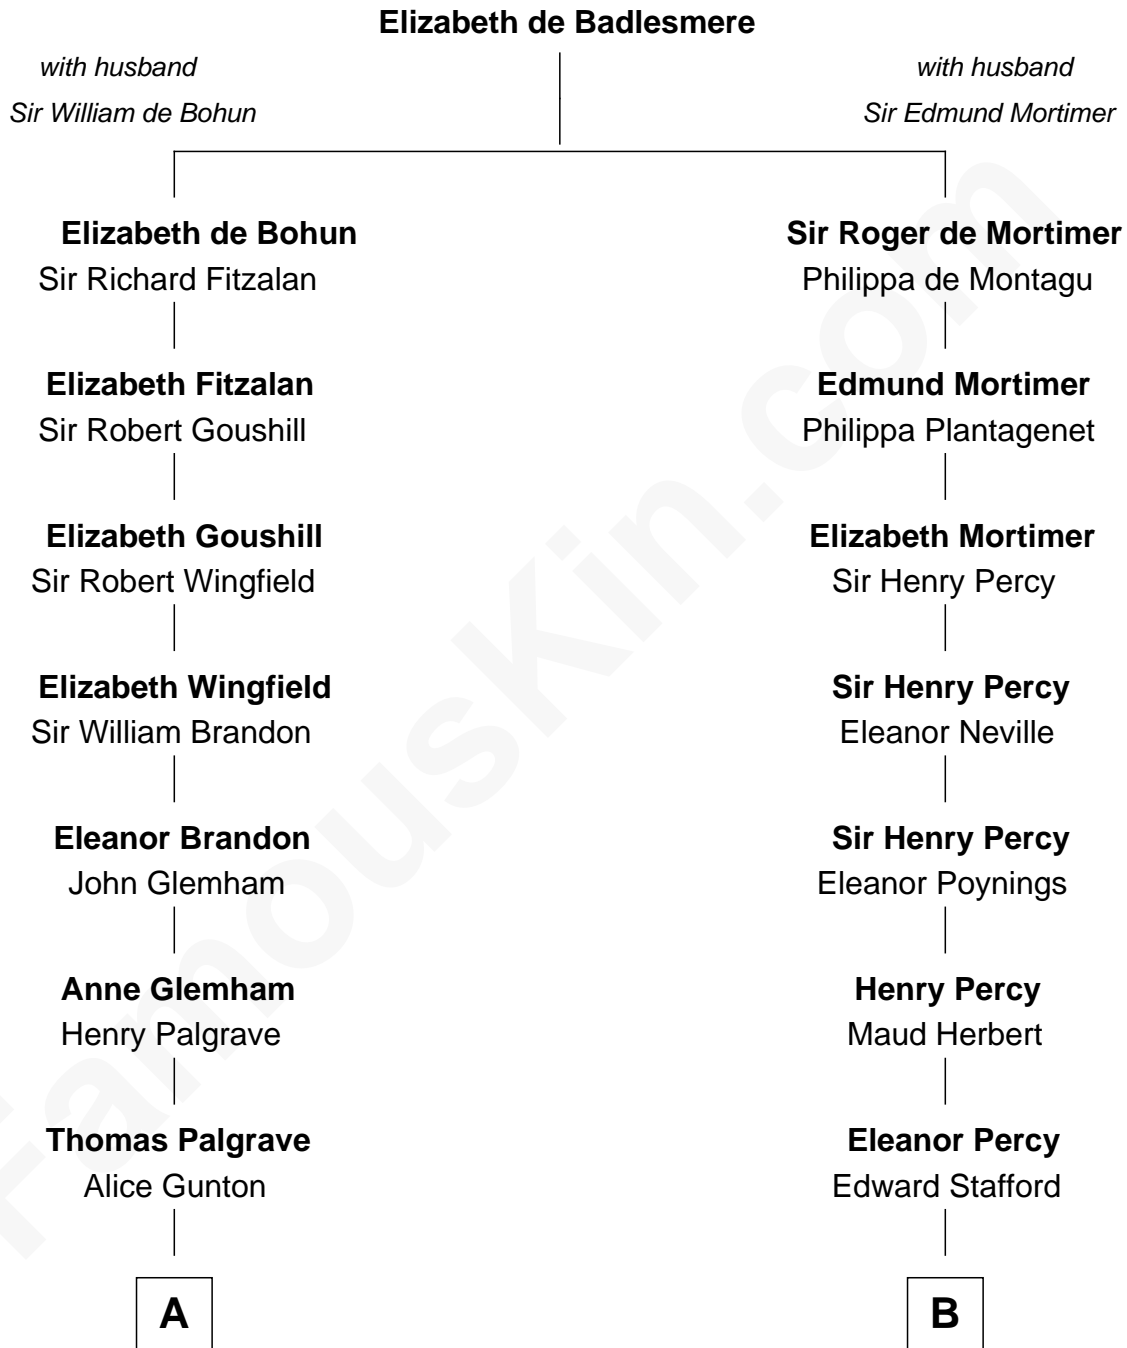

FamousKin.com
Relationship Chart of
William Marsh Rice
Founder of Rice University

16th cousin 4 times removed of

Harry F. Byrd
50th Governor of Virginia

C

Richard Evelyn Byrd

Anne Harrison

Col. William Byrd

Jane Meriwether Rivers

Richard Evelyn Byrd

Eleanor Bolling Flood

Harry F. Byrd

50th Governor of Virginia