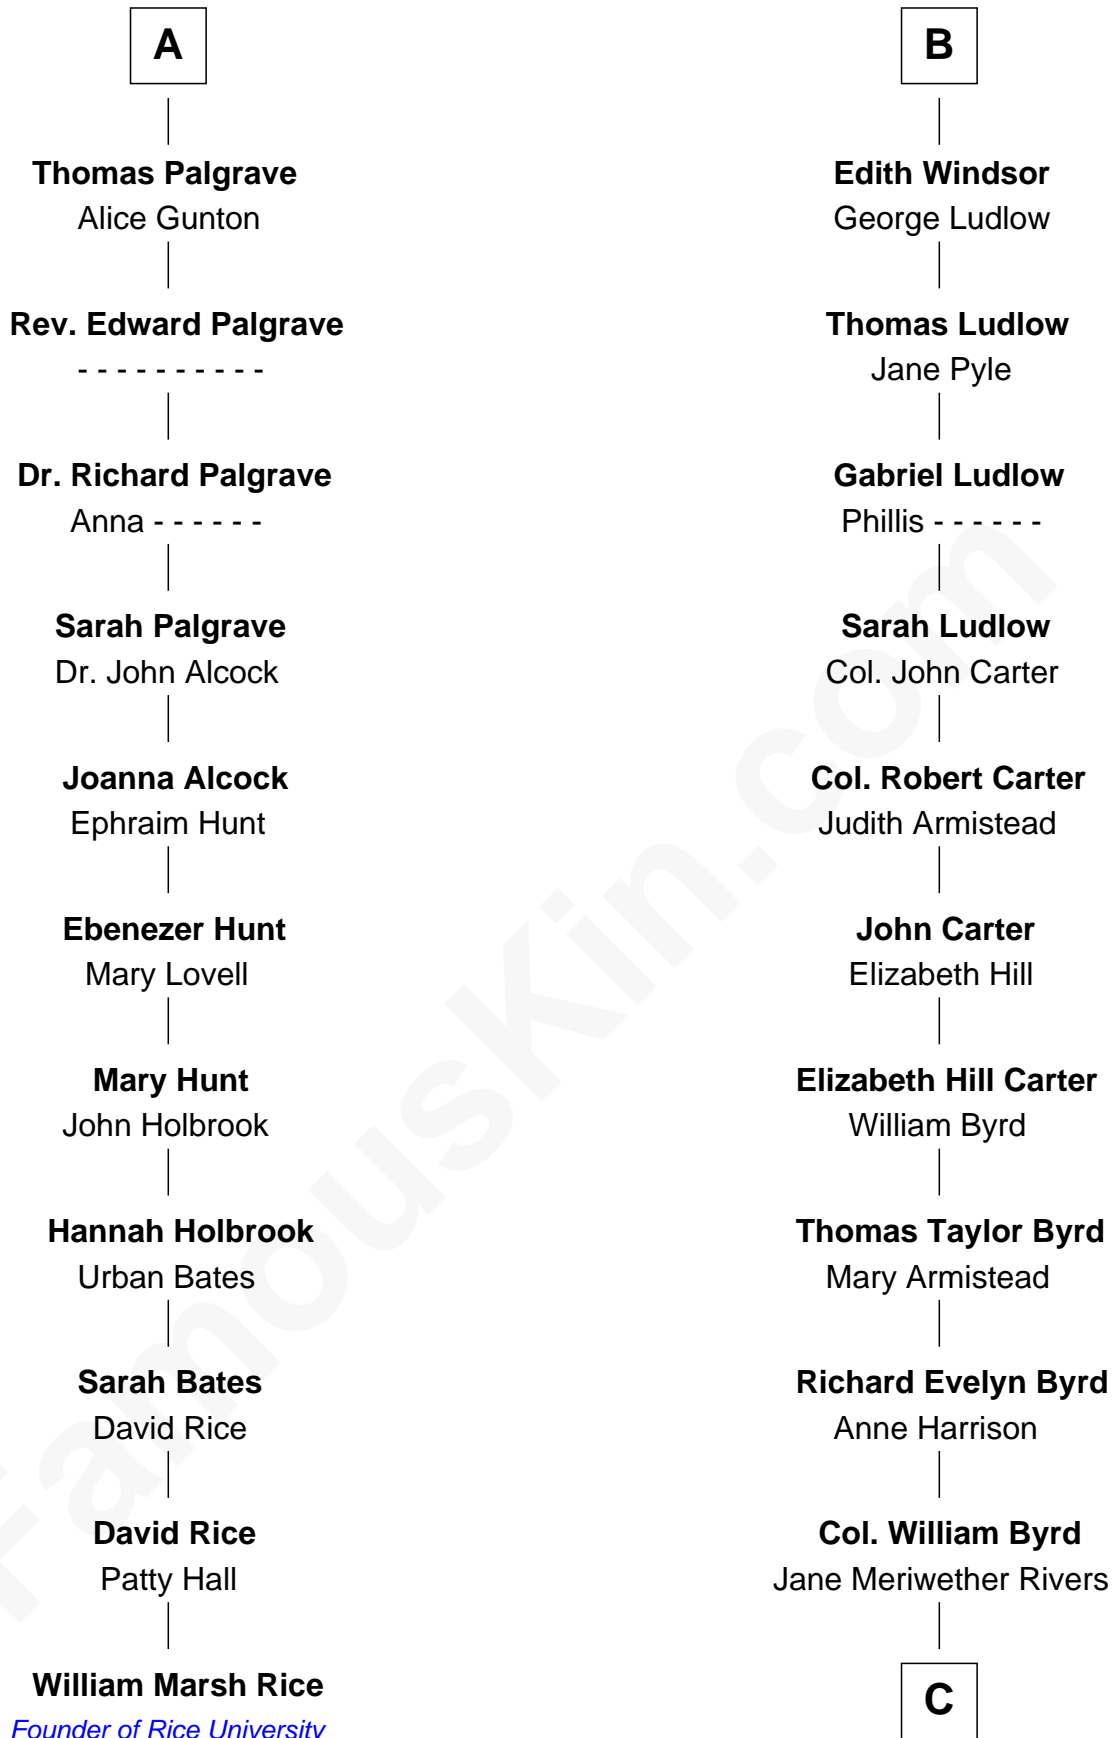

# FamousKin.com Relationship Chart of

**William Marsh Rice**

*Founder of Rice University*

17th cousin 1 time removed of

**Harry F. Byrd**

*50th Governor of Virginia*

**Humphrey de Bohun**

Elizabeth Plantagenet

**Sir William de Bohun**  
Elizabeth de Badlesmere

**Elizabeth de Bohun**  
Sir Richard Fitzalan

**Elizabeth Fitzalan**  
Sir Robert Goushill

**Elizabeth Goushill**  
Sir Robert Wingfield

**Elizabeth Wingfield**  
Sir William Brandon

**Eleanor Brandon**  
John Glemham

**Anne Glemham**  
Henry Palgrave

**A**

**Margaret de Bohun**  
Sir Hugh de Courtnay

**Elizabeth de Courtnay**  
Sir Andrew Luttrell

**Sir Hugh Luttrell**  
Catherine de Beaumont

**Elizabeth Luttrell**  
John Stratton

**Elizabeth Stratton**  
John Andrews

**Elizabeth Andrews**  
Sir Thomas de Windsor

**Sir Andrews de Windsor**  
Elizabeth Blount

**B**

C

Richard Evelyn Byrd  
Eleanor Bolling Flood