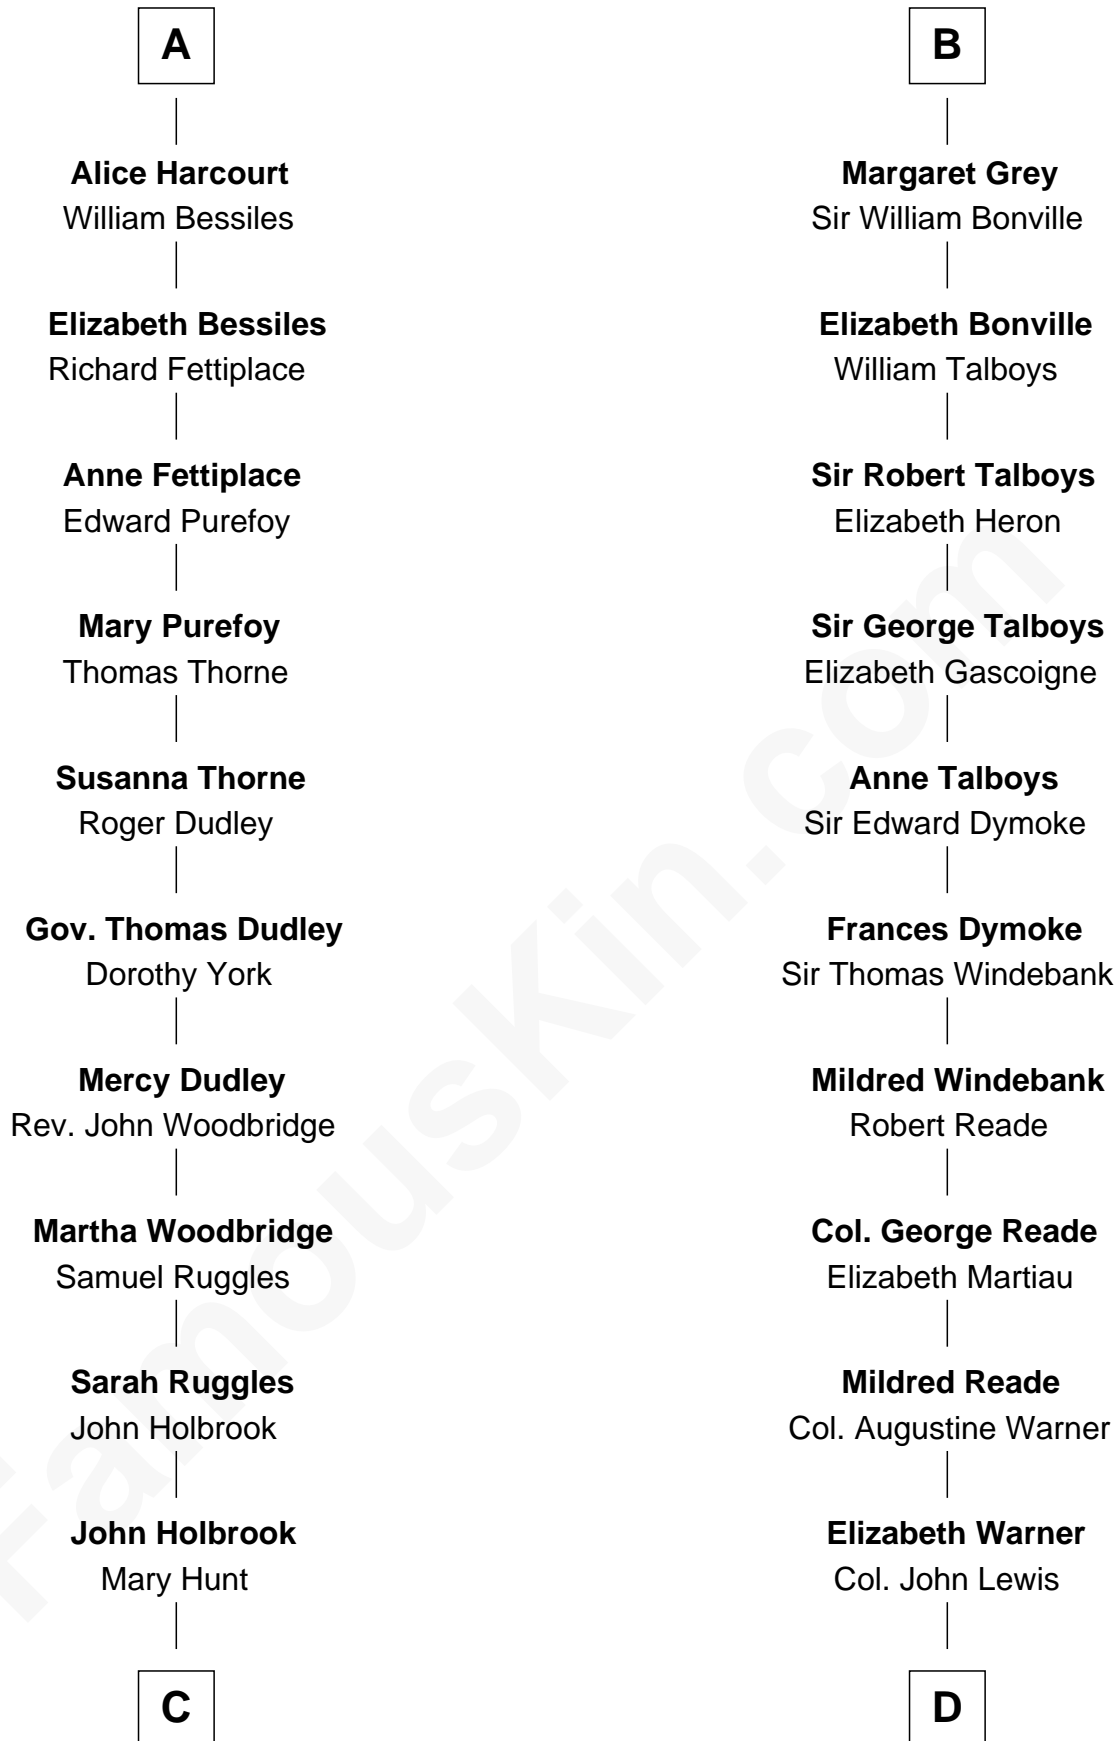

# FamousKin.com Relationship Chart of

**William Marsh Rice**

*Founder of Rice University*

19th cousin 1 time removed of

**Meriwether Lewis**

*Lewis and Clark Expedition*

**C**

**Hannah Holbrook**

Urban Bates

**Sarah Bates**

David Rice

**David Rice**

Patty Hall

**William Marsh Rice**

*Founder of Rice University*

**D**

**Col. Robert Lewis**

Jane Meriwether

**William Lewis**

Lucy Meriwether

**Meriwether Lewis**

*Lewis and Clark Expedition*

FamousKin.com