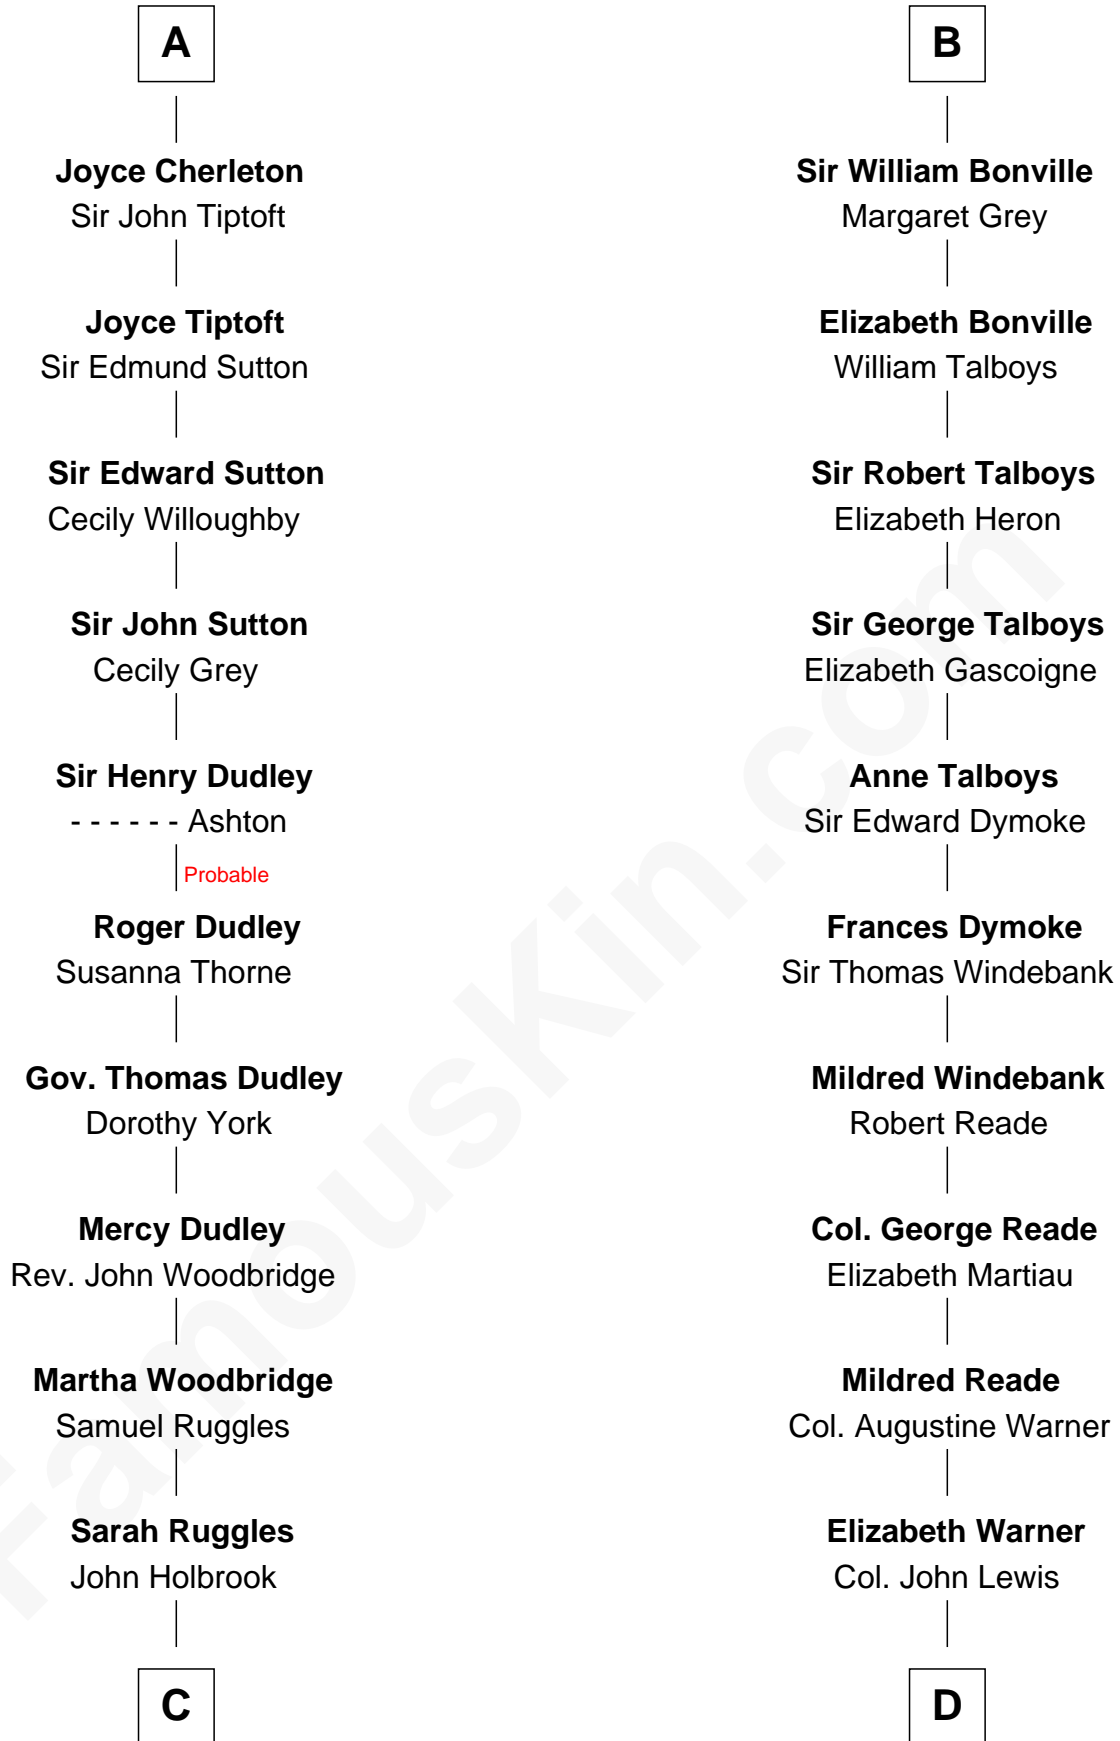

# FamousKin.com Relationship Chart of

**William Marsh Rice**

*Founder of Rice University*

19th cousin 2 times removed of

**Meriwether Lewis**

*Lewis and Clark Expedition*

Walter de Ridelisford

**C**

**John Holbrook**

Mary Hunt

**Hannah Holbrook**

Urban Bates

**Sarah Bates**

David Rice

**David Rice**

Patty Hall

**William Marsh Rice**

*Founder of Rice University*

**D**

**Col. Robert Lewis**

Jane Meriwether

**William Lewis**

Lucy Meriwether

**Meriwether Lewis**

*Lewis and Clark Expedition*

FamousKin.com