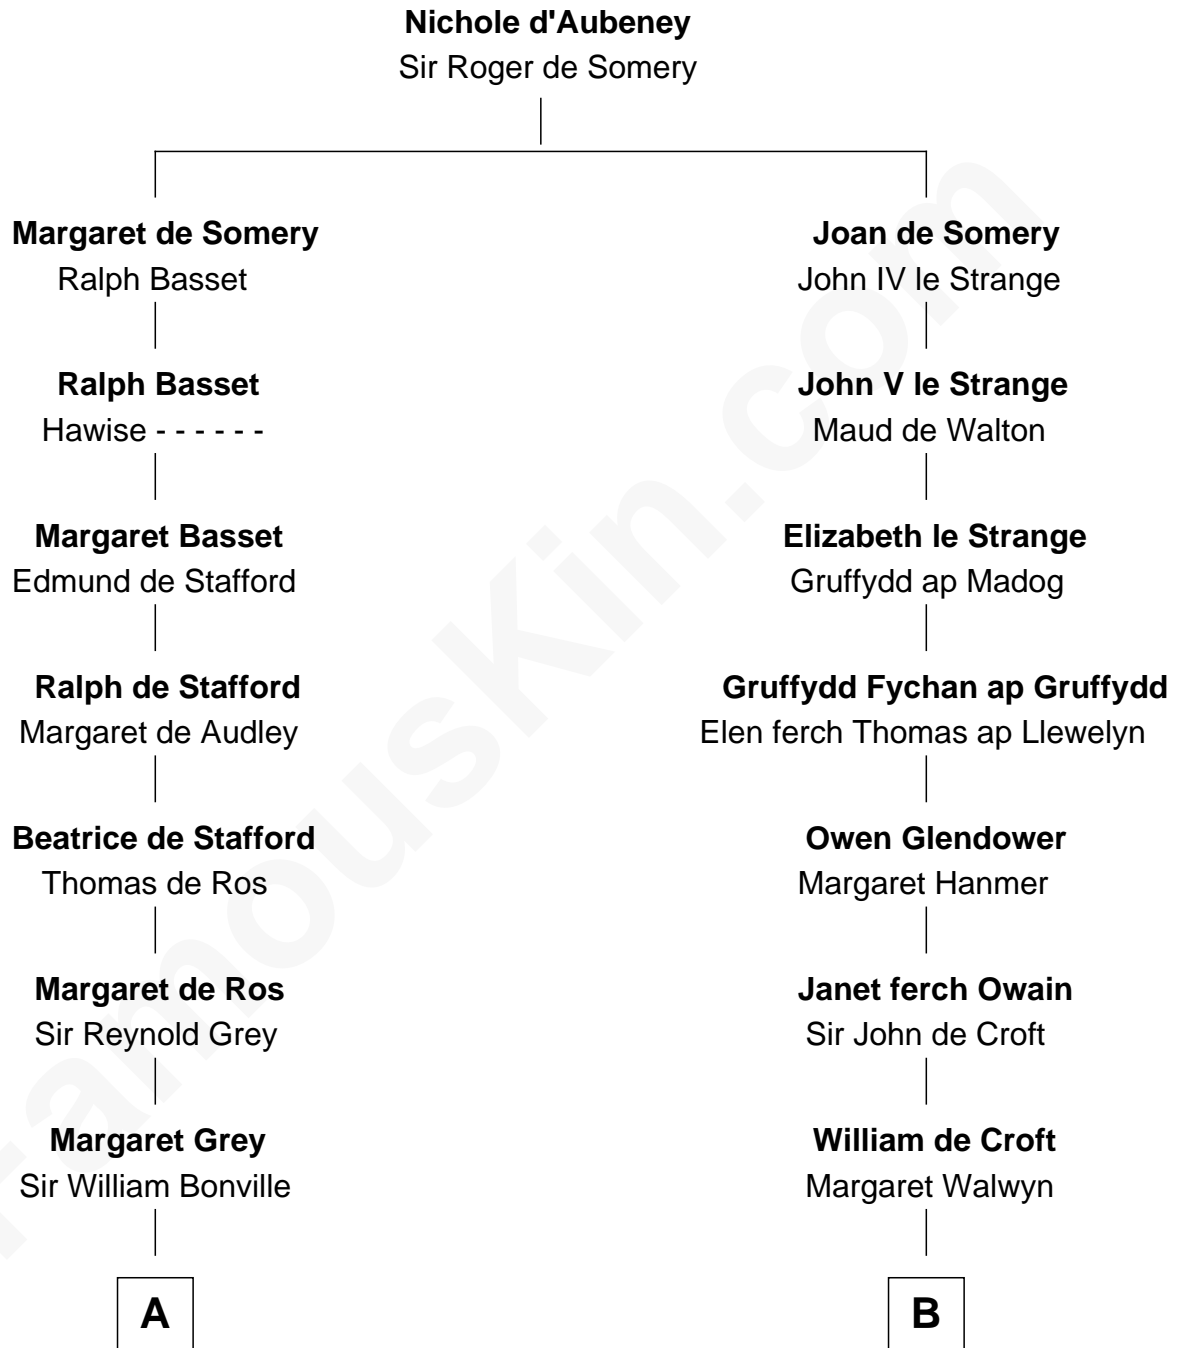

FamousKin.com
Relationship Chart of
William Marsh Rice
Founder of Rice University

19th cousin 2 times removed of

Lytton Strachey
Author and Co-Founder of Bloomsbury Group

C

John Holbrook

Mary Hunt

Hannah Holbrook

Urban Bates

Sarah Bates

David Rice

David Rice

Patty Hall

William Marsh Rice

Founder of Rice University

D