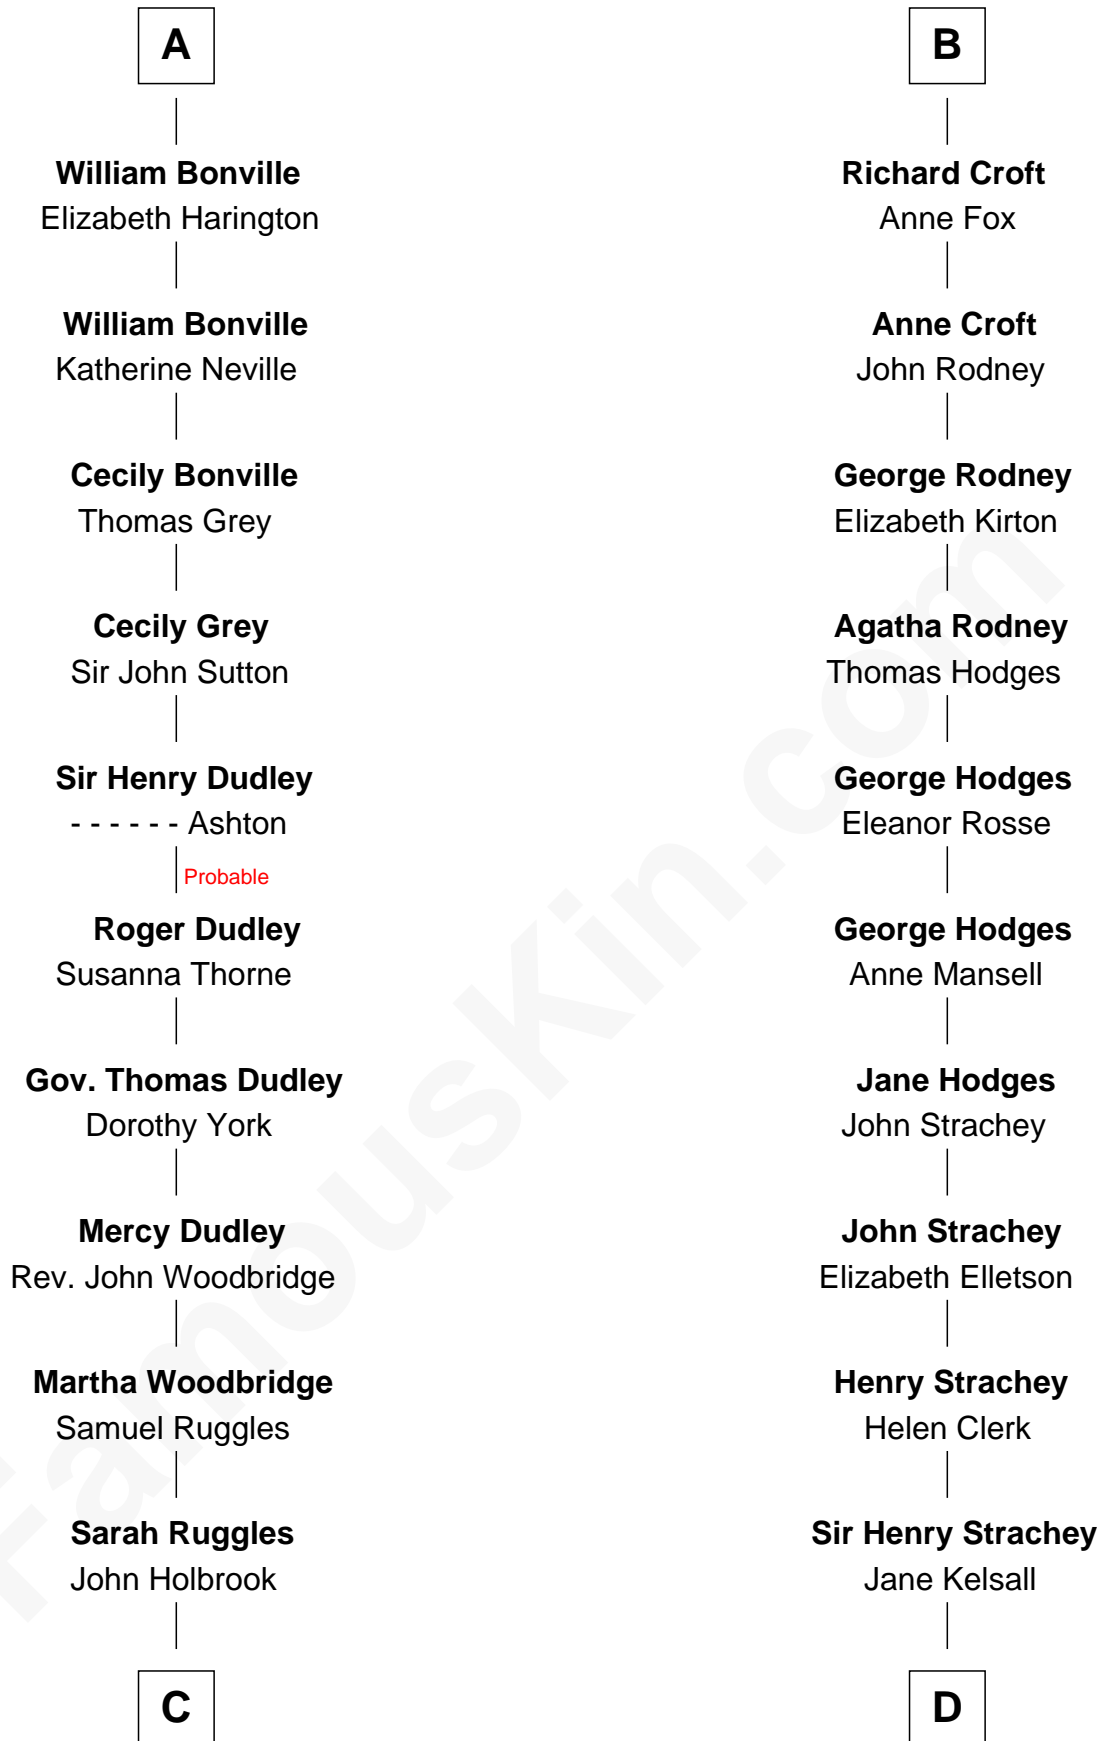

FamousKin.com
Relationship Chart of
William Marsh Rice
Founder of Rice University

19th cousin 2 times removed of

Lytton Strachey
Author and Co-Founder of Bloomsbury Group

C

John Holbrook

Mary Hunt

Hannah Holbrook

Urban Bates

Sarah Bates

David Rice

David Rice

Patty Hall

William Marsh Rice

Founder of Rice University

D