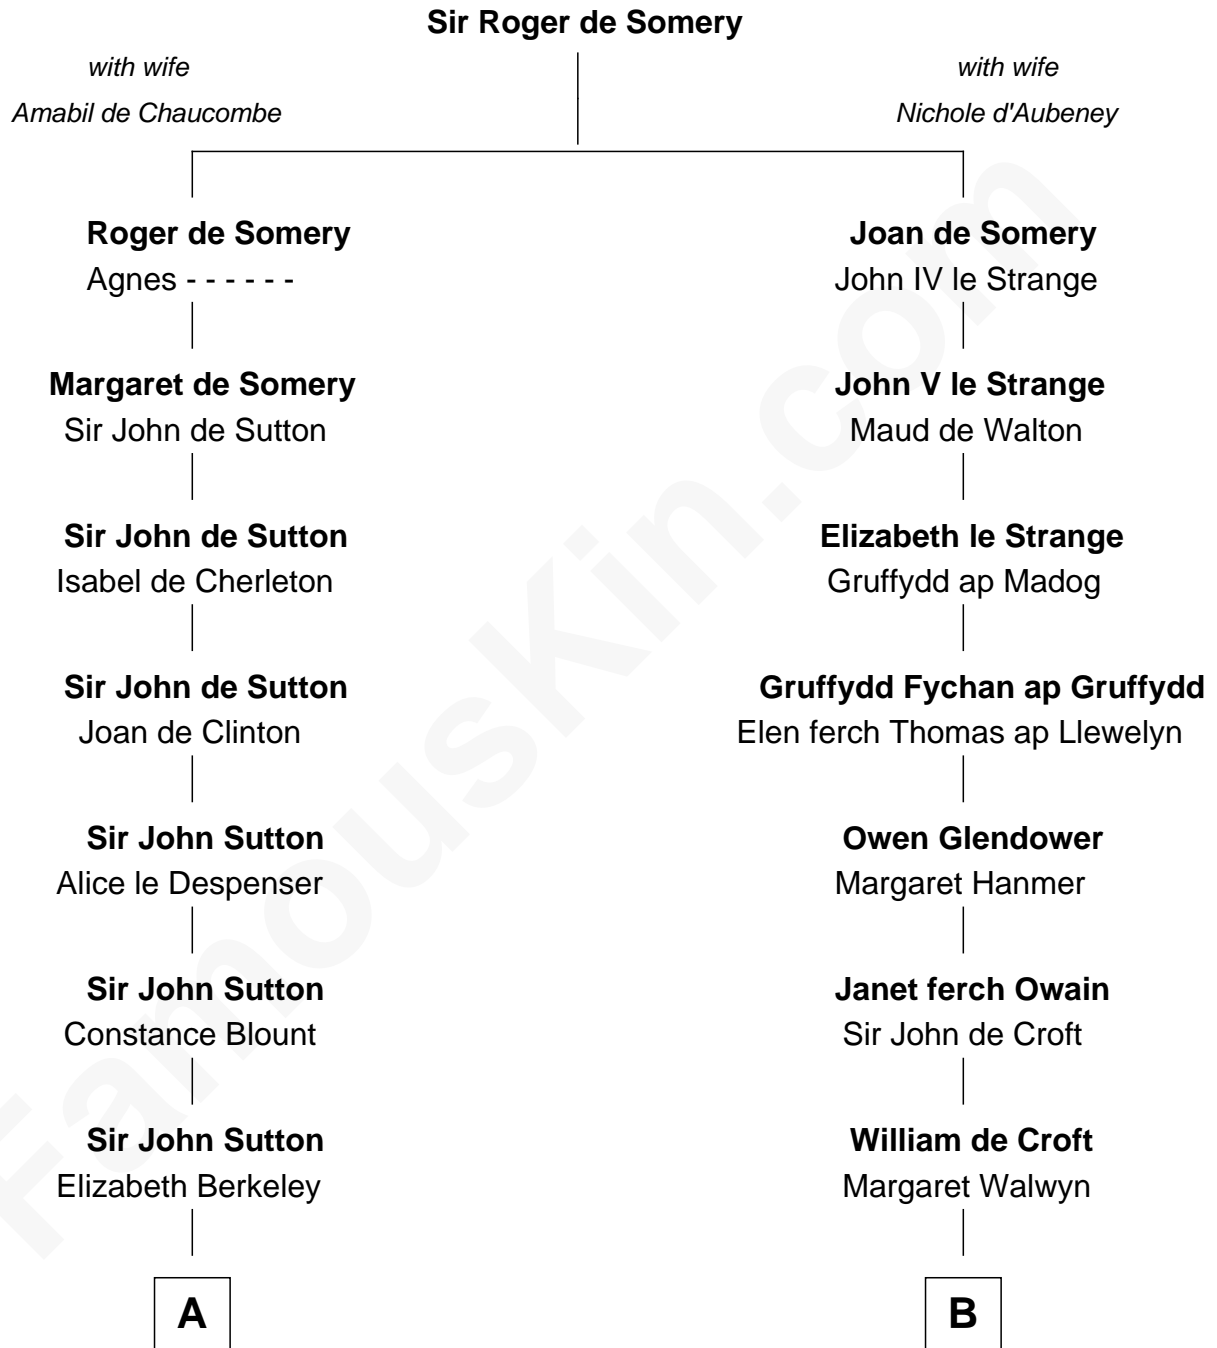

**FamousKin.com**  
**Relationship Chart of**  
**William Marsh Rice**  
*Founder of Rice University*

19th cousin 1 time removed of

**Lytton Strachey**  
*Author and Co-Founder of Bloomsbury Group*

**C**

**Hannah Holbrook**

Urban Bates

**Sarah Bates**

David Rice

**David Rice**

Patty Hall

**William Marsh Rice**

*Founder of Rice University*

**D**

**Edward Strachey**

Julia Woodburn Kirkpatrick

**Sir Richard Strachey**

Jane Maria Grant

**Lytton Strachey**

*British Author*

FamousKin.com