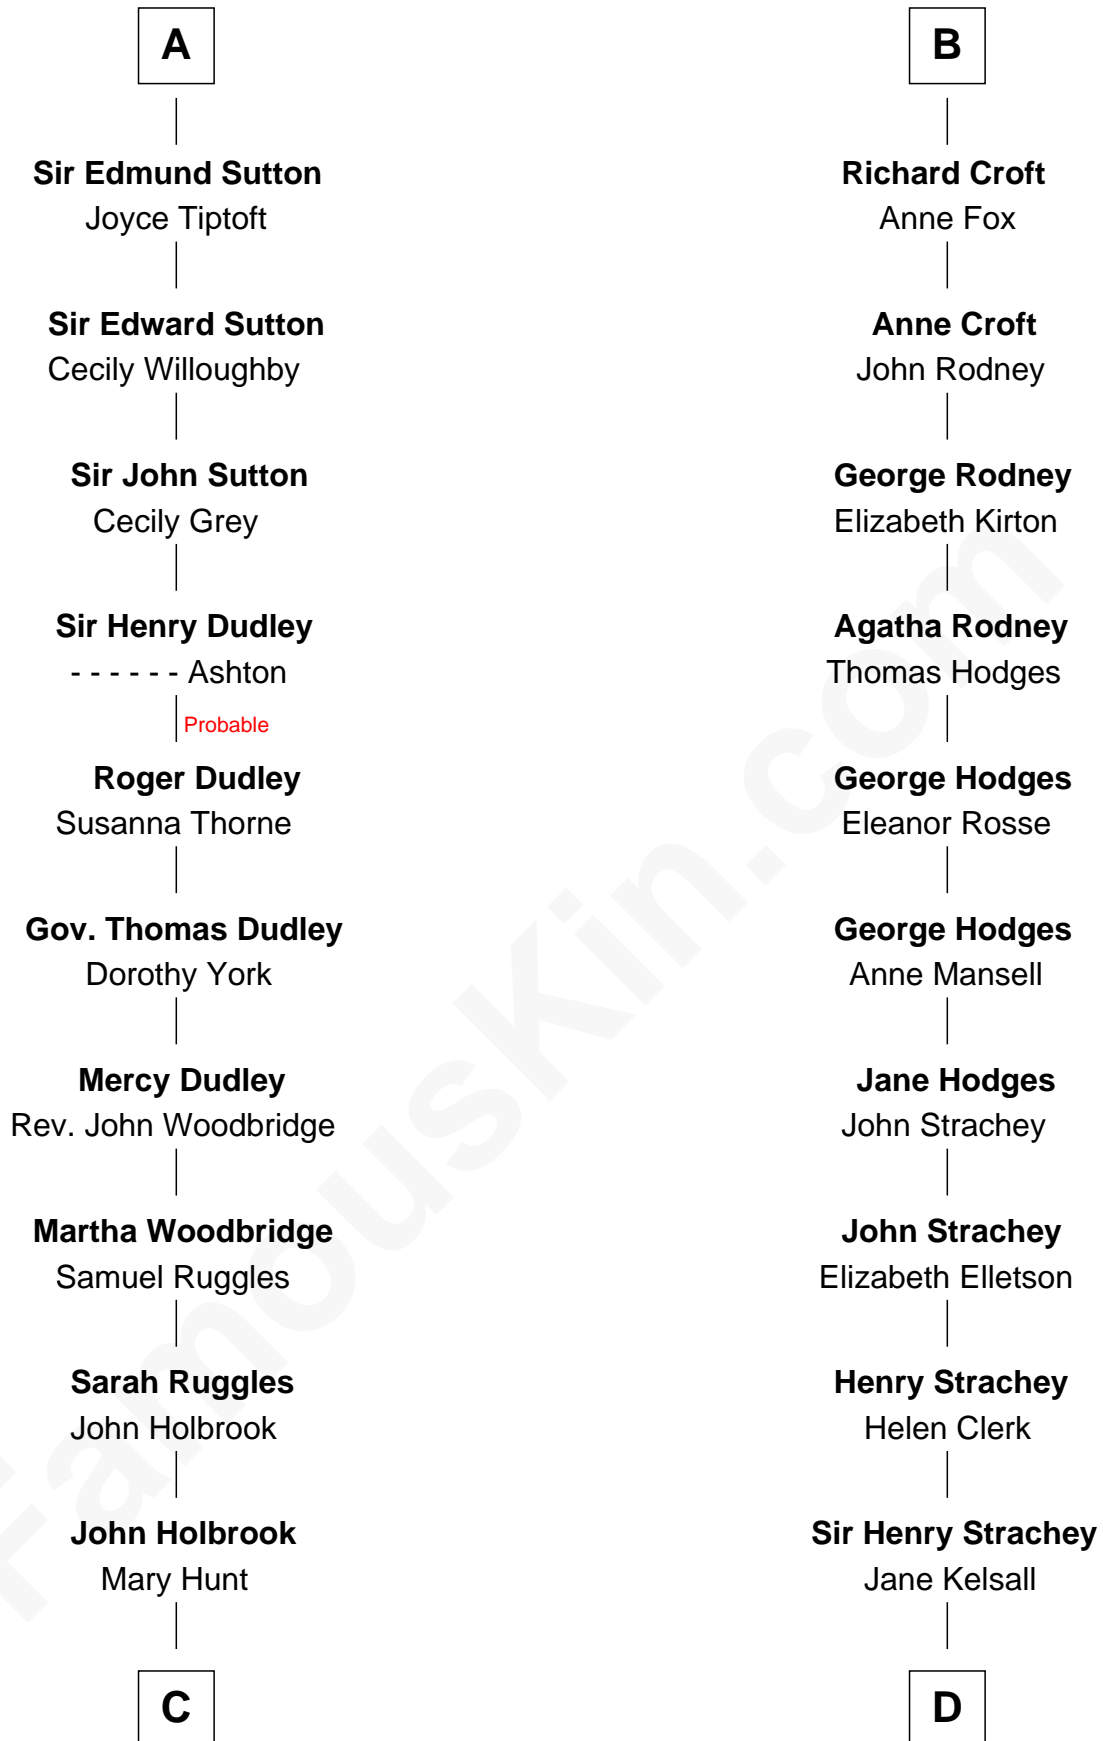

**FamousKin.com**  
**Relationship Chart of**  
**William Marsh Rice**  
*Founder of Rice University*

19th cousin 1 time removed of

**Lytton Strachey**  
*Author and Co-Founder of Bloomsbury Group*

**C**

**Hannah Holbrook**

Urban Bates

**Sarah Bates**

David Rice

**David Rice**

Patty Hall

**William Marsh Rice**

*Founder of Rice University*