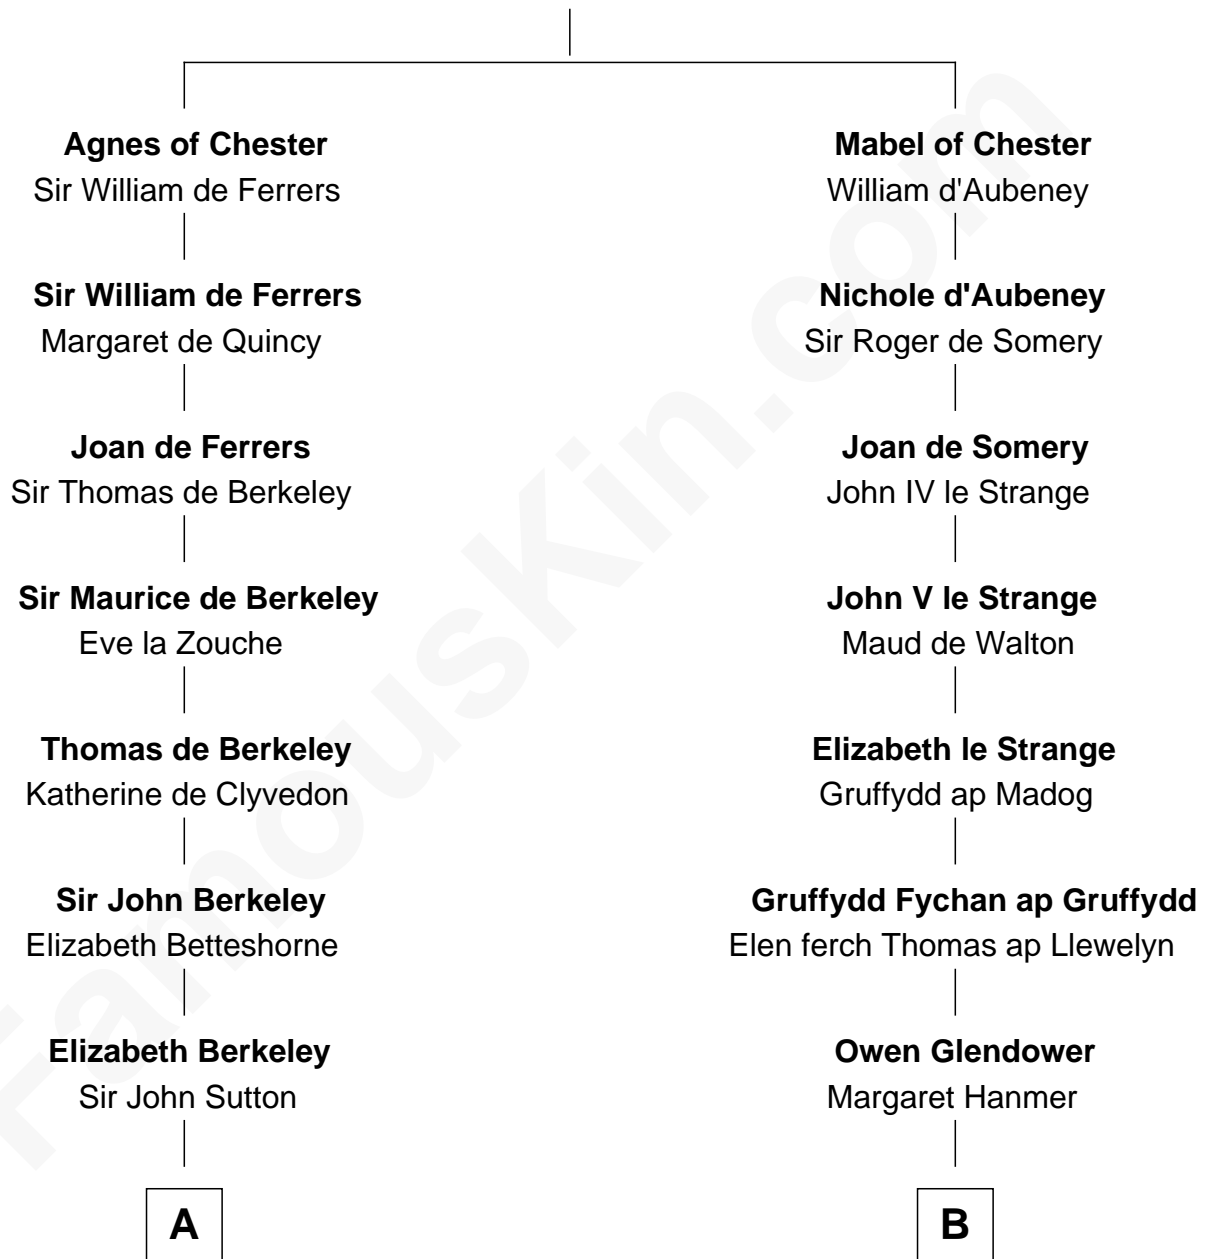

FamousKin.com Relationship Chart of

William Marsh Rice
Founder of Rice University

20th cousin 1 time removed of

Lytton Strachey
Author and Co-Founder of Bloomsbury Group

Bertrade de Montfort

Hugh de Kevelioc

C

Hannah Holbrook

Urban Bates

Sarah Bates

David Rice

David Rice

Patty Hall

William Marsh Rice

Founder of Rice University

D

Henry Strachey

Helen Clerk

Sir Henry Strachey

Jane Kelsall

Edward Strachey

Julia Woodburn Kirkpatrick