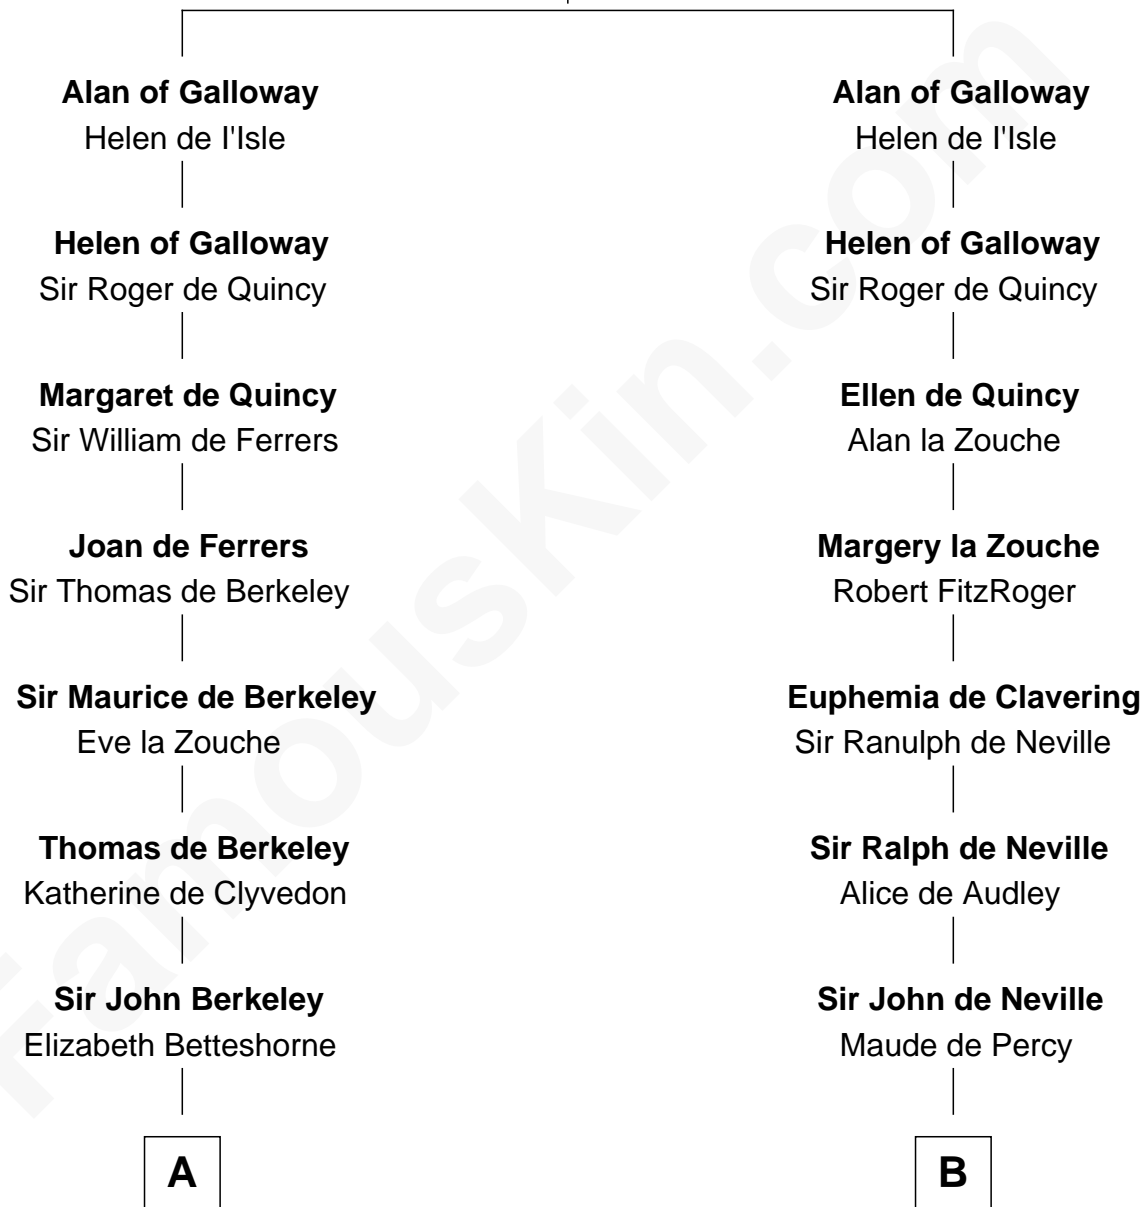

FamousKin.com Relationship Chart of

William Marsh Rice
Founder of Rice University

21st cousin of

Lytton Strachey
Author and Co-Founder of Bloomsbury Group

Roland of Galloway
Helena de Morville

C

John Holbrook

Mary Hunt

Hannah Holbrook

Urban Bates

Sarah Bates

David Rice

David Rice

Patty Hall

William Marsh Rice

Founder of Rice University

D

Alice Maskelyne

John Kelsall

Jane Kelsall

Sir Henry Strachey

Edward Strachey

Julia Woodburn Kirkpatrick