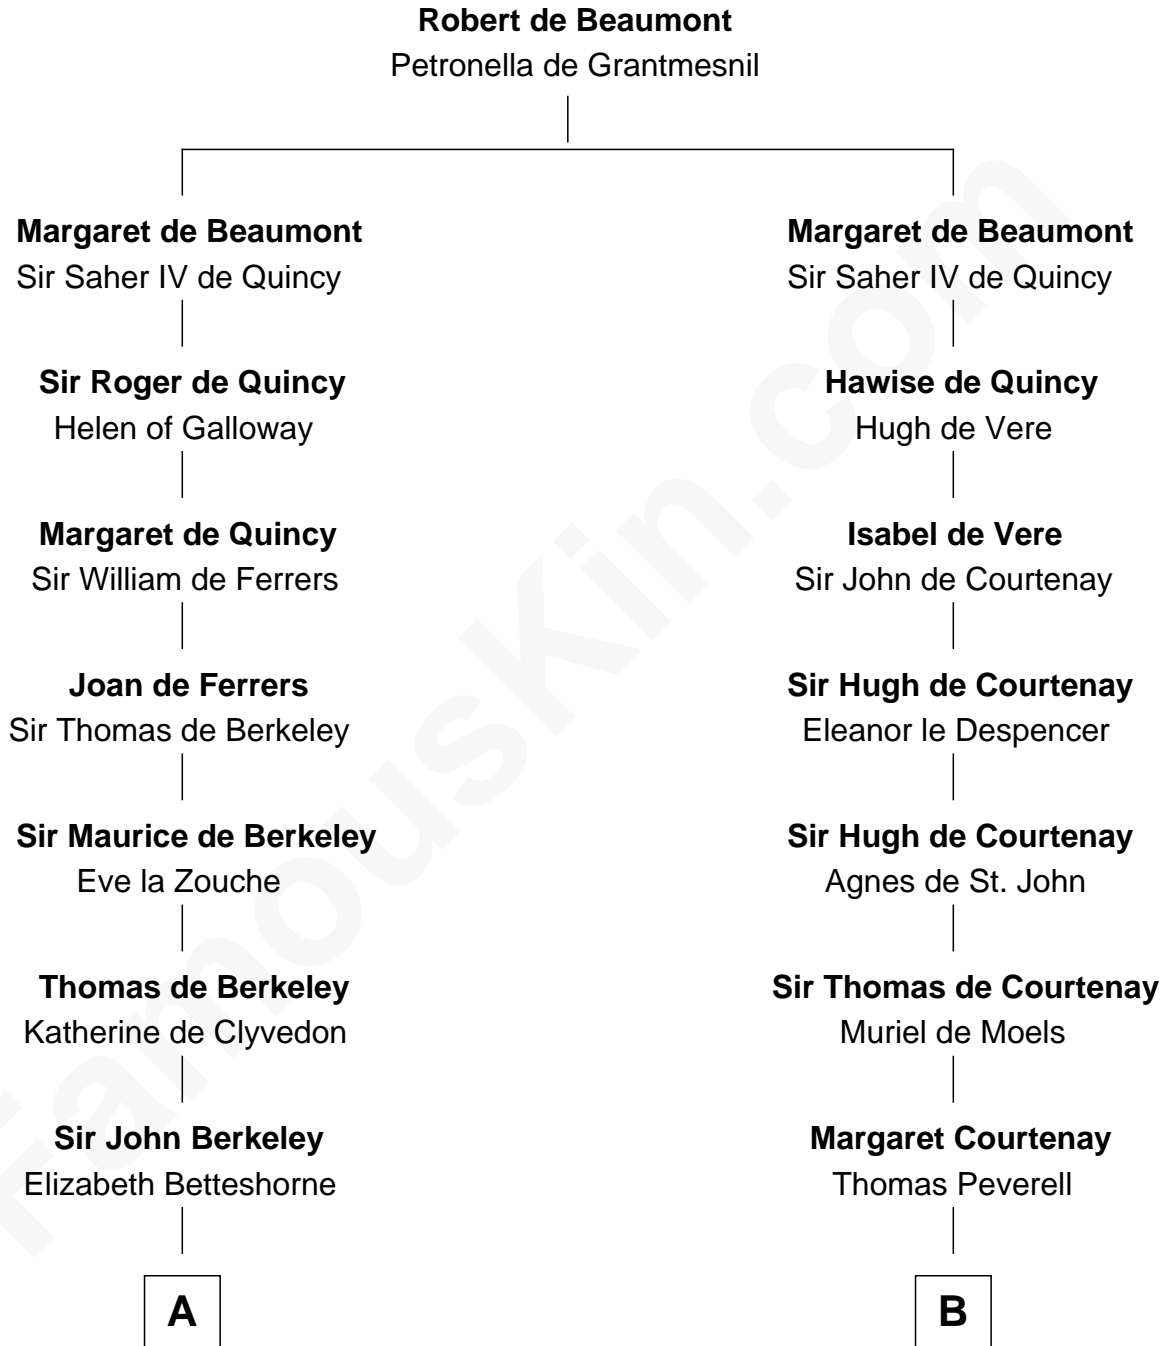

# FamousKin.com Relationship Chart of

**William Marsh Rice**  
*Founder of Rice University*

21st cousin of

**Lytton Strachey**  
*Author and Co-Founder of Bloomsbury Group*

**C**

**John Holbrook**

Mary Hunt

**Hannah Holbrook**

Urban Bates

**Sarah Bates**

David Rice

**David Rice**

Patty Hall

**William Marsh Rice**

*Founder of Rice University*