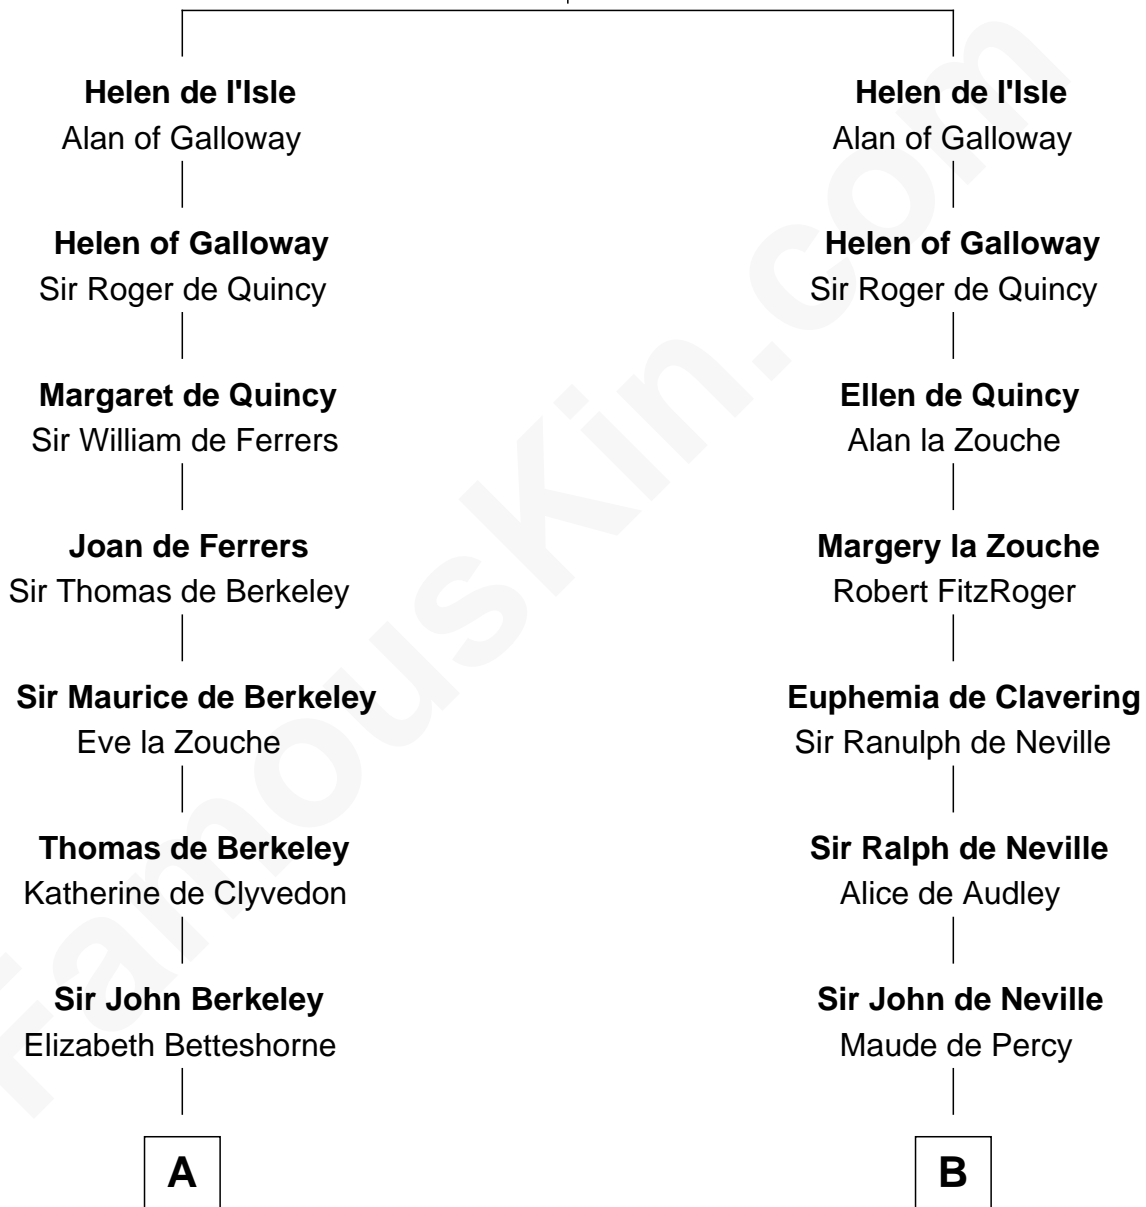

FamousKin.com Relationship Chart of

William Marsh Rice
Founder of Rice University

21st cousin of

Lytton Strachey
Author and Co-Founder of Bloomsbury Group

Reginald de l'Isle
Fonia of Moray

C

John Holbrook

Mary Hunt

Hannah Holbrook

Urban Bates

Sarah Bates

David Rice

David Rice

Patty Hall

William Marsh Rice

Founder of Rice University